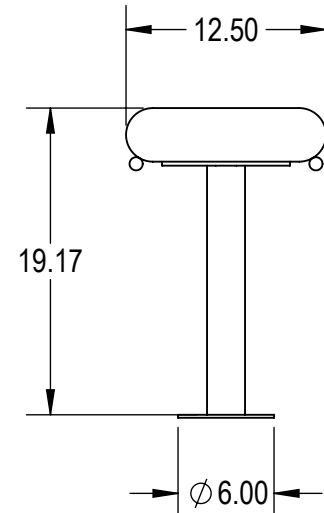

SKU: 766be125
Variations:
766be125-3
766be125-15
766be125-27
766be125-39
766be125-51
766be125-63
766be125-75
766be125-87
766be125-99
766be125-111
766be125-123
766be125-135
766be125-147
766be125-159
766be125-171
766be125-183
766be125-195
766be125-207
766be125-219
766be125-231
766be125-243
766be125-255

ParkTastic

Manufactured For:

PROPRIETARY AND CONFIDENTIAL

THE INFORMATION CONTAINED IN THIS DRAWING IS THE SOLE PROPERTY OF Park Warehouse, LLC. 5301 North Federal Highway, Suite 140, Boca Raton, FL. ANY REPRODUCTION IN PART OR AS A WHOLE WITHOUT THE WRITTEN PERMISSION OF Park Warehouse, LLC, 5301 North Federal Highway, Suite 140, Boca Raton, FL. IS PROHIBITED.

	NAME	DATE
DRAWN	GM	2/7/2016
SALES APPR.		
CLIENT APPR.		
MFG APPR.		
Q.A.		

Design By -

CADWorksPro
Chicago, IL

www.cadworkspro.com

ParkTastic

TITLE:

4Ft Rolled Bench without Back

Surface Mnt - Expanded Metal

SIZE	DWG. NO.	REV
A	766be125	

WEIGHT:

SHEET 2 OF 3