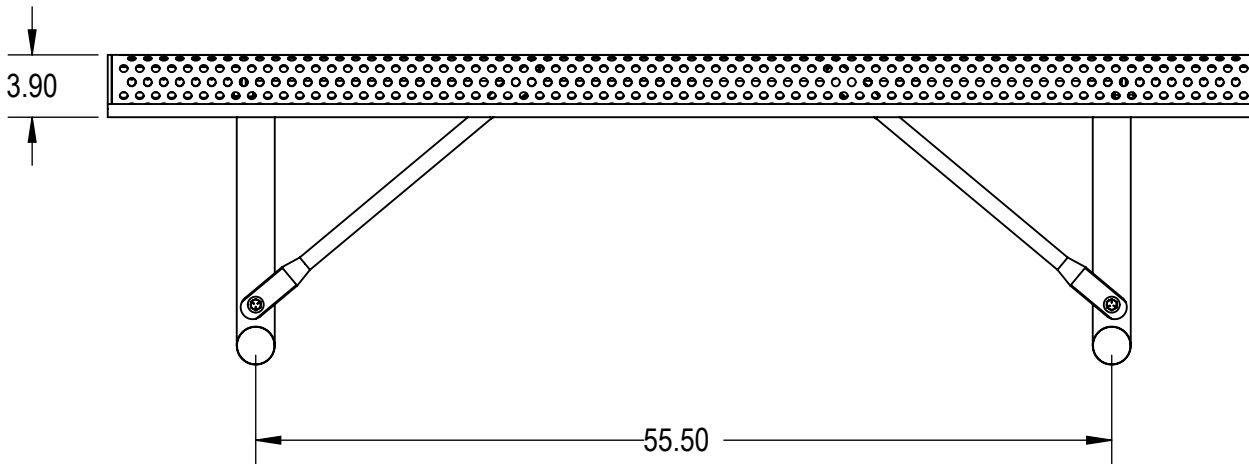

SKU: 766be125
 Variations:
 766be125-10
 766be125-22
 766be125-34
 766be125-46
 766be125-58
 766be125-70
 766be125-82
 766be125-94
 766be125-106
 766be125-118
 766be125-130
 766be125-142
 766be125-154
 766be125-166
 766be125-178
 766be125-190
 766be125-202
 766be125-214
 766be125-226
 766be125-238
 766be125-250
 766be125-262

	NAME	DATE
DRAWN	GM	2/7/2016
SALES APPR.		
CLIENT APPR.		
MFG APPR.		
Q.A.		

Design By -
CADWorksPro
 Chicago, IL
www.cadworkspro.com

ParkTastic		
TITLE: 6Ft Rolled Bench without Back Portable - Perforated Metal		
SIZE A	DWG. NO. 766be125	REV
WEIGHT:		SHEET 3 OF 3