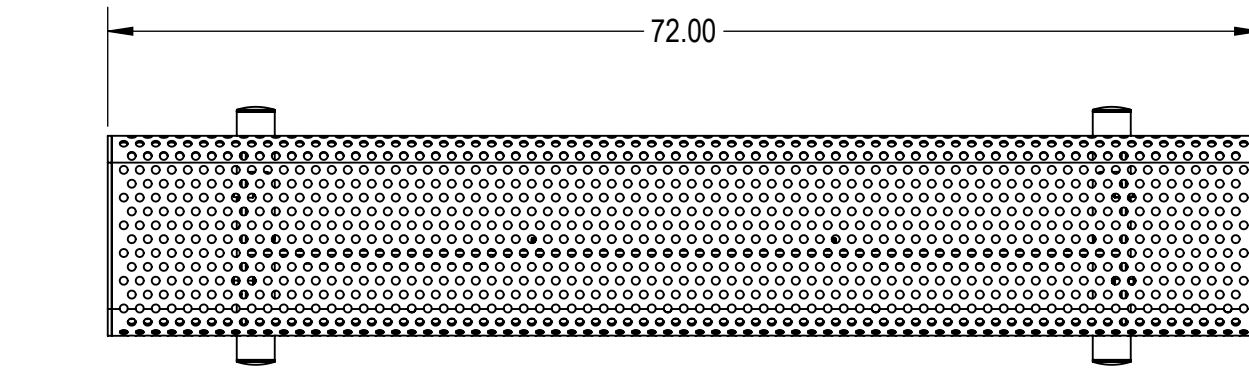

SKU: 766be125
 Variations:
 766be125-10
 766be125-22
 766be125-34
 766be125-46
 766be125-58
 766be125-70
 766be125-82
 766be125-94
 766be125-106
 766be125-118
 766be125-130
 766be125-142
 766be125-154
 766be125-166
 766be125-178
 766be125-190
 766be125-202
 766be125-214
 766be125-226
 766be125-238
 766be125-250
 766be125-262

	NAME	DATE
DRAWN	GM	2/7/2016
SALES APPR.		
CLIENT APPR.		
MFG APPR.		
Q.A.		

Design By -
CADWorksPro
 Chicago, IL
www.cadworkspro.com

ParkTastic		
TITLE: 6Ft Rolled Bench without Back Portable - Perforated Metal		
SIZE A	DWG. NO. 766be125	REV
WEIGHT:		SHEET 3 OF 3