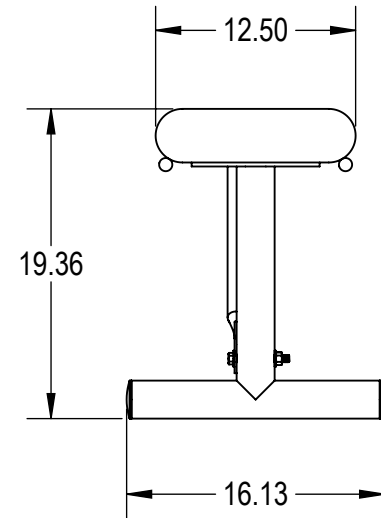

SKU: 766be125
 Variations:
 766be125-10
 766be125-22
 766be125-34
 766be125-46
 766be125-58
 766be125-70
 766be125-82
 766be125-94
 766be125-106
 766be125-118
 766be125-130
 766be125-142
 766be125-154
 766be125-166
 766be125-178
 766be125-190
 766be125-202
 766be125-214
 766be125-226
 766be125-238
 766be125-250
 766be125-262

	NAME	DATE
DRAWN	GM	2/7/2016
SALES APPR.		
CLIENT APPR.		
MFG APPR.		
Q.A.		

Design By -
CADWorksPro
 Chicago, IL
www.cadworkspro.com

ParkTastic		
TITLE: 6Ft Rolled Bench without Back Portable - Perforated Metal		
SIZE A	DWG. NO. 766be125	REV
WEIGHT:		SHEET 3 OF 3