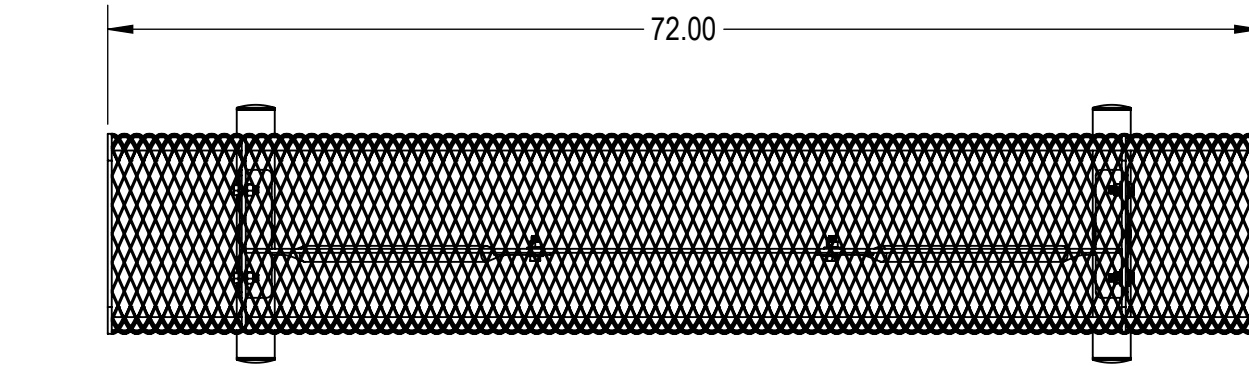

SKU: 766be125

- Variations:
 766be125-4
 766be125-16
 766be125-28
 766be125-40
 766be125-52
 766be125-64
 766be125-76
 766be125-88
 766be125-100
 766be125-112
 766be125-124
 766be125-136
 766be125-148
 766be125-160
 766be125-172
 766be125-184
 766be125-196
 766be125-208
 766be125-220
 766be125-232
 766be125-244
 766be125-256

	NAME	DATE
DRAWN	GM	2/7/2016
SALES APPR.		
CLIENT APPR.		
MFG APPR.		
Q.A.		

Design By -

CADWorksPro
Chicago, IL

www.cadworkspro.com

ParkTastic

TITLE:

6Ft Rolled Bench without Back

Portable - Expanded Metal

SIZE	DWG. NO.	REV
A	766be125	

WEIGHT:

SHEET 2 OF 3