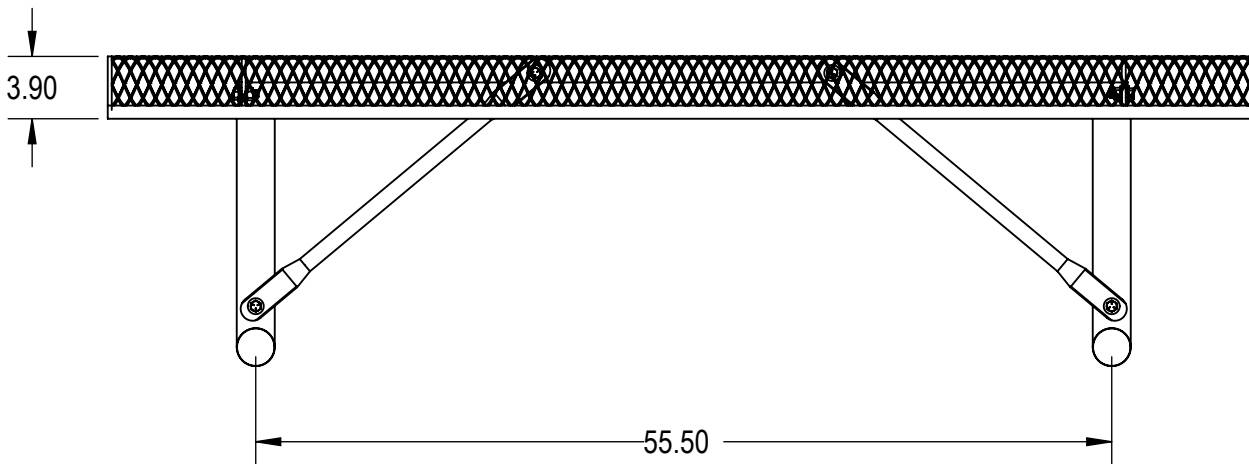

SKU: 766be125

- Variations:
 766be125-4
 766be125-16
 766be125-28
 766be125-40
 766be125-52
 766be125-64
 766be125-76
 766be125-88
 766be125-100
 766be125-112
 766be125-124
 766be125-136
 766be125-148
 766be125-160
 766be125-172
 766be125-184
 766be125-196
 766be125-208
 766be125-220
 766be125-232
 766be125-244
 766be125-256

	NAME	DATE
DRAWN	GM	2/7/2016
SALES APPR.		
CLIENT APPR.		
MFG APPR.		
Q.A.		

Design By -

CADWorksPro
Chicago, IL

www.cadworkspro.com

ParkTastic

TITLE:

6Ft Rolled Bench without Back

Portable - Expanded Metal

SIZE	DWG. NO.	REV
A	766be125	

WEIGHT:

SHEET 2 OF 3