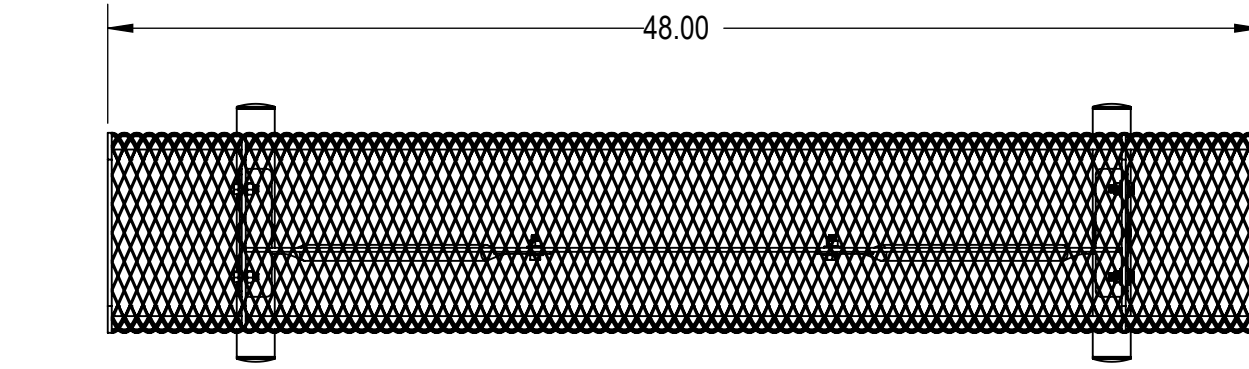

SKU: 766be125
 Variations:
 766be125-1
 766be125-13
 766be125-25
 766be125-37
 766be125-49
 766be125-61
 766be125-73
 766be125-85
 766be125-97
 766be125-109
 766be125-121
 766be125-133
 766be125-145
 766be125-157
 766be125-169
 766be125-181
 766be125-193
 766be125-205
 766be125-217
 766be125-229
 766be125-241
 766be125-253

	NAME	DATE
DRAWN	GM	2/7/2016
SALES APPR.		
CLIENT APPR.		
MFG APPR.		
Q.A.		

Design By -

CADWorksPro
Chicago, IL

www.cadworkspro.com

ParkTastic

TITLE:

**4Ft Rolled Bench without Back
Portable - Expanded Metal**

SIZE	DWG. NO.	REV
A	766be125	

WEIGHT:

SHEET 2 OF 3