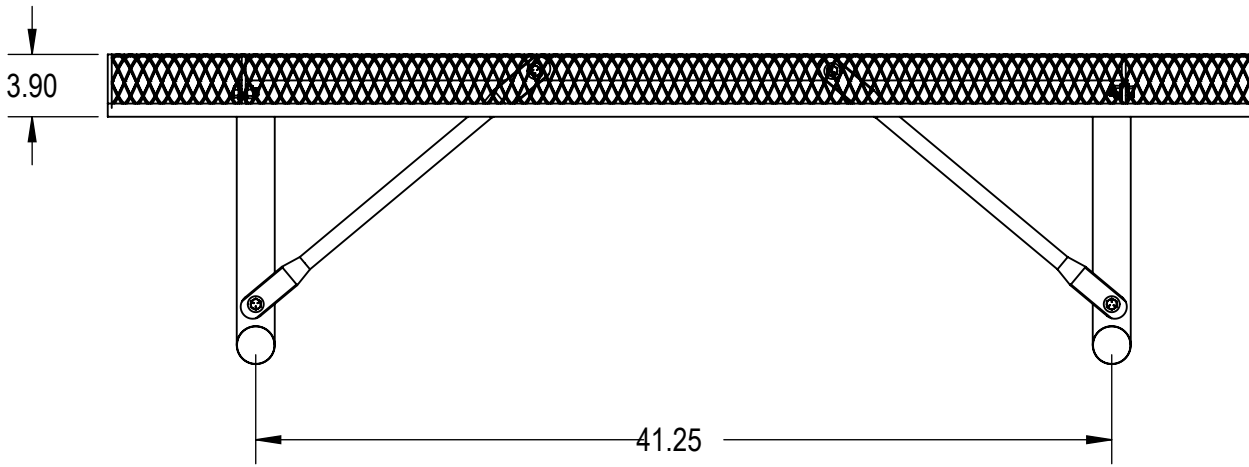

SKU: 766be125
 Variations:
 766be125-1
 766be125-13
 766be125-25
 766be125-37
 766be125-49
 766be125-61
 766be125-73
 766be125-85
 766be125-97
 766be125-109
 766be125-121
 766be125-133
 766be125-145
 766be125-157
 766be125-169
 766be125-181
 766be125-193
 766be125-205
 766be125-217
 766be125-229
 766be125-241
 766be125-253

	NAME	DATE
DRAWN	GM	2/7/2016
SALES APPR.		
CLIENT APPR.		
MFG APPR.		
Q.A.		

Design By -

CADWorksPro
Chicago, IL

www.cadworkspro.com

ParkTastic

TITLE:

**4Ft Rolled Bench without Back
Portable - Expanded Metal**

SIZE	DWG. NO.	REV
A	766be125	

WEIGHT:

SHEET 2 OF 3