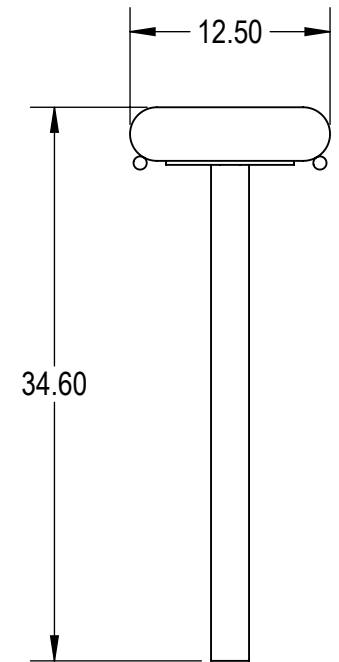

SKU: 766be125  
 Variations:  
 766be125-11  
 766be125-23  
 766be125-35  
 766be125-47  
 766be125-59  
 766be125-71  
 766be125-83  
 766be125-95  
 766be125-107  
 766be125-119  
 766be125-131  
 766be125-143  
 766be125-155  
 766be125-167  
 766be125-179  
 766be125-191  
 766be125-203  
 766be125-215  
 766be125-227  
 766be125-239  
 766be125-251  
 766be125-263

	NAME	DATE
DRAWN	GM	2/7/2016
SALES APPR.		
CLIENT APPR.		
MFG APPR.		
Q.A.		

Design By -  
**CADWorksPro**  
 Chicago, IL  
[www.cadworkspro.com](http://www.cadworkspro.com)

<b>ParkTastic</b>		
TITLE: <b>6Ft Rolled Bench without Back</b> <b>InGround - Perforated Metal</b>		
SIZE <b>A</b>	DWG. NO. <b>766be125</b>	REV
WEIGHT:		SHEET 3 OF 3