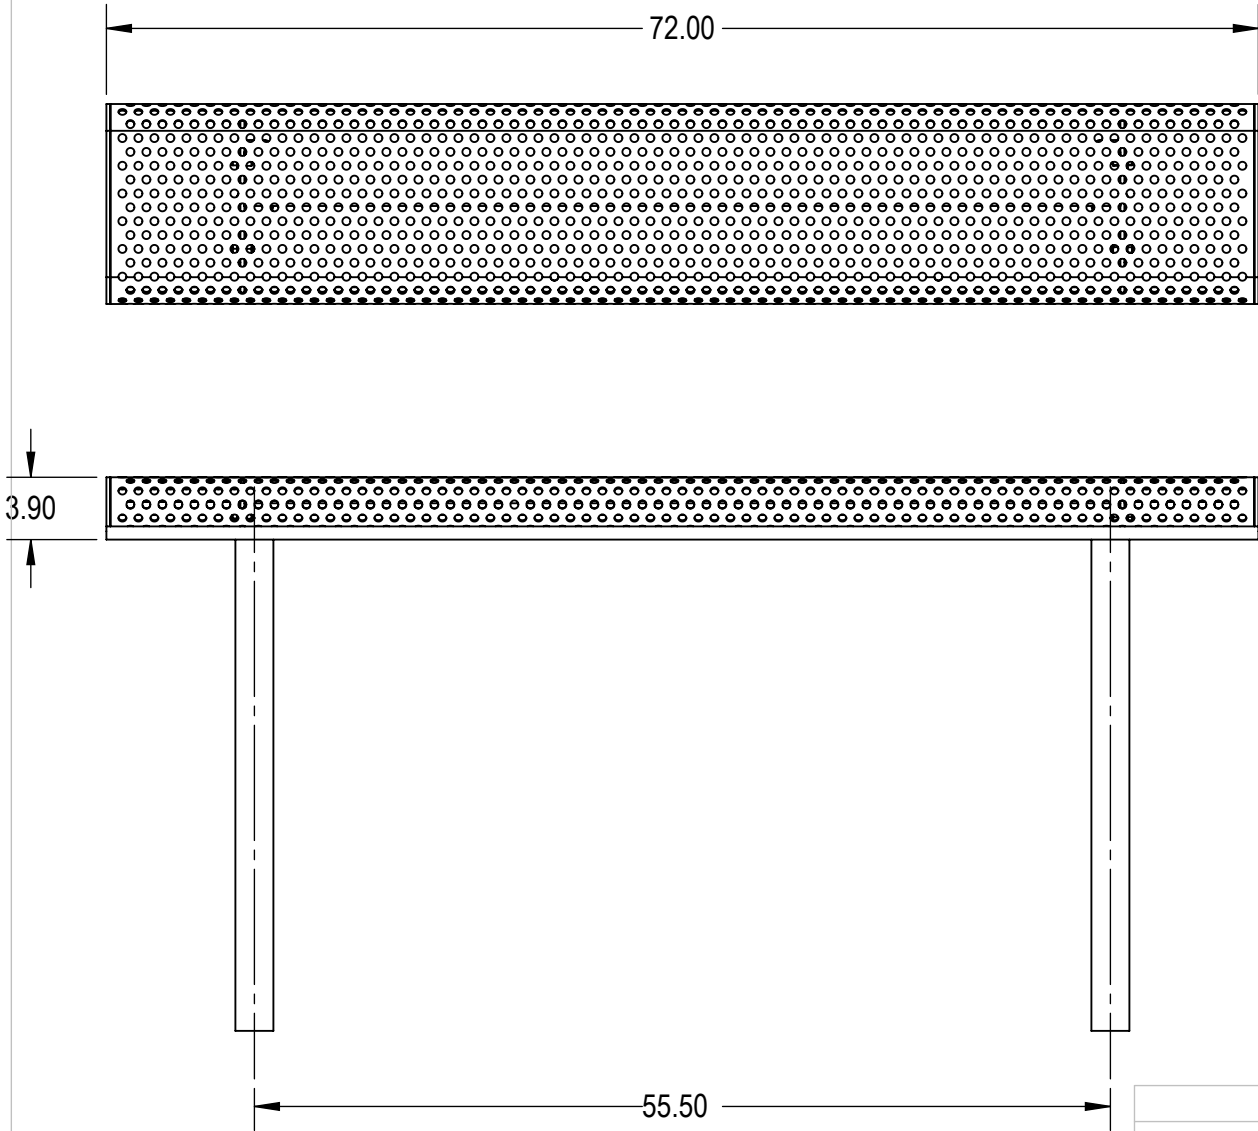

SKU: 766be125  
 Variations:  
 766be125-11  
 766be125-23  
 766be125-35  
 766be125-47  
 766be125-59  
 766be125-71  
 766be125-83  
 766be125-95  
 766be125-107  
 766be125-119  
 766be125-131  
 766be125-143  
 766be125-155  
 766be125-167  
 766be125-179  
 766be125-191  
 766be125-203  
 766be125-215  
 766be125-227  
 766be125-239  
 766be125-251  
 766be125-263

	NAME	DATE
DRAWN	GM	2/7/2016
SALES APPR.		
CLIENT APPR.		
MFG APPR.		
Q.A.		

Design By -  
**CADWorksPro**  
 Chicago, IL  
[www.cadworkspro.com](http://www.cadworkspro.com)

<b>ParkTastic</b>		
TITLE: <b>6Ft Rolled Bench without Back</b> <b>InGround - Perforated Metal</b>		
SIZE <b>A</b>	DWG. NO. <b>766be125</b>	REV
WEIGHT:		SHEET 3 OF 3