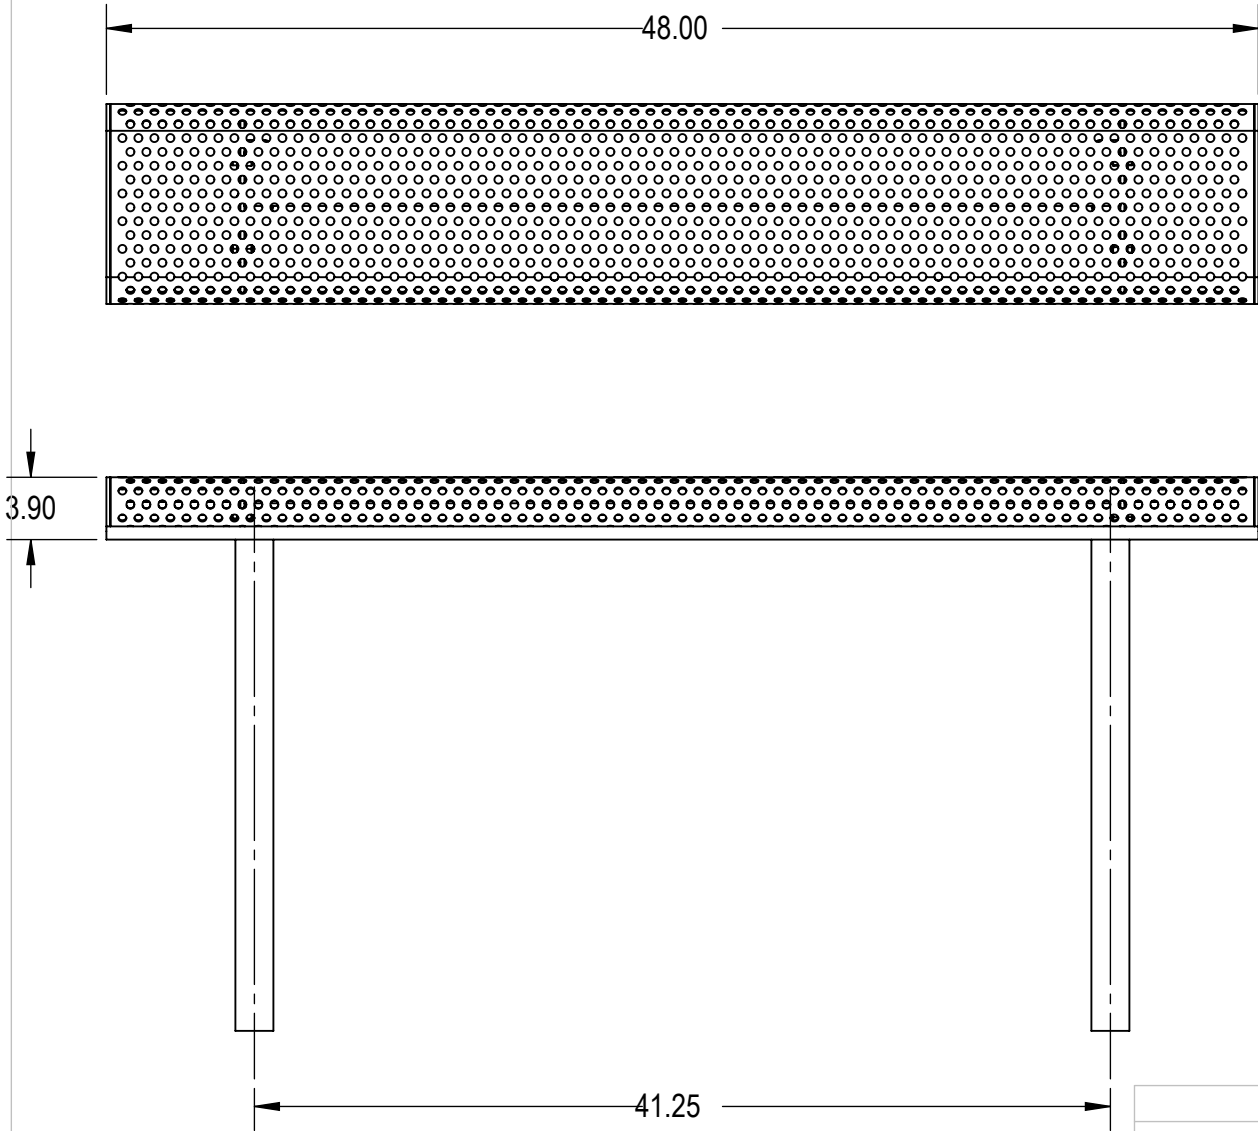

SKU: 766be125
 Variations:
 766be125-8
 766be125-20
 766be125-32
 766be125-44
 766be125-56
 766be125-68
 766be125-80
 766be125-92
 766be125-104
 766be125-116
 766be125-128
 766be125-140
 766be125-152
 766be125-164
 766be125-176
 766be125-188
 766be125-200
 766be125-212
 766be125-224
 766be125-236
 766be125-248
 766be125-260

	NAME	DATE
DRAWN	GM	2/7/2016
SALES APPR.		
CLIENT APPR.		
MFG APPR.		
Q.A.		

Design By -
CADWorksPro
 Chicago, IL
www.cadworkspro.com

ParkTastic		
TITLE:		
4Ft Rolled Bench without Back InGround - Perforated Metal		
SIZE	DWG. NO.	REV
A	766be125	
WEIGHT:		SHEET 3 OF 3