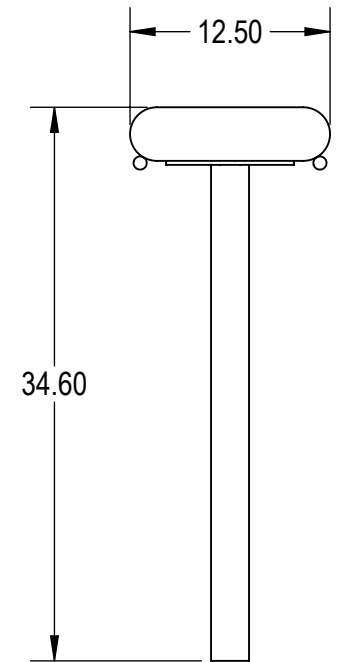

SKU: 766be125
 Variations:
 766be125-8
 766be125-20
 766be125-32
 766be125-44
 766be125-56
 766be125-68
 766be125-80
 766be125-92
 766be125-104
 766be125-116
 766be125-128
 766be125-140
 766be125-152
 766be125-164
 766be125-176
 766be125-188
 766be125-200
 766be125-212
 766be125-224
 766be125-236
 766be125-248
 766be125-260

	NAME	DATE
DRAWN	GM	2/7/2016
SALES APPR.		
CLIENT APPR.		
MFG APPR.		
Q.A.		

Design By -
CADWorksPro
 Chicago, IL
www.cadworkspro.com

ParkTastic		
TITLE:		
4Ft Rolled Bench without Back InGround - Perforated Metal		
SIZE	DWG. NO.	REV
A	766be125	
WEIGHT:		SHEET 3 OF 3