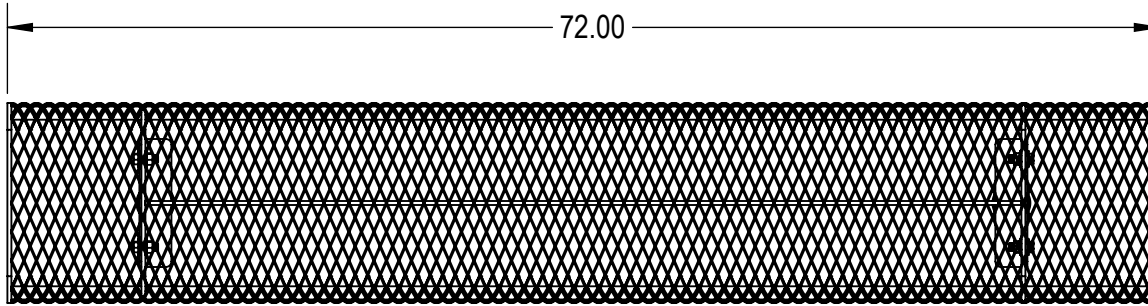

SKU: 766be125
 Variations:
 766be125-5
 766be125-17
 766be125-29
 766be125-41
 766be125-53
 766be125-65
 766be125-77
 766be125-89
 766be125-101
 766be125-113
 766be125-125
 766be125-137
 766be125-149
 766be125-161
 766be125-173
 766be125-185
 766be125-197
 766be125-209
 766be125-221
 766be125-233
 766be125-245
 766be125-257

	NAME	DATE
DRAWN	GM	2/7/2016
SALES APPR.		
CLIENT APPR.		
MFG APPR.		
Q.A.		

Design By -

CADWorksPro
Chicago, IL

www.cadworkspro.com

ParkTastic

TITLE:

6Ft Rolled Bench without Back

InGround - Expanded Metal

SIZE	DWG. NO.	REV
A	766be125	

WEIGHT:

SHEET 2 OF 3