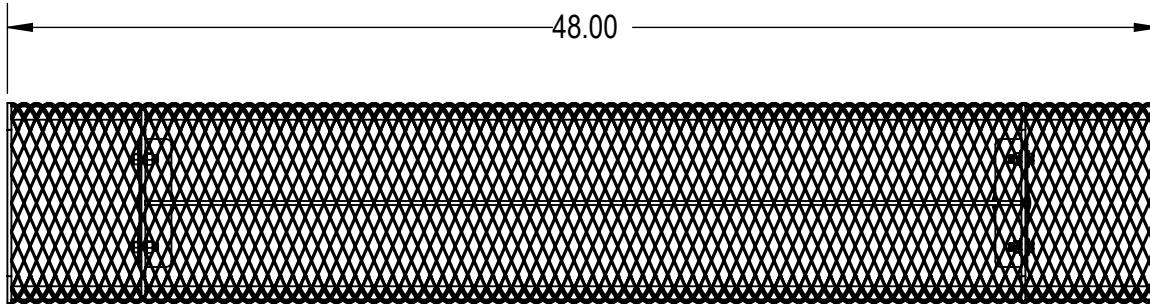

SKU: 766be125
 Variations:
 766be125-2
 766be125-14
 766be125-26
 766be125-38
 766be125-50
 766be125-62
 766be125-74
 766be125-86
 766be125-98
 766be125-110
 766be125-122
 766be125-134
 766be125-146
 766be125-158
 766be125-170
 766be125-182
 766be125-194
 766be125-206
 766be125-218
 766be125-230
 766be125-242
 766be125-254

ParkTastic

Manufactured For:

PROPRIETARY AND CONFIDENTIAL
 THE INFORMATION CONTAINED IN THIS DRAWING IS THE SOLE PROPERTY OF Park Warehouse, LLC. 5301 North Federal Highway, Suite 140, Boca Raton, FL. ANY REPRODUCTION IN PART OR AS A WHOLE WITHOUT THE WRITTEN PERMISSION OF Park Warehouse, LLC, 5301 North Federal Highway, Suite 140, Boca Raton, FL. IS PROHIBITED.

	NAME	DATE
DRAWN	GM	2/7/2016
SALES APPR.		
CLIENT APPR.		
MFG APPR.		
Q.A.		

Design By -
CADWorksPro
 Chicago, IL
www.cadworkspro.com

ParkTastic		
TITLE:		
4Ft Rolled Bench without Back InGround - Expanded Metal		
SIZE	DWG. NO.	REV
A	766be125	
WEIGHT:		SHEET 2 OF 3