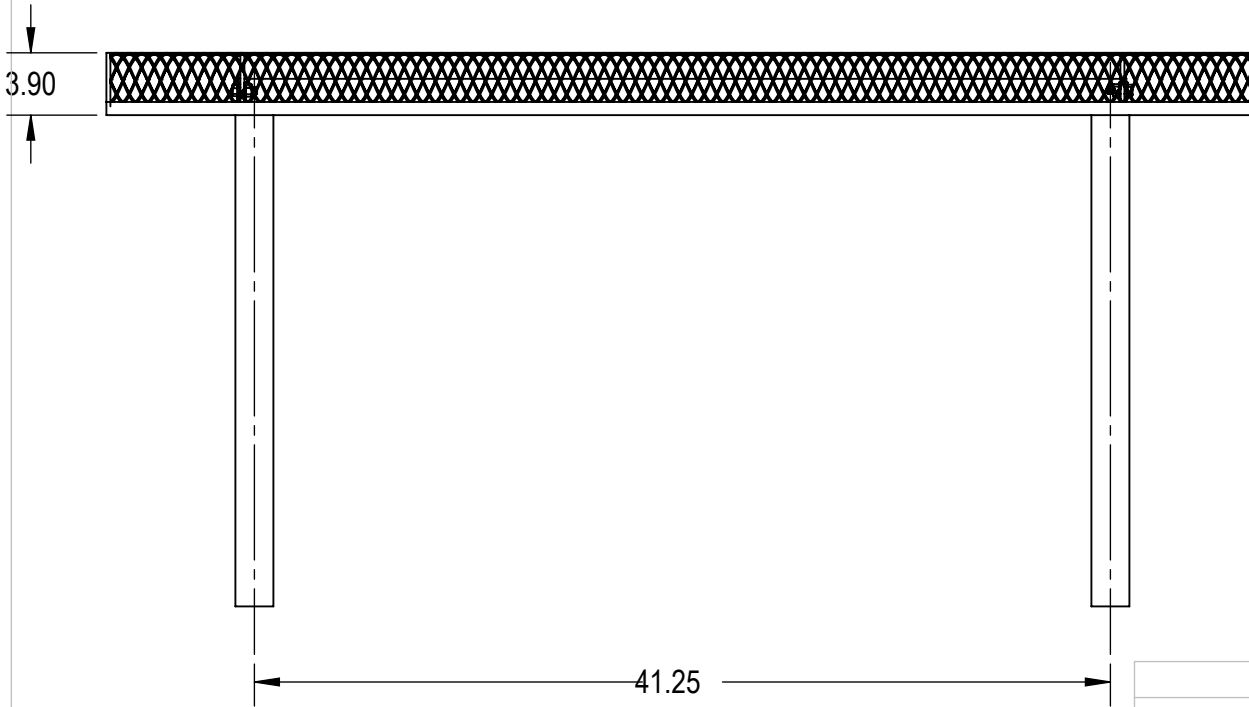

SKU: 766be125
 Variations:
 766be125-2
 766be125-14
 766be125-26
 766be125-38
 766be125-50
 766be125-62
 766be125-74
 766be125-86
 766be125-98
 766be125-110
 766be125-122
 766be125-134
 766be125-146
 766be125-158
 766be125-170
 766be125-182
 766be125-194
 766be125-206
 766be125-218
 766be125-230
 766be125-242
 766be125-254

	NAME	DATE
DRAWN	GM	2/7/2016
SALES APPR.		
CLIENT APPR.		
MFG APPR.		
Q.A.		

Design By -
CADWorksPro
 Chicago, IL
www.cadworkspro.com

ParkTastic		
TITLE:		
4Ft Rolled Bench without Back InGround - Expanded Metal		
SIZE	DWG. NO.	REV
A	766be125	
WEIGHT:		SHEET 2 OF 3