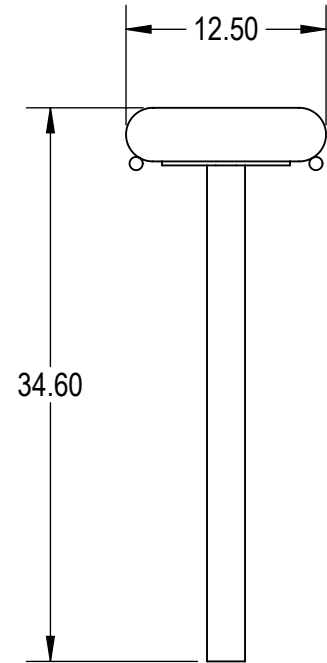

SKU: 766be125
 Variations:
 766be125-2
 766be125-14
 766be125-26
 766be125-38
 766be125-50
 766be125-62
 766be125-74
 766be125-86
 766be125-98
 766be125-110
 766be125-122
 766be125-134
 766be125-146
 766be125-158
 766be125-170
 766be125-182
 766be125-194
 766be125-206
 766be125-218
 766be125-230
 766be125-242
 766be125-254

	NAME	DATE
DRAWN	GM	2/7/2016
SALES APPR.		
CLIENT APPR.		
MFG APPR.		
Q.A.		

Design By -
CADWorksPro
 Chicago, IL
www.cadworkspro.com

ParkTastic		
TITLE:		
4Ft Rolled Bench without Back InGround - Expanded Metal		
SIZE	DWG. NO.	REV
A	766be125	
WEIGHT:		SHEET 2 OF 3