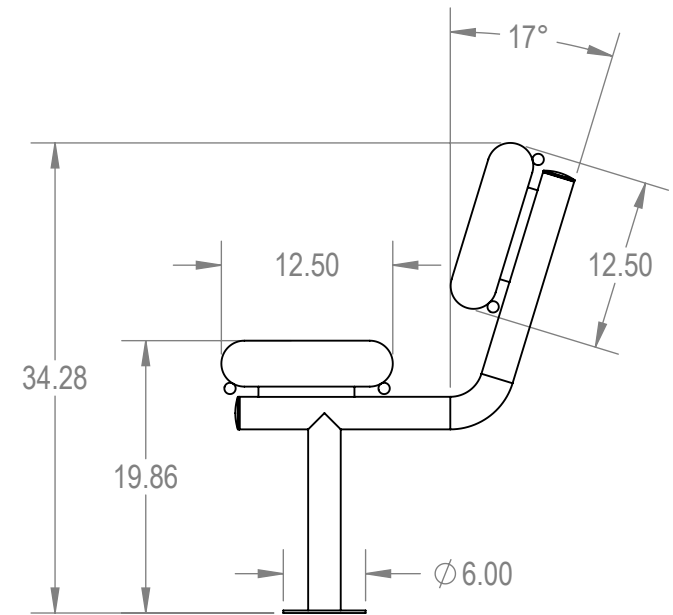

SKU: 766be120
 Variations:
 766be120-12
 766be120-24
 766be120-36
 766be120-48
 766be120-60
 766be120-72
 766be120-84
 766be120-96
 766be120-108
 766be120-120
 766be120-132
 766be120-144
 766be120-156
 766be120-168
 766be120-180
 766be120-192
 766be120-204
 766be120-216
 766be120-228
 766be120-240
 766be120-252
 766be120-264

	NAME	DATE
DRAWN	GM	2/8/2015
SALES APPR.		
CLIENT APPR.		
MFG APPR.		
Q.A.		

Design By -

CADWorksPro
 Chicago, IL

www.cadworkspro.com

ParkTastic

TITLE:

**6Ft Rolled Bench with Back
 Surface Mnt - Perforated Metal**

SIZE	DWG. NO.	REV
A	766be120	

WEIGHT:

SHEET 3 OF 3