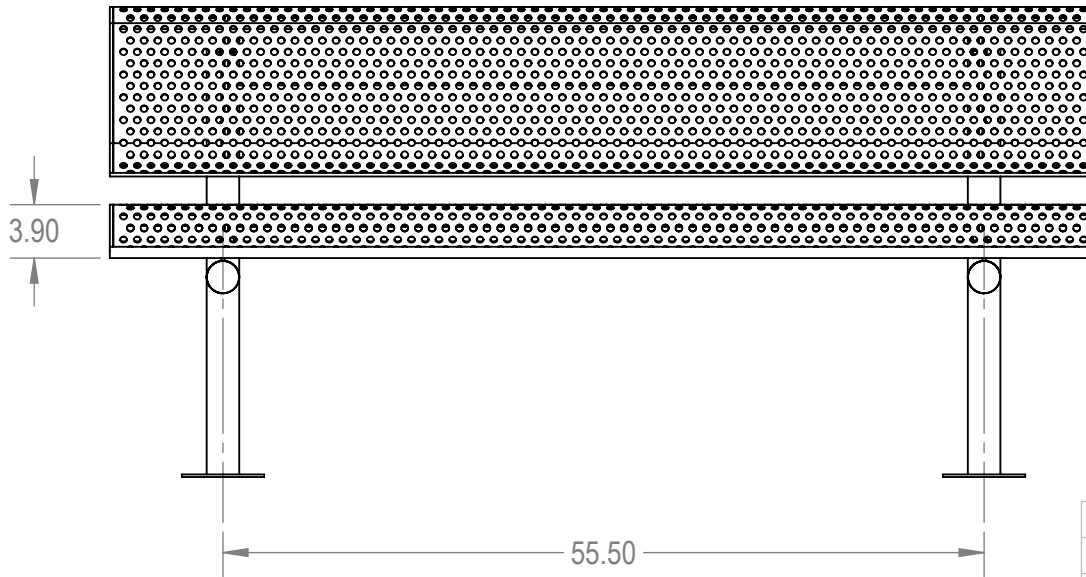

SKU: 766be120
 Variations:
 766be120-12
 766be120-24
 766be120-36
 766be120-48
 766be120-60
 766be120-72
 766be120-84
 766be120-96
 766be120-108
 766be120-120
 766be120-132
 766be120-144
 766be120-156
 766be120-168
 766be120-180
 766be120-192
 766be120-204
 766be120-216
 766be120-228
 766be120-240
 766be120-252
 766be120-264

	NAME	DATE
DRAWN	GM	2/8/2015
SALES APPR.		
CLIENT APPR.		
MFG APPR.		
Q.A.		

Design By -

CADWorksPro
 Chicago, IL

www.cadworkspro.com

ParkTastic

TITLE:

**6Ft Rolled Bench with Back
 Surface Mnt - Perforated Metal**

SIZE	DWG. NO.	REV
A	766be120	

WEIGHT:

SHEET 3 OF 3