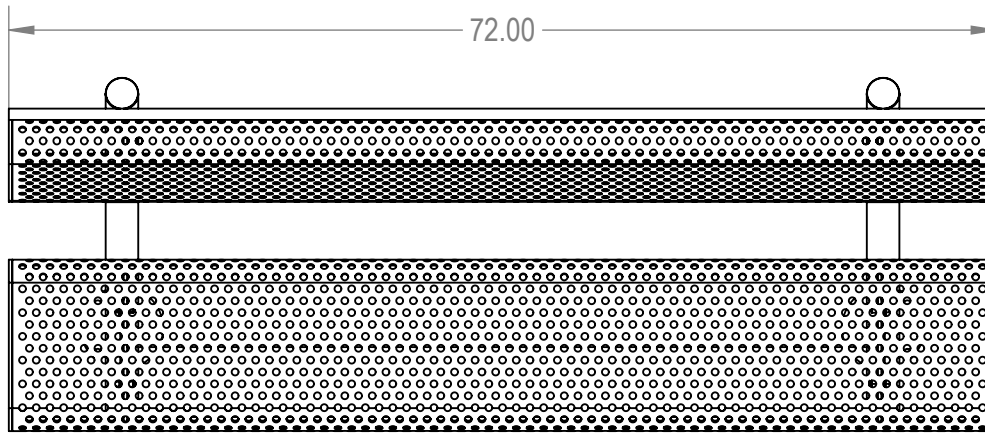

SKU: 766be120
 Variations:
 766be120-12
 766be120-24
 766be120-36
 766be120-48
 766be120-60
 766be120-72
 766be120-84
 766be120-96
 766be120-108
 766be120-120
 766be120-132
 766be120-144
 766be120-156
 766be120-168
 766be120-180
 766be120-192
 766be120-204
 766be120-216
 766be120-228
 766be120-240
 766be120-252
 766be120-264

	NAME	DATE
DRAWN	GM	2/8/2015
SALES APPR.		
CLIENT APPR.		
MFG APPR.		
Q.A.		

Design By -

CADWorksPro
 Chicago, IL

www.cadworkspro.com

ParkTastic

TITLE:

**6Ft Rolled Bench with Back
 Surface Mnt - Perforated Metal**

SIZE	DWG. NO.	REV
A	766be120	

WEIGHT:

SHEET 3 OF 3