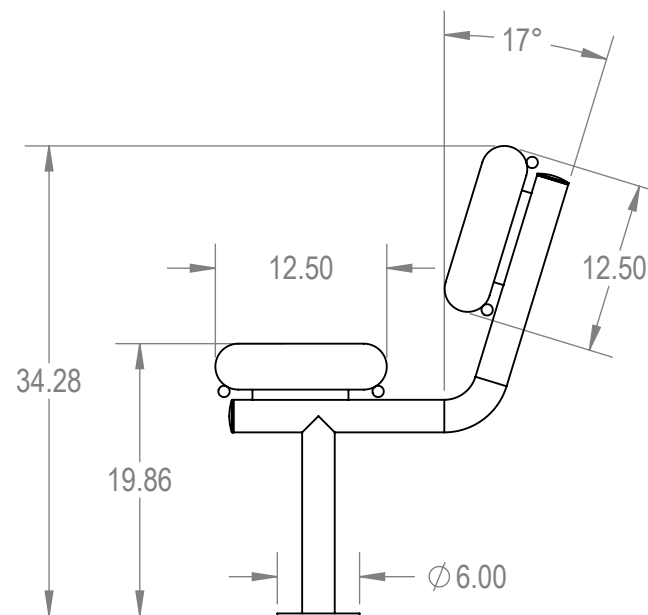

SKU: 766be120
Variations:
766be120-9
766be120-21
766be120-33
766be120-45
766be120-57
766be120-69
766be120-81
766be120-93
766be120-105
766be120-117
766be120-129
766be120-141
766be120-153
766be120-165
766be120-177
766be120-189
766be120-201
766be120-213
766be120-225
766be120-237
766be120-249
766be120-261

ParkTastic

Manufactured For:

PROPRIETARY AND CONFIDENTIAL

THE INFORMATION CONTAINED IN THIS DRAWING IS THE SOLE PROPERTY OF Park Warehouse, LLC. 5301 North Federal Highway, Suite 140, Boca Raton, FL. ANY REPRODUCTION IN PART OR AS A WHOLE WITHOUT THE WRITTEN PERMISSION OF Park Warehouse, LLC. 5301 North Federal Highway, Suite 140, Boca Raton, FL. IS PROHIBITED.

	NAME	DATE
DRAWN	GM	2/8/2015
SALES APPR.		
CLIENT APPR.		
MFG APPR.		
Q.A.		

Design By -
CADWorksPro
Chicago, IL
www.cadworkspro.com

ParkTastic		
TITLE: 4Ft Rolled Bench with Back Surface Mnt - Perforated Metal		
SIZE A	DWG. NO. 766be120	REV
WEIGHT:		SHEET 3 OF 3