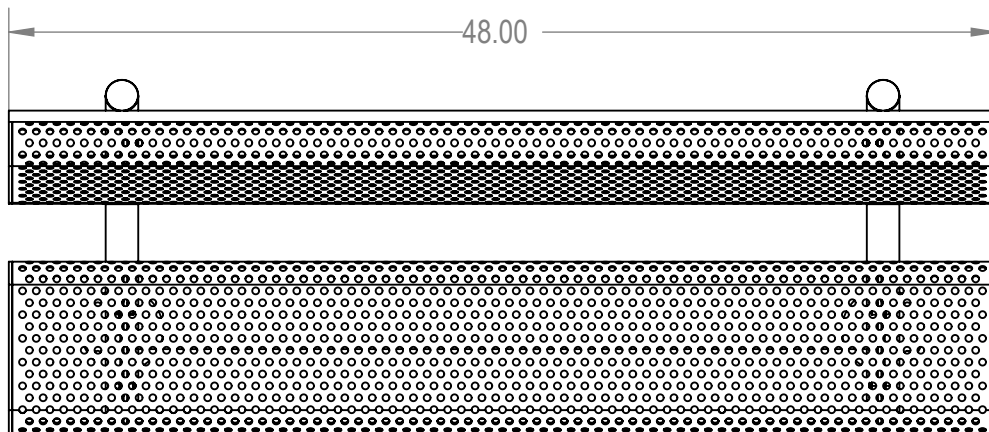

SKU: 766be120
 Variations:
 766be120-9
 766be120-21
 766be120-33
 766be120-45
 766be120-57
 766be120-69
 766be120-81
 766be120-93
 766be120-105
 766be120-117
 766be120-129
 766be120-141
 766be120-153
 766be120-165
 766be120-177
 766be120-189
 766be120-201
 766be120-213
 766be120-225
 766be120-237
 766be120-249
 766be120-261

| | | |
|--|-----------------------------|--------------|
| ParkTastic | | |
| TITLE: 4Ft Rolled Bench with Back Surface Mnt - Perforated Metal | | |
| SIZE A | DWG. NO. 766be120 | REV |
| WEIGHT: | | SHEET 3 OF 3 |