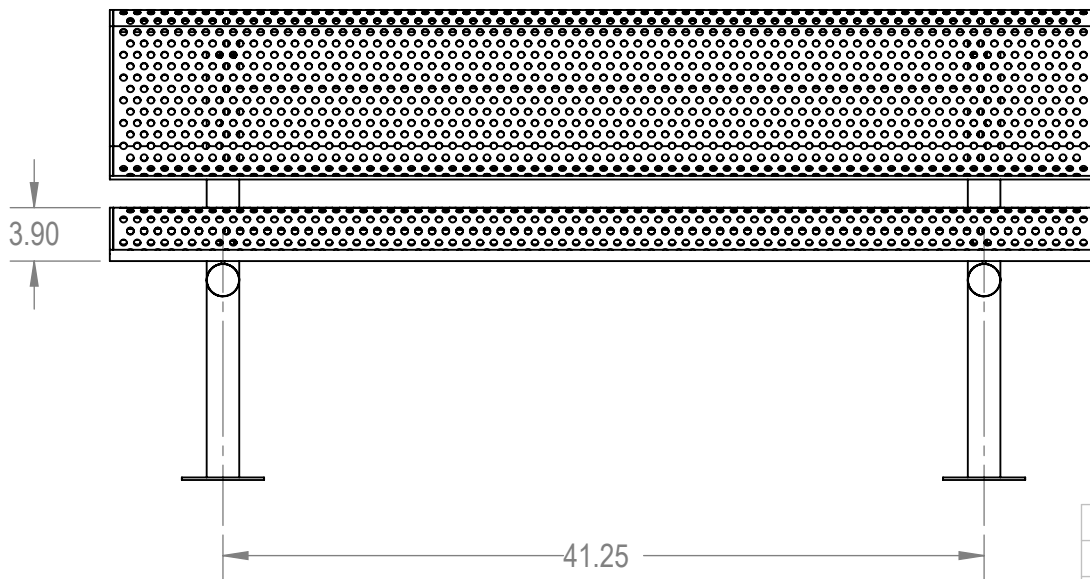

SKU: 766be120
 Variations:
 766be120-9
 766be120-21
 766be120-33
 766be120-45
 766be120-57
 766be120-69
 766be120-81
 766be120-93
 766be120-105
 766be120-117
 766be120-129
 766be120-141
 766be120-153
 766be120-165
 766be120-177
 766be120-189
 766be120-201
 766be120-213
 766be120-225
 766be120-237
 766be120-249
 766be120-261

| | | |
|--|-----------------------------|--------------|
| ParkTastic | | |
| TITLE: 4Ft Rolled Bench with Back Surface Mnt - Perforated Metal | | |
| SIZE A | DWG. NO. 766be120 | REV |
| WEIGHT: | | SHEET 3 OF 3 |