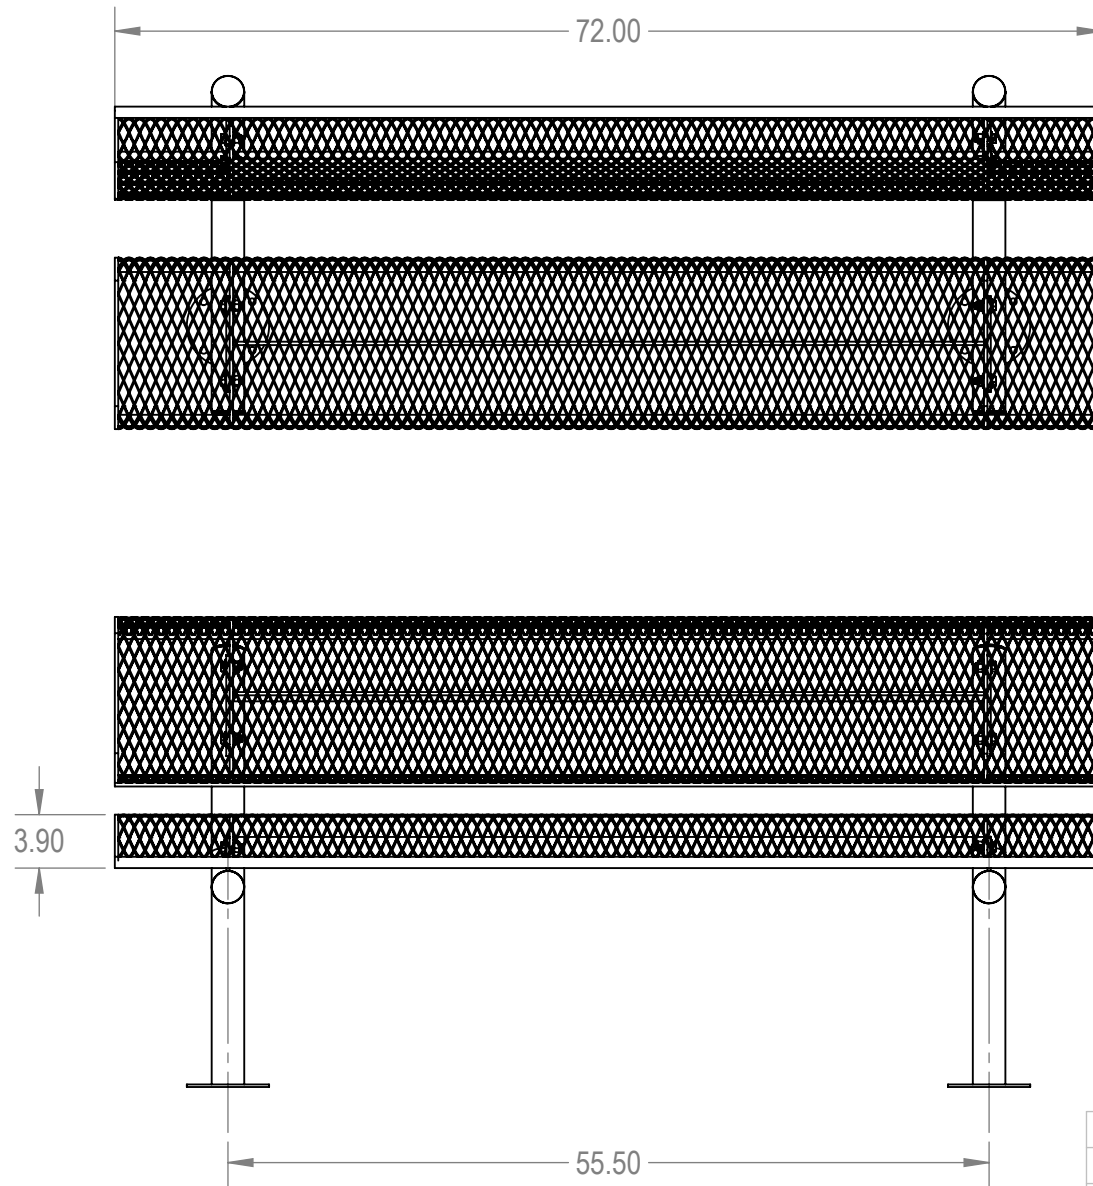

SKU: 766be120
 Variations:
 766be120-6
 766be120-18
 766be120-30
 766be120-42
 766be120-54
 766be120-66
 766be120-78
 766be120-90
 766be120-102
 766be120-114
 766be120-126
 766be120-138
 766be120-150
 766be120-162
 766be120-174
 766be120-186
 766be120-198
 766be120-210
 766be120-222
 766be120-234
 766be120-246
 766be120-258

ParkTastic

TITLE:

**6Ft Rolled Bench with Back
 Surface Mnt - Expanded Metal**

| SIZE | DWG. NO. | REV |
|----------|-----------------|-----|
| A | 766be120 | |

WEIGHT:

SHEET 2 OF 3