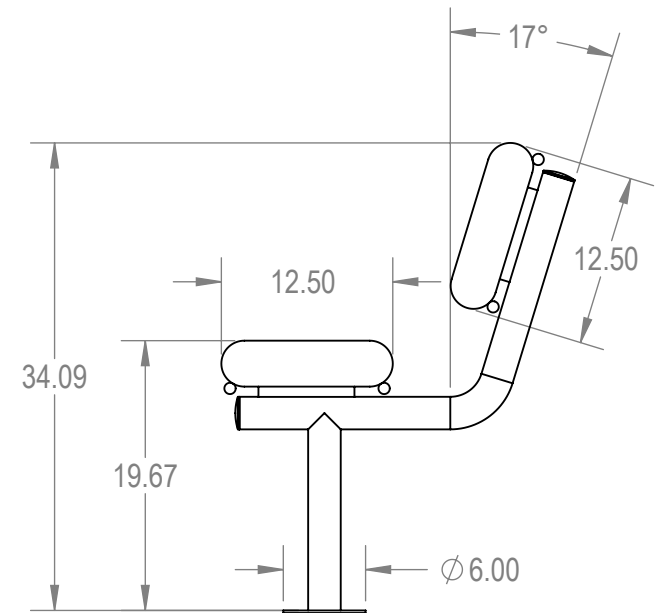

SKU: 766be120
 Variations:
 766be120-6
 766be120-18
 766be120-30
 766be120-42
 766be120-54
 766be120-66
 766be120-78
 766be120-90
 766be120-102
 766be120-114
 766be120-126
 766be120-138
 766be120-150
 766be120-162
 766be120-174
 766be120-186
 766be120-198
 766be120-210
 766be120-222
 766be120-234
 766be120-246
 766be120-258

ParkTastic

TITLE:

**6Ft Rolled Bench with Back
 Surface Mnt - Expanded Metal**

| SIZE | DWG. NO. | REV |
|----------|-----------------|-----|
| A | 766be120 | |

WEIGHT:

SHEET 2 OF 3