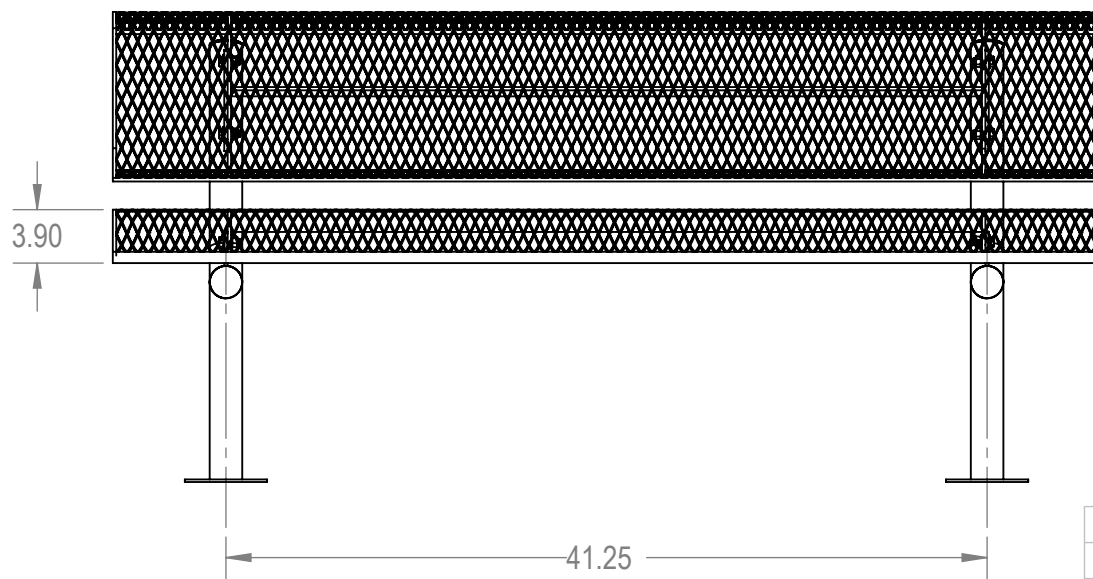

SKU: 766be120
 Variations:
 766be120-3
 766be120-15
 766be120-27
 766be120-39
 766be120-51
 766be120-63
 766be120-75
 766be120-87
 766be120-99
 766be120-111
 766be120-123
 766be120-135
 766be120-147
 766be120-159
 766be120-171
 766be120-183
 766be120-195
 766be120-207
 766be120-219
 766be120-231
 766be120-243
 766be120-255

	NAME	DATE
DRAWN	GM	2/8/2015
SALES APPR.		
CLIENT APPR.		
MFG APPR.		
Q.A.		

Design By -

CADWorksPro
 Chicago, IL

www.cadworkspro.com

ParkTastic

TITLE:

**4Ft Rolled Bench with Back
 Surface Mnt - Expanded Metal**

SIZE	DWG. NO.	REV
A	766be120	

WEIGHT:

SHEET 2 OF 3