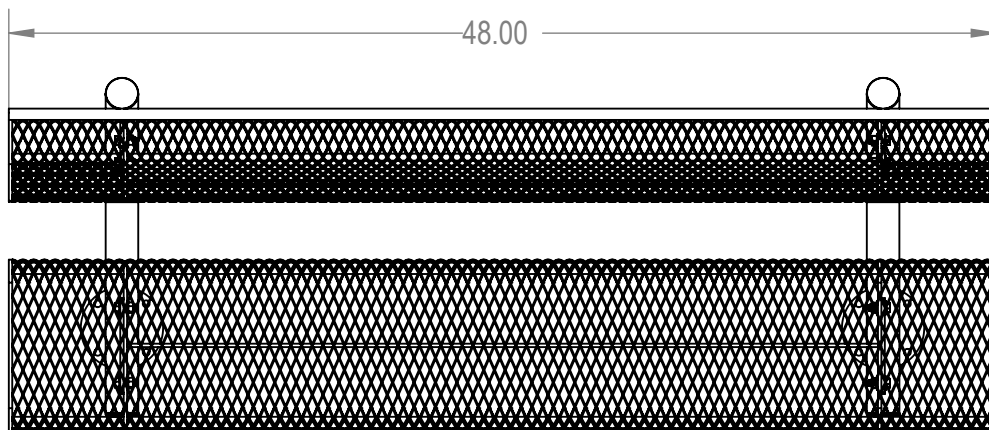

SKU: 766be120
 Variations:
 766be120-3
 766be120-15
 766be120-27
 766be120-39
 766be120-51
 766be120-63
 766be120-75
 766be120-87
 766be120-99
 766be120-111
 766be120-123
 766be120-135
 766be120-147
 766be120-159
 766be120-171
 766be120-183
 766be120-195
 766be120-207
 766be120-219
 766be120-231
 766be120-243
 766be120-255

	NAME	DATE
DRAWN	GM	2/8/2015
SALES APPR.		
CLIENT APPR.		
MFG APPR.		
Q.A.		

Design By -

CADWorksPro
 Chicago, IL

www.cadworkspro.com

ParkTastic

TITLE:

**4Ft Rolled Bench with Back
 Surface Mnt - Expanded Metal**

SIZE	DWG. NO.	REV
A	766be120	

WEIGHT:

SHEET 2 OF 3