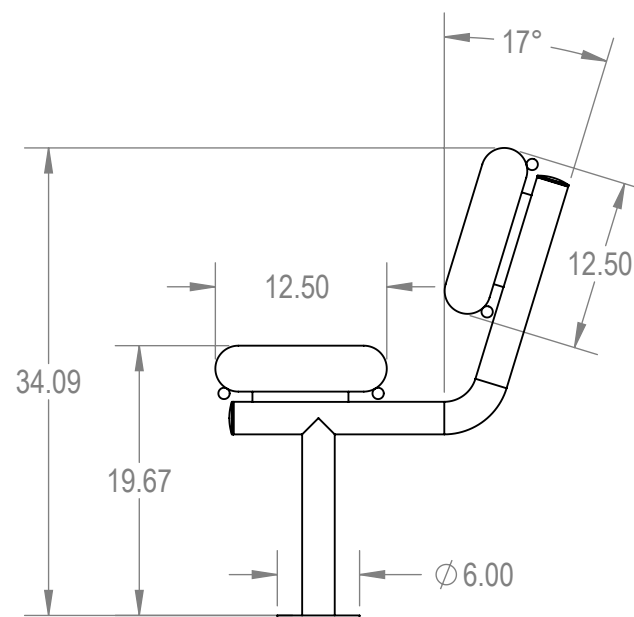

SKU: 766be120
Variations:
766be120-3
766be120-15
766be120-27
766be120-39
766be120-51
766be120-63
766be120-75
766be120-87
766be120-99
766be120-111
766be120-123
766be120-135
766be120-147
766be120-159
766be120-171
766be120-183
766be120-195
766be120-207
766be120-219
766be120-231
766be120-243
766be120-255

ParkTastic

Manufactured For:

PROPRIETARY AND CONFIDENTIAL
THE INFORMATION CONTAINED IN THIS DRAWING IS THE SOLE PROPERTY OF Park Warehouse, LLC. 5301 North Federal Highway, Suite 140, Boca Raton, FL. ANY REPRODUCTION IN PART OR AS A WHOLE WITHOUT THE WRITTEN PERMISSION OF Park Warehouse, LLC. 5301 North Federal Highway, Suite 140, Boca Raton, FL. IS PROHIBITED.

	NAME	DATE
DRAWN	GM	2/8/2015
SALES APPR.		
CLIENT APPR.		
MFG APPR.		
Q.A.		

Design By -

CADWorksPro
Chicago, IL

www.cadworkspro.com

ParkTastic

TITLE:

**4Ft Rolled Bench with Back
Surface Mnt - Expanded Metal**

SIZE	DWG. NO.	REV
A	766be120	

WEIGHT:

SHEET 2 OF 3