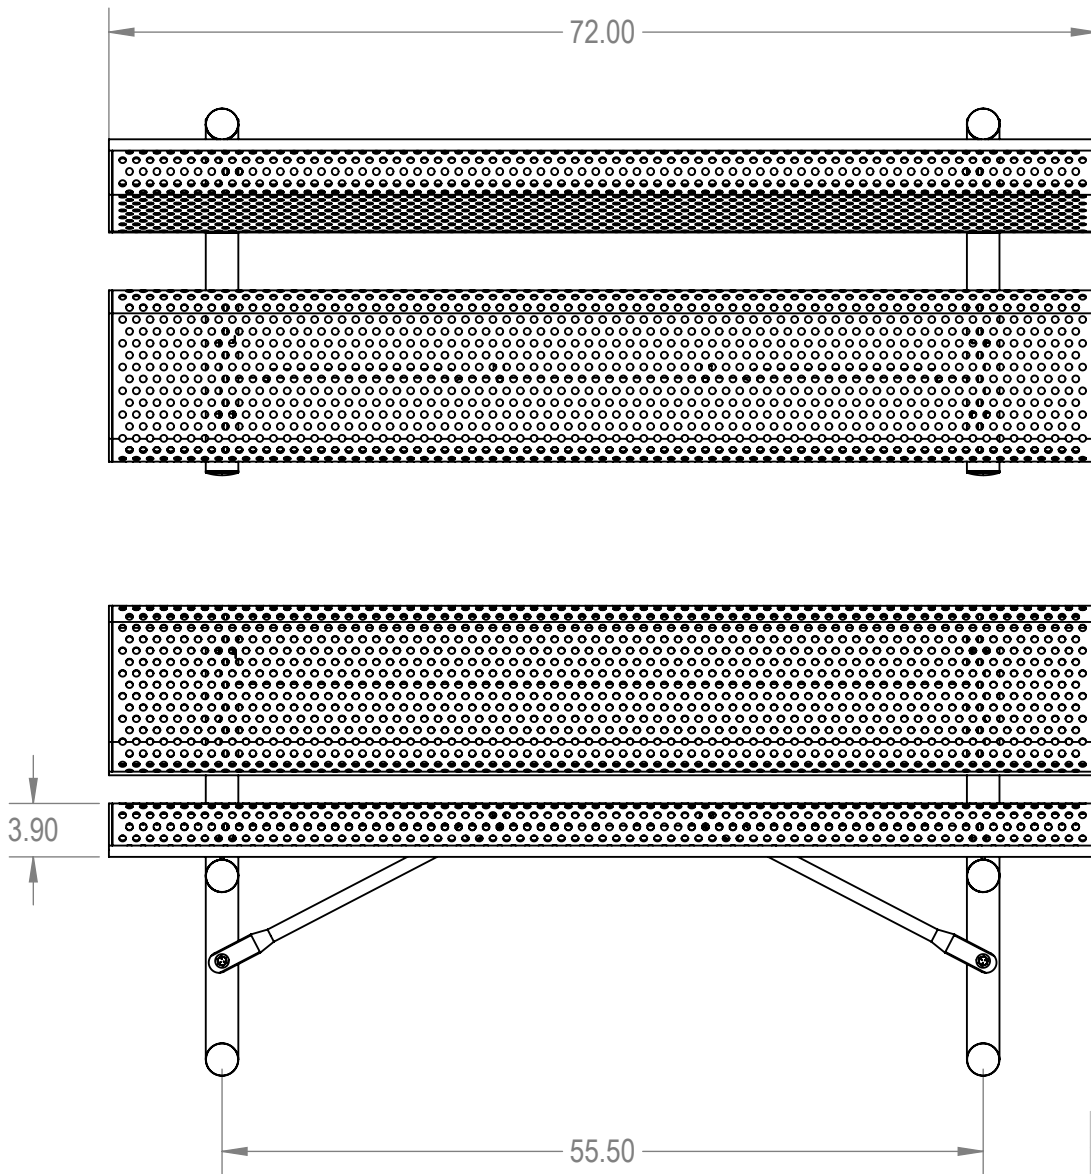

SKU: 766be120
 Variations:
 766be120-10
 766be120-22
 766be120-34
 766be120-46
 766be120-58
 766be120-70
 766be120-82
 766be120-94
 766be120-106
 766be120-118
 766be120-130
 766be120-142
 766be120-154
 766be120-166
 766be120-178
 766be120-190
 766be120-202
 766be120-214
 766be120-226
 766be120-238
 766be120-250
 766be120-262

	NAME	DATE
DRAWN	GM	2/8/2015
SALES APPR.		
CLIENT APPR.		
MFG APPR.		
Q.A.		

Design By -
CADWorksPro
 Chicago, IL
www.cadworkspro.com

ParkTastic		
TITLE: 6Ft Rolled Bench with Back Portable - Perforated Metal		
SIZE A	DWG. NO. 766be120	REV
WEIGHT:		SHEET 3 OF 3