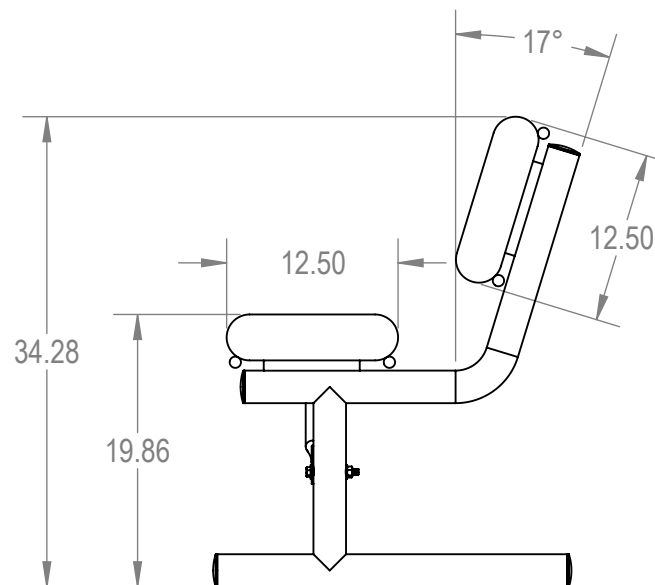

SKU: 766be120
 Variations:
 766be120-10
 766be120-22
 766be120-34
 766be120-46
 766be120-58
 766be120-70
 766be120-82
 766be120-94
 766be120-106
 766be120-118
 766be120-130
 766be120-142
 766be120-154
 766be120-166
 766be120-178
 766be120-190
 766be120-202
 766be120-214
 766be120-226
 766be120-238
 766be120-250
 766be120-262

	NAME	DATE
DRAWN	GM	2/8/2015
SALES APPR.		
CLIENT APPR.		
MFG APPR.		
Q.A.		

Design By -
CADWorksPro
 Chicago, IL
www.cadworkspro.com

ParkTastic		
TITLE: 6Ft Rolled Bench with Back Portable - Perforated Metal		
SIZE A	DWG. NO. 766be120	REV
WEIGHT:		SHEET 3 OF 3