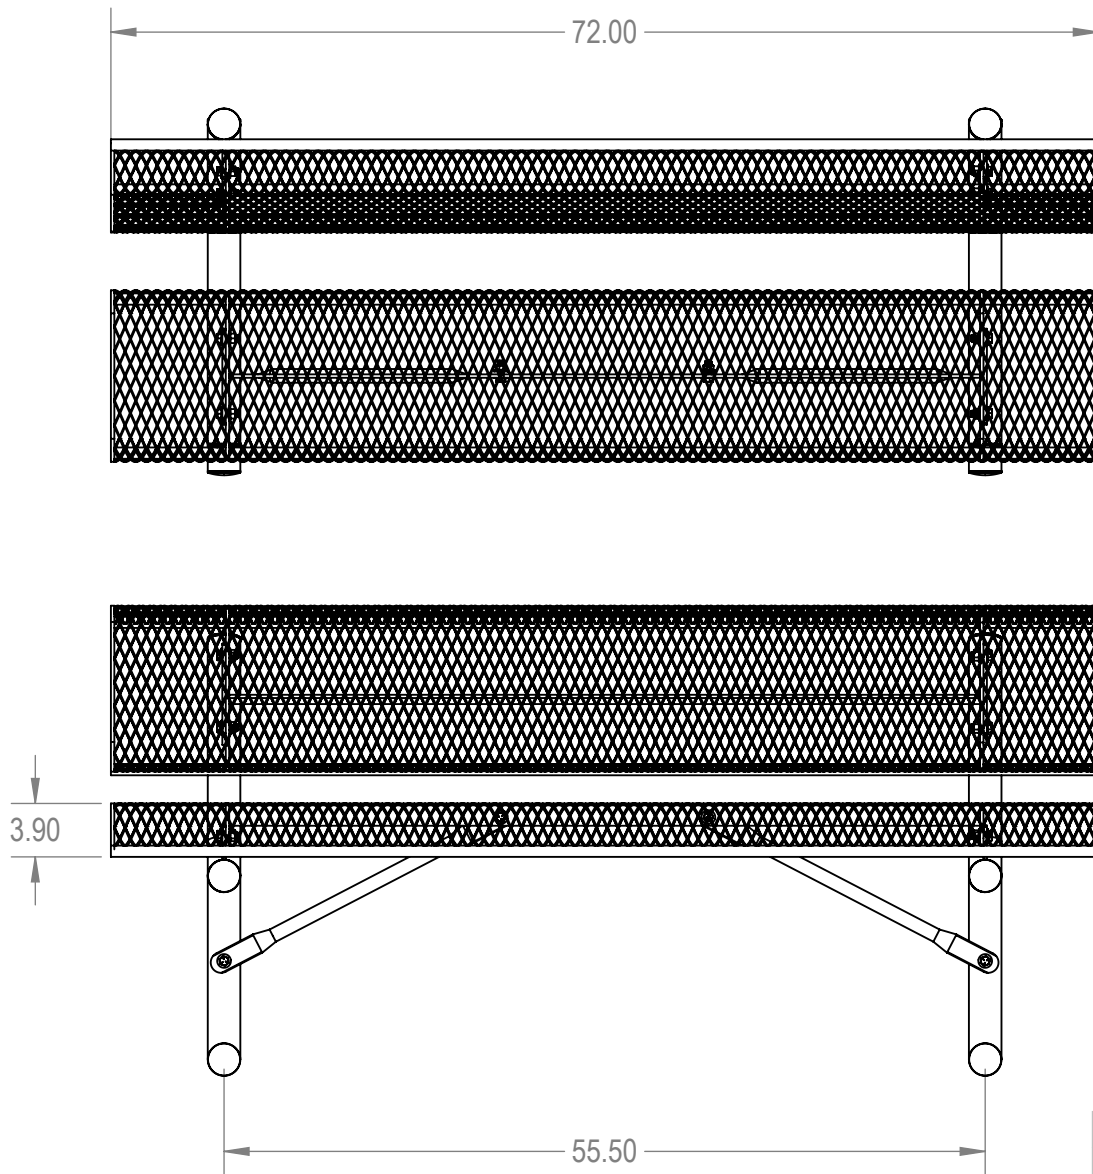

SKU: 766be120
 Variations:
 766be120-4
 766be120-16
 766be120-28
 766be120-40
 766be120-52
 766be120-64
 766be120-76
 766be120-88
 766be120-100
 766be120-112
 766be120-124
 766be120-136
 766be120-148
 766be120-160
 766be120-172
 766be120-184
 766be120-196
 766be120-208
 766be120-220
 766be120-232
 766be120-244
 766be120-256

	NAME	DATE
DRAWN	GM	2/8/2015
SALES APPR.		
CLIENT APPR.		
MFG APPR.		
Q.A.		

Design By -

CADWorksPro
Chicago, IL

www.cadworkspro.com

ParkTastic

TITLE:

6Ft Rolled Bench with Back
Portable - Expanded Metal

SIZE	DWG. NO.	REV
A	766be120	