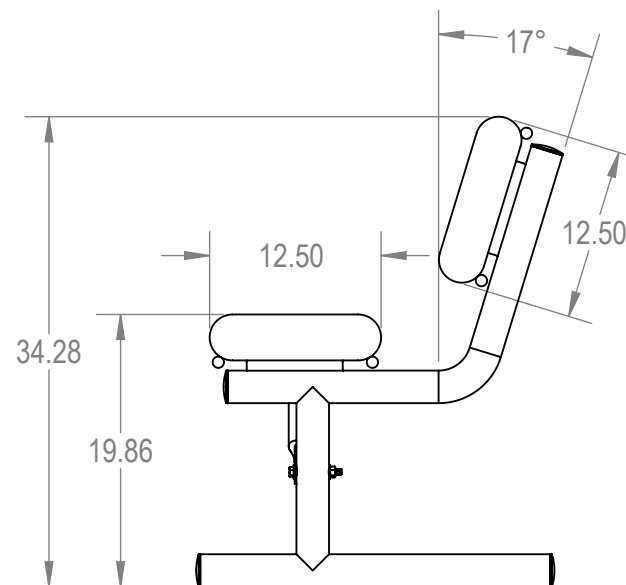

SKU: 766be120
Variations:
766be120-4
766be120-16
766be120-28
766be120-40
766be120-52
766be120-64
766be120-76
766be120-88
766be120-100
766be120-112
766be120-124
766be120-136
766be120-148
766be120-160
766be120-172
766be120-184
766be120-196
766be120-208
766be120-220
766be120-232
766be120-244
766be120-256

ParkTastic

Manufactured For:

PROPRIETARY AND CONFIDENTIAL

THE INFORMATION CONTAINED IN THIS DRAWING IS THE SOLE PROPERTY OF Park Warehouse, LLC. 5301 North Federal Highway, Suite 140, Boca Raton, FL. ANY REPRODUCTION IN PART OR AS A WHOLE WITHOUT THE WRITTEN PERMISSION OF Park Warehouse, LLC. 5301 North Federal Highway, Suite 140, Boca Raton, FL. IS PROHIBITED.

	NAME	DATE
DRAWN	GM	2/8/2015
SALES APPR.		
CLIENT APPR.		
MFG APPR.		
Q.A.		

Design By -

CADWorksPro
Chicago, IL

www.cadworkspro.com

ParkTastic

TITLE:

6Ft Rolled Bench with Back
Portable - Expanded Metal

SIZE	DWG. NO.	REV
A	766be120	

WEIGHT:

SHEET 2 OF 3