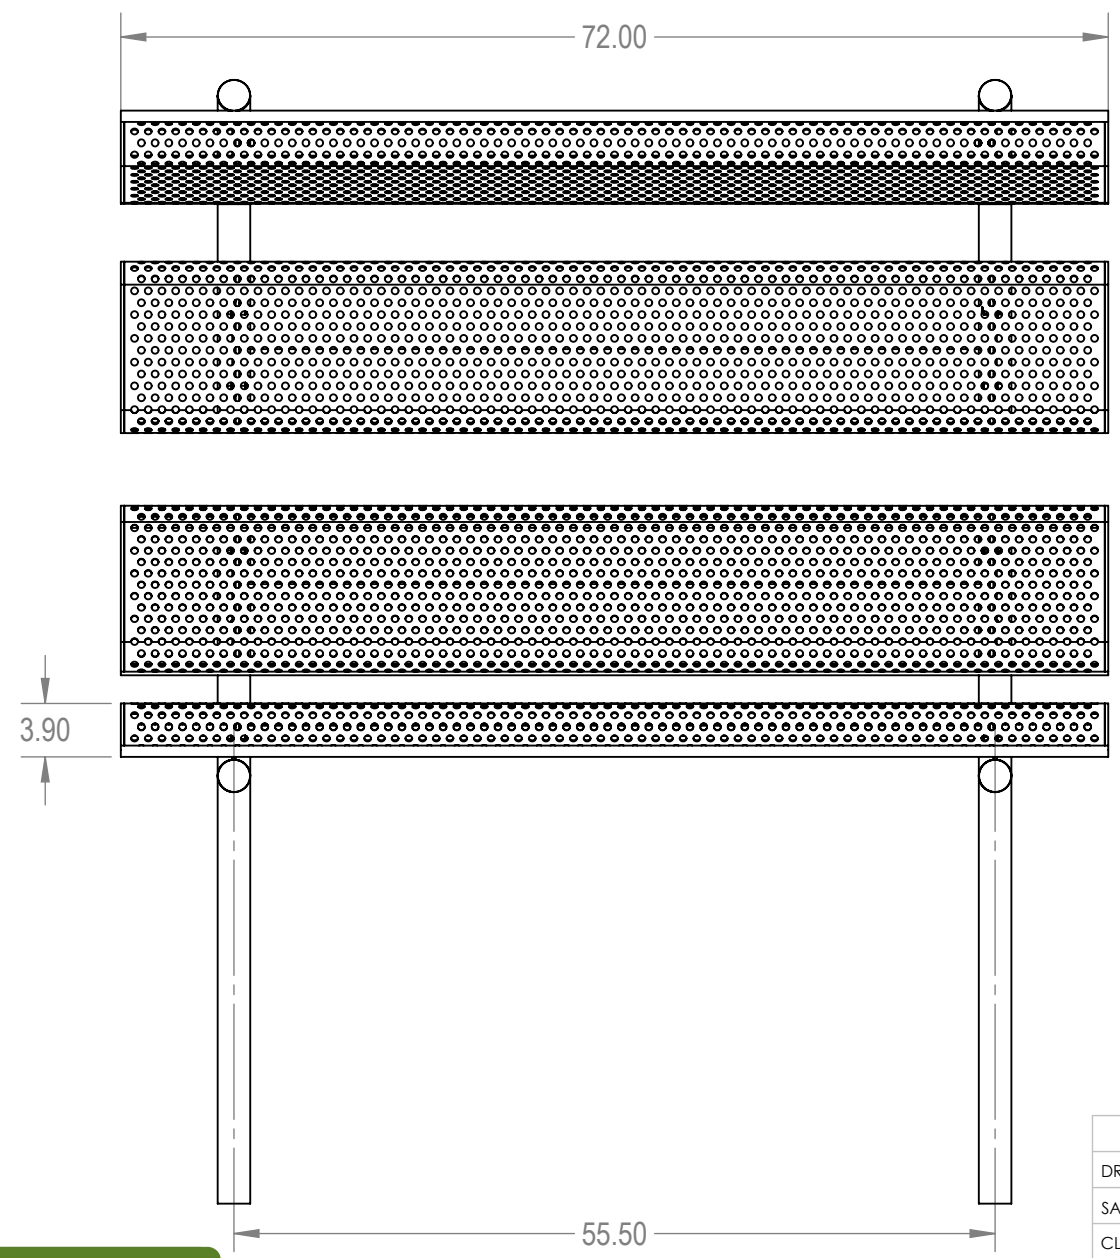

SKU: 766be120
 Variations:
 766be120-11
 766be120-23
 766be120-35
 766be120-47
 766be120-59
 766be120-71
 766be120-83
 766be120-95
 766be120-107
 766be120-119
 766be120-131
 766be120-143
 766be120-155
 766be120-167
 766be120-179
 766be120-191
 766be120-203
 766be120-215
 766be120-227
 766be120-239
 766be120-251
 766be120-263

	NAME	DATE
DRAWN	GM	2/8/2015
SALES APPR.		
CLIENT APPR.		
MFG APPR.		
Q.A.		
Design By -		
CADWorksPro Chicago, IL		
www.cadworkspro.com		

ParkTastic		
TITLE:		
6Ft Rolled Bench with Back InGround - Expanded Metal		
SIZE	DWG. NO.	REV
A	766be120	
WEIGHT:		SHEET 3 OF 3