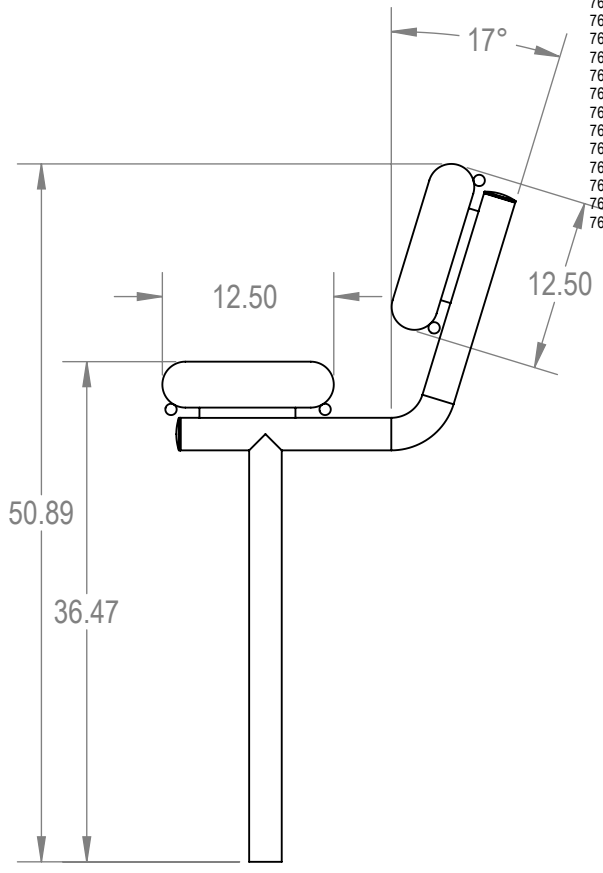

SKU: 766be120
 Variations:
 766be120-11
 766be120-23
 766be120-35
 766be120-47
 766be120-59
 766be120-71
 766be120-83
 766be120-95
 766be120-107
 766be120-119
 766be120-131
 766be120-143
 766be120-155
 766be120-167
 766be120-179
 766be120-191
 766be120-203
 766be120-215
 766be120-227
 766be120-239
 766be120-251
 766be120-263

	NAME	DATE
DRAWN	GM	2/8/2015
SALES APPR.		
CLIENT APPR.		
MFG APPR.		
Q.A.		
Design By -		
CADWorksPro Chicago, IL		
www.cadworkspro.com		

ParkTastic		
TITLE:		
6Ft Rolled Bench with Back InGround - Expanded Metal		
SIZE	DWG. NO.	REV
A	766be120	
WEIGHT:		SHEET 3 OF 3