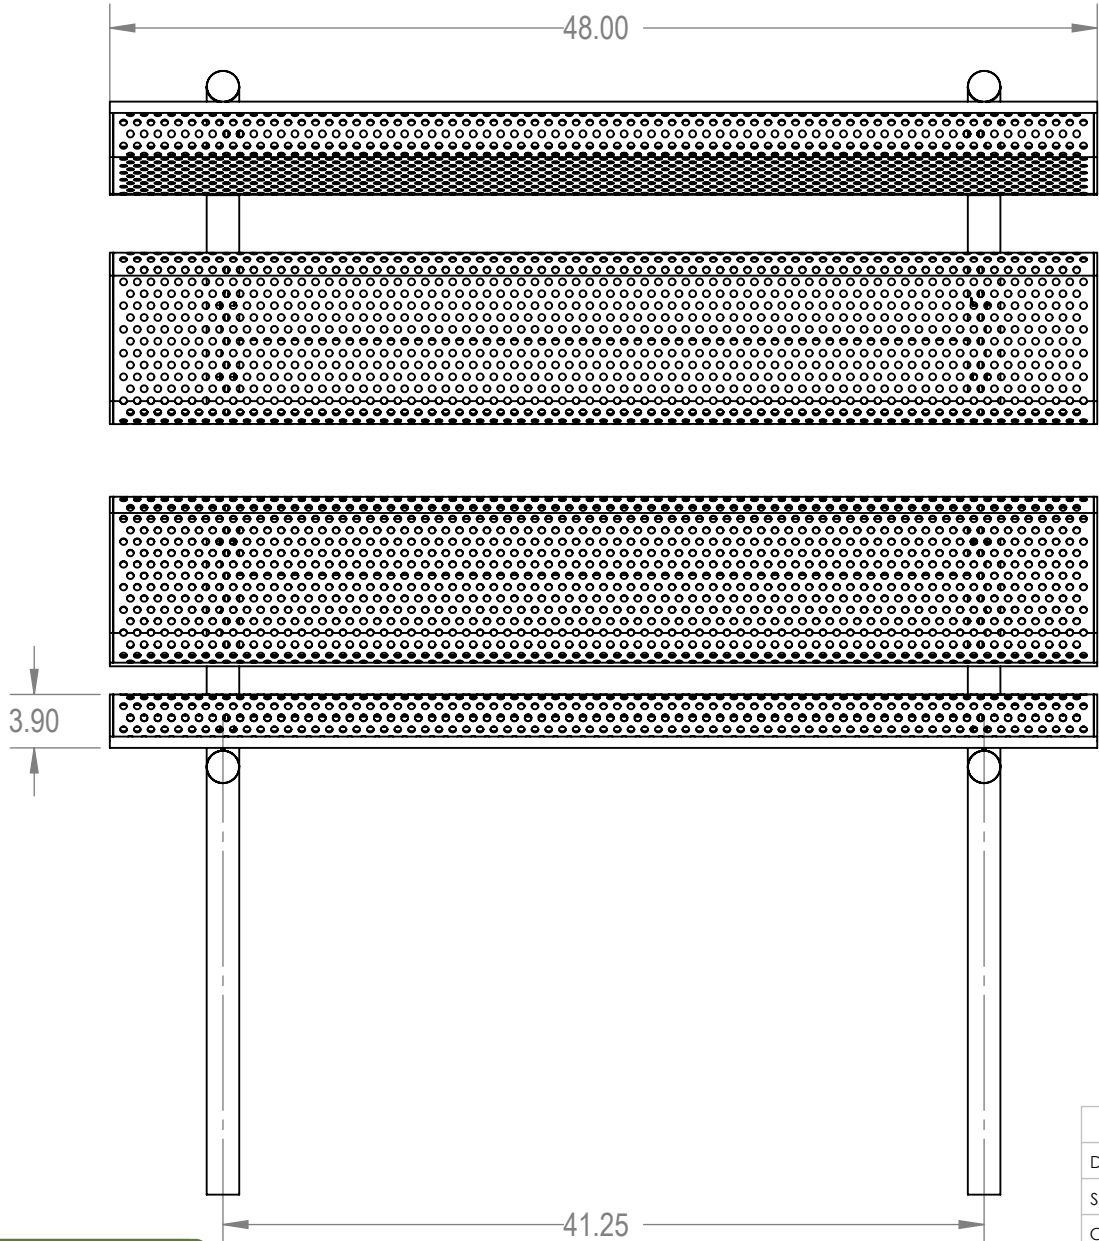

SKU: 766be120
 Variations:
 766be120-8
 766be120-20
 766be120-32
 766be120-44
 766be120-56
 766be120-68
 766be120-80
 766be120-92
 766be120-104
 766be120-116
 766be120-128
 766be120-140
 766be120-152
 766be120-164
 766be120-176
 766be120-188
 766be120-200
 766be120-212
 766be120-224
 766be120-236
 766be120-248
 766be120-260

	NAME	DATE
DRAWN	GM	2/8/2015
SALES APPR.		
CLIENT APPR.		
MFG APPR.		
Q.A.		

Design By -
CADWorksPro
 Chicago, IL
www.cadworkspro.com

ParkTastic		
TITLE: 4Ft Rolled Bench with Back InGround - Expanded Metal		
SIZE A	DWG. NO. 766be120	REV
WEIGHT:		SHEET 3 OF 3