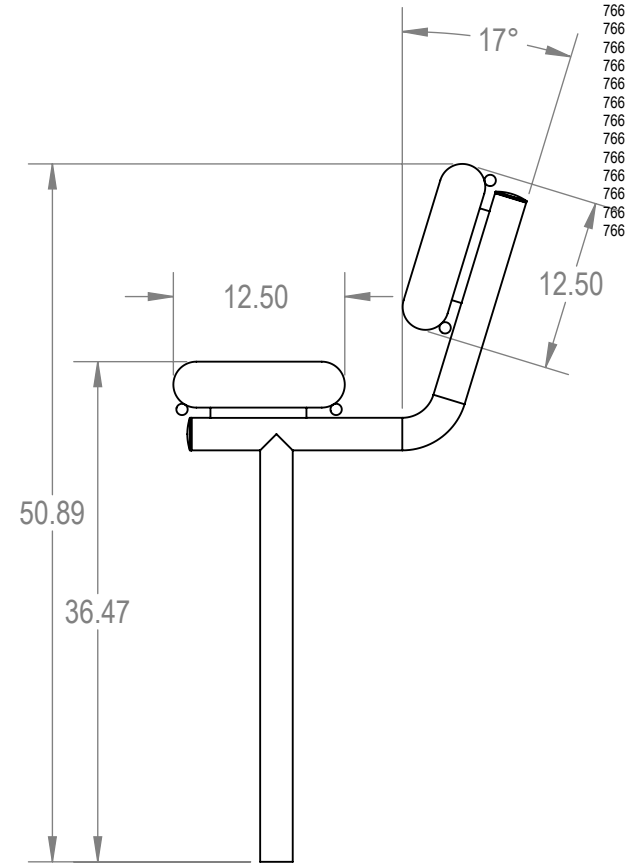

SKU: 766be120
 Variations:
 766be120-8
 766be120-20
 766be120-32
 766be120-44
 766be120-56
 766be120-68
 766be120-80
 766be120-92
 766be120-104
 766be120-116
 766be120-128
 766be120-140
 766be120-152
 766be120-164
 766be120-176
 766be120-188
 766be120-200
 766be120-212
 766be120-224
 766be120-236
 766be120-248
 766be120-260

	NAME	DATE
DRAWN	GM	2/8/2015
SALES APPR.		
CLIENT APPR.		
MFG APPR.		
Q.A.		

Design By -
CADWorksPro
 Chicago, IL
www.cadworkspro.com

ParkTastic		
TITLE: 4Ft Rolled Bench with Back InGround - Expanded Metal		
SIZE A	DWG. NO. 766be120	REV
WEIGHT:		SHEET 3 OF 3