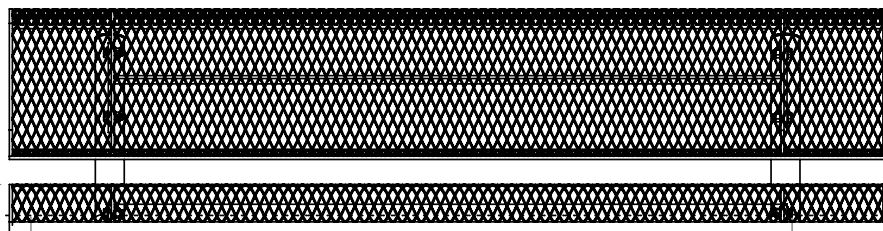

SKU: 766be120

- Variations:  
 766be120-5  
 766be120-17  
 766be120-29  
 766be120-41  
 766be120-53  
 766be120-65  
 766be120-77  
 766be120-89  
 766be120-101  
 766be120-113  
 766be120-125  
 766be120-137  
 766be120-149  
 766be120-161  
 766be120-173  
 766be120-185  
 766be120-197  
 766be120-209  
 766be120-221  
 766be120-233  
 766be120-245  
 766be120-257

72.00

3.90

55.50

**ParkTastic**

Manufactured For:

**PROPRIETARY AND CONFIDENTIAL**  
 THE INFORMATION CONTAINED IN THIS DRAWING IS THE SOLE PROPERTY OF Park Warehouse, LLC. 5301 North Federal Highway, Suite 140, Boca Raton, FL. ANY REPRODUCTION IN PART OR AS A WHOLE WITHOUT THE WRITTEN PERMISSION OF Park Warehouse, LLC. 5301 North Federal Highway, Suite 140, Boca Raton, FL. IS PROHIBITED.