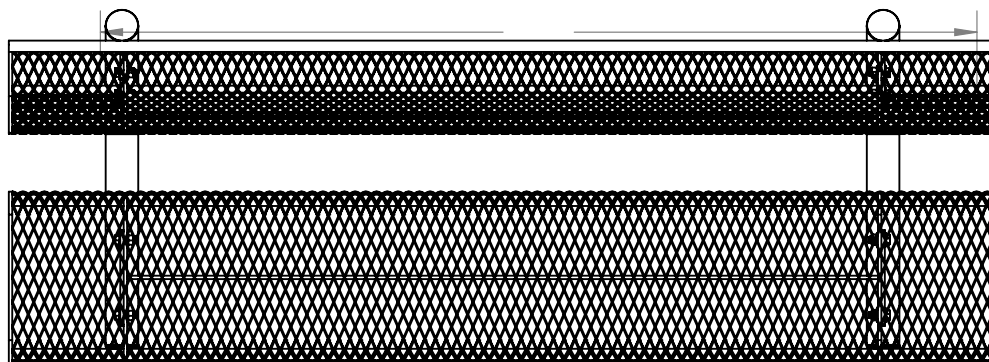

SKU: 766be120

- Variations:  
 766be120-5  
 766be120-17  
 766be120-29  
 766be120-41  
 766be120-53  
 766be120-65  
 766be120-77  
 766be120-89  
 766be120-101  
 766be120-113  
 766be120-125  
 766be120-137  
 766be120-149  
 766be120-161  
 766be120-173  
 766be120-185  
 766be120-197  
 766be120-209  
 766be120-221  
 766be120-233  
 766be120-245  
 766be120-257

72.00

3.90

55.50

**ParkTastic**

Manufactured For:

**PROPRIETARY AND CONFIDENTIAL**  
 THE INFORMATION CONTAINED IN THIS DRAWING IS THE SOLE PROPERTY OF Park Warehouse, LLC. 5301 North Federal Highway, Suite 140, Boca Raton, FL. ANY REPRODUCTION IN PART OR AS A WHOLE WITHOUT THE WRITTEN PERMISSION OF Park Warehouse, LLC. 5301 North Federal Highway, Suite 140, Boca Raton, FL. IS PROHIBITED.

SIZE	DWG. NO.	REV
<b>A</b>	<b>766be120</b>	

WEIGHT:

SHEET 2 OF 3