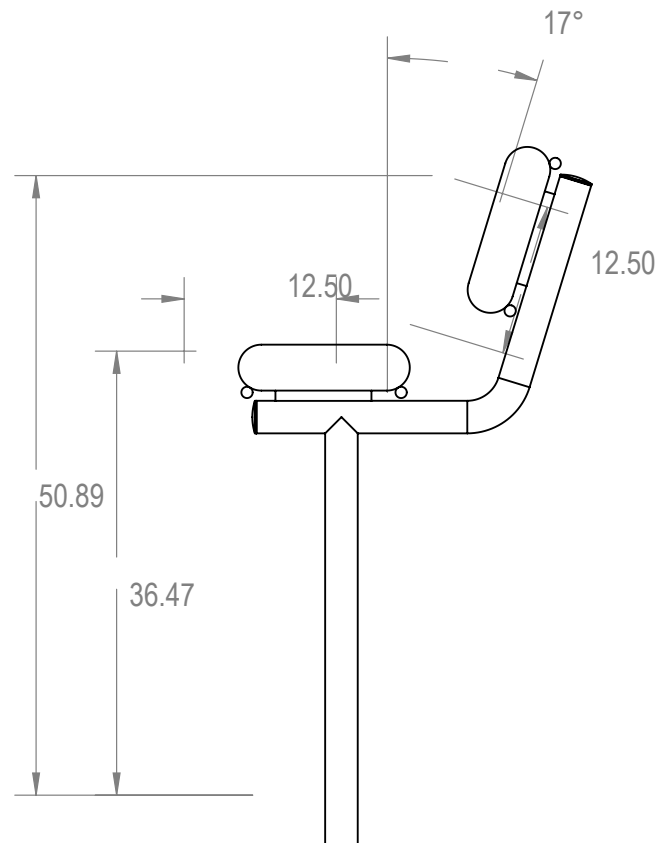

SKU: 766be120

1. Variations:
   766be120-5
   766be120-17
   766be120-29
   766be120-41
   766be120-53
   766be120-65
   766be120-77
   766be120-89
   766be120-101
   766be120-113
   766be120-125
   766be120-137
   766be120-149
   766be120-161
   766be120-173
   766be120-185
   766be120-197
   766be120-209
   766be120-221
   766be120-233
   766be120-245
   766be120-257

72.00

3.90

55.50

ParkTastic

Manufactured For:

PROPRIETARY AND CONFIDENTIAL
THE INFORMATION CONTAINED IN THIS DRAWING IS THE SOLE PROPERTY OF Park Warehouse, LLC. 5301 North Federal Highway, Suite 140, Boca Raton, FL. ANY REPRODUCTION IN PART OR AS A WHOLE WITHOUT THE WRITTEN PERMISSION OF Park Warehouse, LLC. 5301 North Federal Highway, Suite 140, Boca Raton, FL. IS PROHIBITED.

	NAME	DATE
DRAWN	GM	2/8/2015
SALES APPR.		
CLIENT APPR.		
MFG APPR.		
Q.A.		

Design By -

CADWorksPro
Chicago, IL

www.cadworkspro.com

ParkTastic

TITLE:

**6Ft Rolled Bench with Back
InGround - Expanded Metal**

SIZE	DWG. NO.	REV
A	766be120	

WEIGHT:

SHEET 2 OF 3