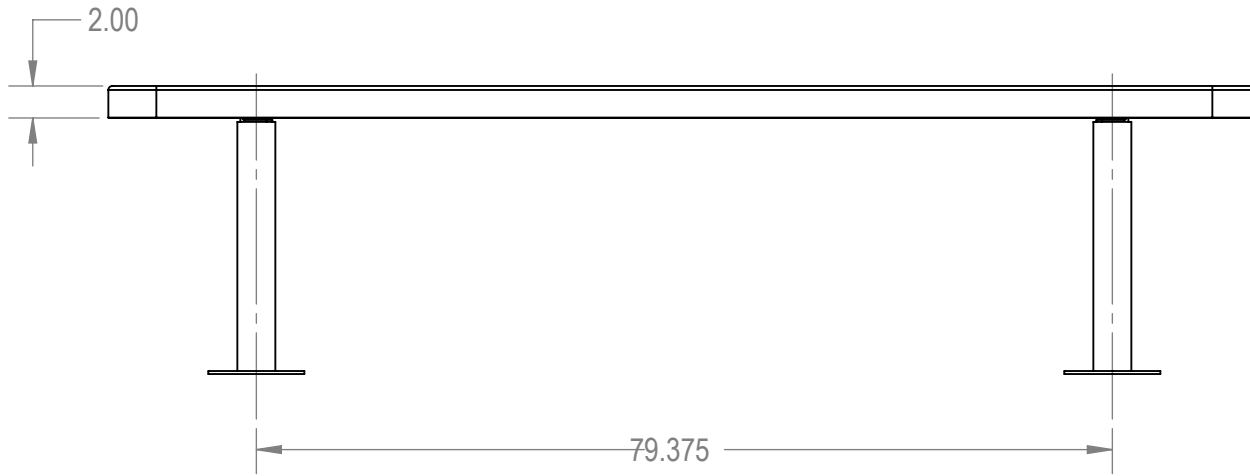

SKU: 766be115
 Variations:
 766be115-18
 766be115-36
 766be115-54
 766be115-72
 766be115-90
 766be115-108
 766be115-126
 766be115-144
 766be115-162
 766be115-180
 766be115-198
 766be115-216
 766be115-234
 766be115-252
 766be115-270
 766be115-288
 766be115-306
 766be115-324
 766be115-342
 766be115-360
 766be115-378
 766be115-396

	NAME	DATE
DRAWN	GM	2/1/2016
SALES APPR.		
CLIENT APPR.		
MFG APPR.		
Q.A.		

Design By -
CADWorksPro
 Chicago, IL
www.cadworkspro.com

ParkTastic		
TITLE: 8Ft Players Bench without Back Surface Mnt - Perforated Metal		
SIZE A	DWG. NO. 766be115	REV
WEIGHT:		SHEET 3 OF 3