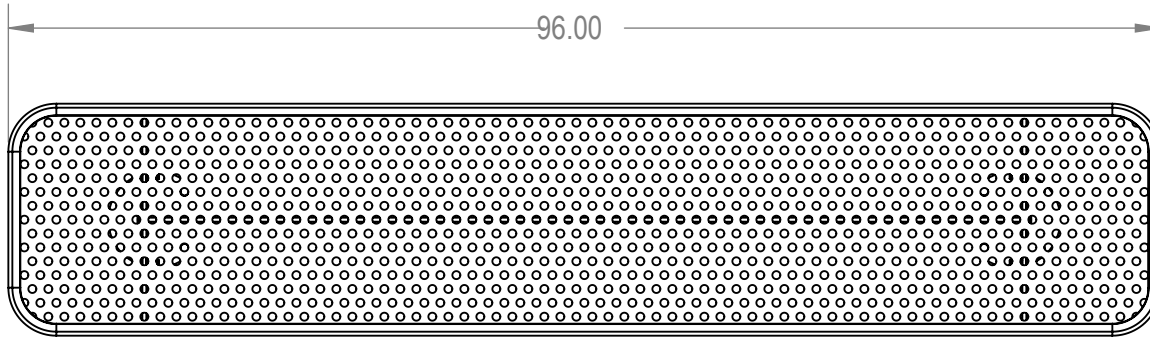

SKU: 766be115
 Variations:
 766be115-18
 766be115-36
 766be115-54
 766be115-72
 766be115-90
 766be115-108
 766be115-126
 766be115-144
 766be115-162
 766be115-180
 766be115-198
 766be115-216
 766be115-234
 766be115-252
 766be115-270
 766be115-288
 766be115-306
 766be115-324
 766be115-342
 766be115-360
 766be115-378
 766be115-396

Manufactured For:

PROPRIETARY AND CONFIDENTIAL
 THE INFORMATION CONTAINED IN THIS DRAWING IS THE SOLE PROPERTY OF Park Warehouse, LLC. 5301 North Federal Highway, Suite 140, Boca Raton, FL. ANY REPRODUCTION IN PART OR AS A WHOLE WITHOUT THE WRITTEN PERMISSION OF Park Warehouse, LLC. 5301 North Federal Highway, Suite 140, Boca Raton, FL. IS PROHIBITED.

	NAME	DATE
DRAWN	GM	2/1/2016
SALES APPR.		
CLIENT APPR.		
MFG APPR.		
Q.A.		

Design By -
CADWorksPro
 Chicago, IL
www.cadworkspro.com

ParkTastic		
TITLE: 8Ft Players Bench without Back Surface Mnt - Perforated Metal		
SIZE A	DWG. NO. 766be115	REV
WEIGHT:		SHEET 3 OF 3