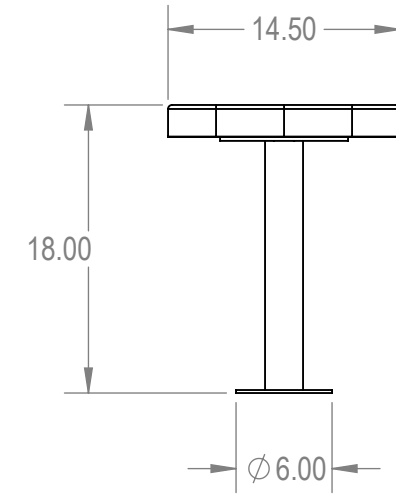

SKU: 766be115
Variations:
766be115-18
766be115-36
766be115-54
766be115-72
766be115-90
766be115-108
766be115-126
766be115-144
766be115-162
766be115-180
766be115-198
766be115-216
766be115-234
766be115-252
766be115-270
766be115-288
766be115-306
766be115-324
766be115-342
766be115-360
766be115-378
766be115-396

Manufactured For:

PROPRIETARY AND CONFIDENTIAL
THE INFORMATION CONTAINED IN THIS DRAWING IS THE SOLE PROPERTY OF Park Warehouse, LLC. 5301 North Federal Highway, Suite 140, Boca Raton, FL. ANY REPRODUCTION IN PART OR AS A WHOLE WITHOUT THE WRITTEN PERMISSION OF Park Warehouse, LLC. 5301 North Federal Highway, Suite 140, Boca Raton, FL. IS PROHIBITED.

	NAME	DATE
DRAWN	GM	2/1/2016
SALES APPR.		
CLIENT APPR.		
MFG APPR.		
Q.A.		

Design By -
CADWorksPro
Chicago, IL
www.cadworkspro.com

ParkTastic		
TITLE: 8Ft Players Bench without Back Surface Mnt - Perforated Metal		
SIZE A	DWG. NO. 766be115	REV
WEIGHT:		SHEET 3 OF 3