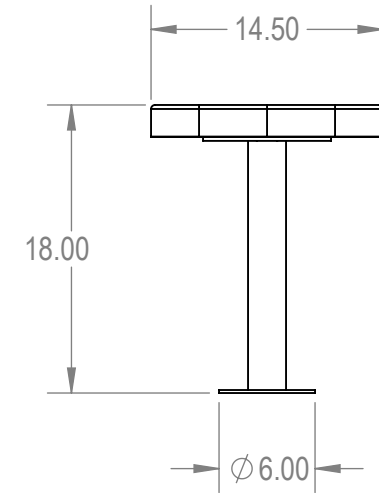

SKU: 766be115
Variations:
766be115-15
766be115-33
766be115-51
766be115-69
766be115-87
766be115-105
766be115-123
766be115-141
766be115-159
766be115-177
766be115-195
766be115-213
766be115-231
766be115-249
766be115-267
766be115-285
766be115-303
766be115-321
766be115-339
766be115-357
766be115-375
766be115-393

ParkTastic

Manufactured For:

PROPRIETARY AND CONFIDENTIAL

THE INFORMATION CONTAINED IN THIS DRAWING IS THE SOLE PROPERTY OF Park Warehouse, LLC. 5301 North Federal Highway, Suite 140, Boca Raton, FL. ANY REPRODUCTION IN PART OR AS A WHOLE WITHOUT THE WRITTEN PERMISSION OF Park Warehouse, LLC. 5301 North Federal Highway, Suite 140, Boca Raton, FL. IS PROHIBITED.

	NAME	DATE
DRAWN	GM	2/1/2016
SALES APPR.		
CLIENT APPR.		
MFG APPR.		
Q.A.		

Design By -

CADWorksPro
Chicago, IL

www.cadworkspro.com

ParkTastic

TITLE:

**6Ft Players Bench without Back
Surface Mnt - Perforated Metal**

SIZE	DWG. NO.	REV
A	766be115	

WEIGHT:

SHEET 3 OF 3