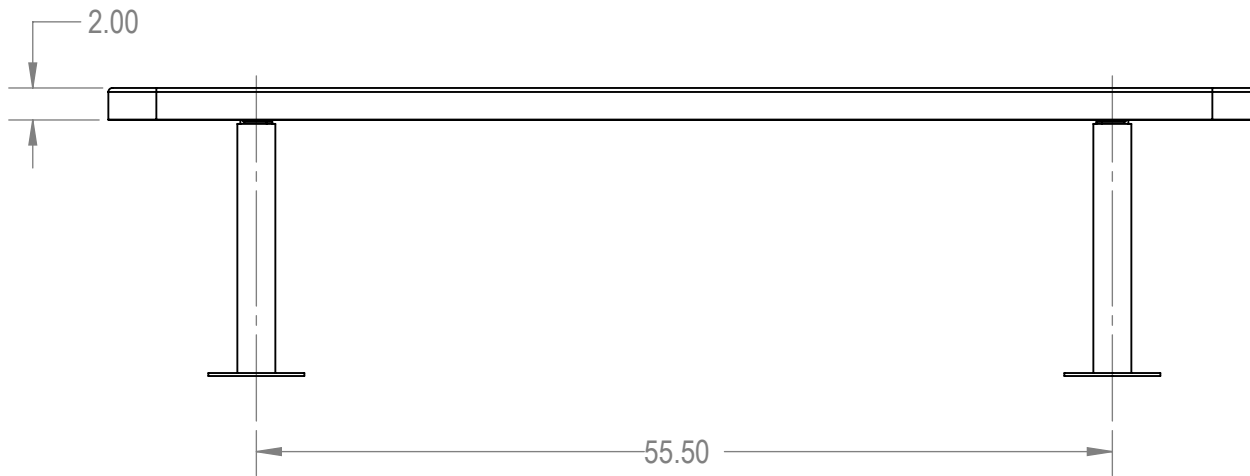

SKU: 766be115
Variations:
766be115-15
766be115-33
766be115-51
766be115-69
766be115-87
766be115-105
766be115-123
766be115-141
766be115-159
766be115-177
766be115-195
766be115-213
766be115-231
766be115-249
766be115-267
766be115-285
766be115-303
766be115-321
766be115-339
766be115-357
766be115-375
766be115-393

ParkTastic

Manufactured For:

PROPRIETARY AND CONFIDENTIAL

THE INFORMATION CONTAINED IN THIS DRAWING IS THE SOLE PROPERTY OF Park Warehouse, LLC. 5301 North Federal Highway, Suite 140, Boca Raton, FL. ANY REPRODUCTION IN PART OR AS A WHOLE WITHOUT THE WRITTEN PERMISSION OF Park Warehouse, LLC. 5301 North Federal Highway, Suite 140, Boca Raton, FL. IS PROHIBITED.

	NAME	DATE
DRAWN	GM	2/1/2016
SALES APPR.		
CLIENT APPR.		
MFG APPR.		
Q.A.		

Design By -

CADWorksPro
Chicago, IL

www.cadworkspro.com

ParkTastic

TITLE:

**6Ft Players Bench without Back
Surface Mnt - Perforated Metal**

SIZE	DWG. NO.	REV
A	766be115	

WEIGHT:

SHEET 3 OF 3