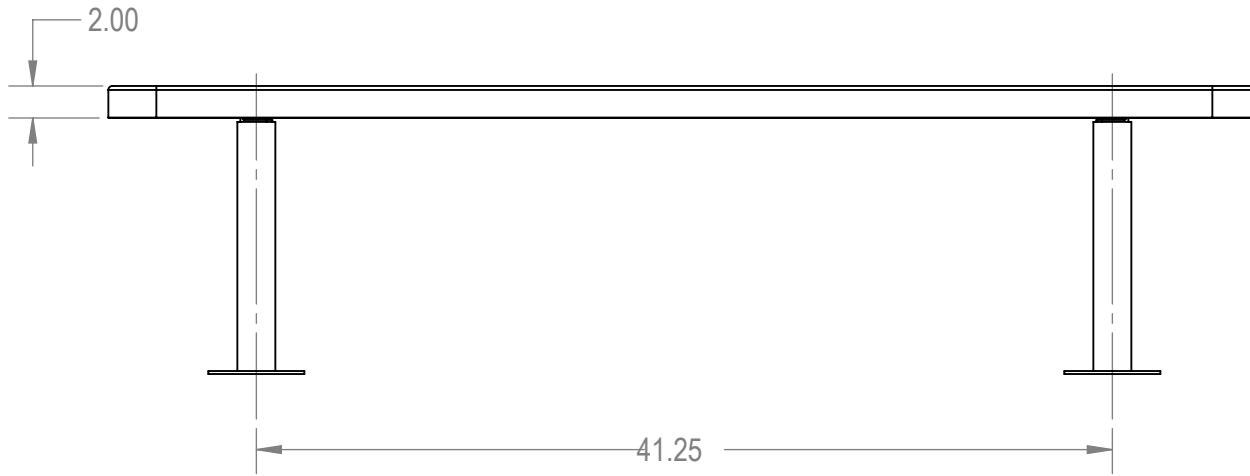

SKU: 766be115
Variations:
766be115-12
766be115-30
766be115-48
766be115-66
766be115-84
766be115-102
766be115-120
766be115-138
766be115-156
766be115-174
766be115-192
766be115-210
766be115-228
766be115-246
766be115-264
766be115-282
766be115-300
766be115-318
766be115-336
766be115-354
766be115-372
766be115-390

ParkTastic

Manufactured For:

PROPRIETARY AND CONFIDENTIAL

THE INFORMATION CONTAINED IN THIS DRAWING IS THE SOLE PROPERTY OF Park Warehouse, LLC. 5301 North Federal Highway, Suite 140, Boca Raton, FL. ANY REPRODUCTION IN PART OR AS A WHOLE WITHOUT THE WRITTEN PERMISSION OF Park Warehouse, LLC. 5301 North Federal Highway, Suite 140, Boca Raton, FL. IS PROHIBITED.

	NAME	DATE
DRAWN	GM	2/1/2016
SALES APPR.		
CLIENT APPR.		
MFG APPR.		
Q.A.		

Design By -

CADWorksPro
Chicago, IL

www.cadworkspro.com

ParkTastic

TITLE:

**4Ft Players Bench without Back
Surface Mnt - Perforated Metal**

SIZE	DWG. NO.	REV
A	766be115	

WEIGHT:

SHEET 3 OF 3