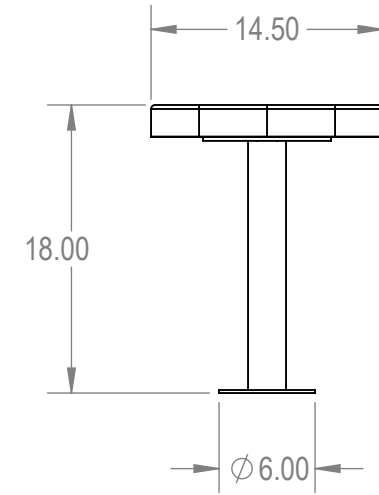

SKU: 766be115
Variations:
766be115-12
766be115-30
766be115-48
766be115-66
766be115-84
766be115-102
766be115-120
766be115-138
766be115-156
766be115-174
766be115-192
766be115-210
766be115-228
766be115-246
766be115-264
766be115-282
766be115-300
766be115-318
766be115-336
766be115-354
766be115-372
766be115-390

ParkTastic

Manufactured For:

PROPRIETARY AND CONFIDENTIAL

THE INFORMATION CONTAINED IN THIS DRAWING IS THE SOLE PROPERTY OF Park Warehouse, LLC. 5301 North Federal Highway, Suite 140, Boca Raton, FL. ANY REPRODUCTION IN PART OR AS A WHOLE WITHOUT THE WRITTEN PERMISSION OF Park Warehouse, LLC. 5301 North Federal Highway, Suite 140, Boca Raton, FL. IS PROHIBITED.

	NAME	DATE
DRAWN	GM	2/1/2016
SALES APPR.		
CLIENT APPR.		
MFG APPR.		
Q.A.		

Design By -

CADWorksPro
Chicago, IL

www.cadworkspro.com

ParkTastic

TITLE:

**4Ft Players Bench without Back
Surface Mnt - Perforated Metal**

SIZE	DWG. NO.	REV
A	766be115	

WEIGHT:

SHEET 3 OF 3