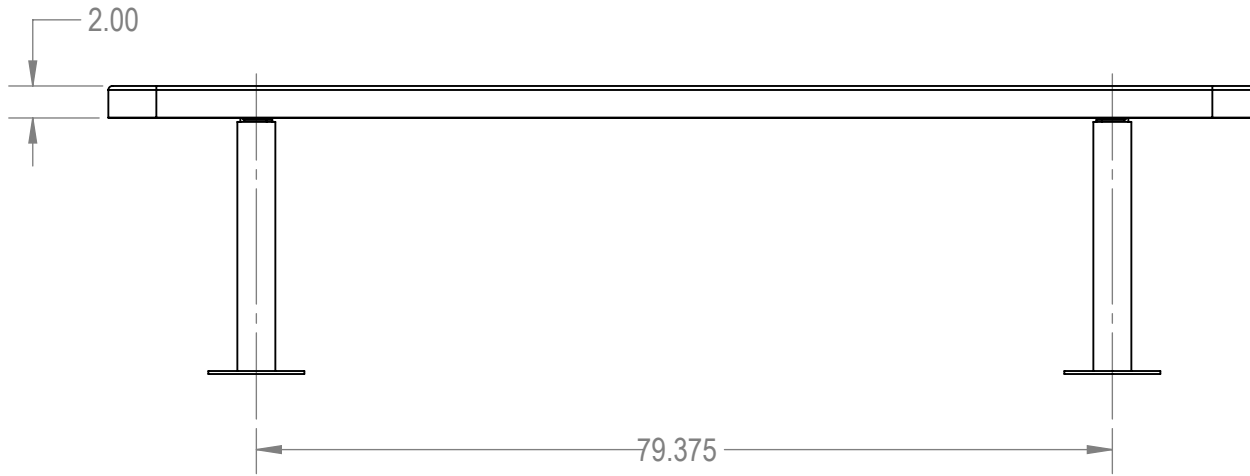

SKU: 766be115
Variations:
766be115-9
766be115-27
766be115-45
766be115-63
766be115-81
766be115-99
766be115-117
766be115-135
766be115-153
766be115-171
766be115-189
766be115-207
766be115-225
766be115-243
766be115-261
766be115-279
766be115-297
766be115-315
766be115-333
766be115-351
766be115-369
766be115-387

Manufactured For:

PROPRIETARY AND CONFIDENTIAL
THE INFORMATION CONTAINED IN THIS DRAWING IS THE SOLE PROPERTY OF Park Warehouse, LLC. 5301 North Federal Highway, Suite 140, Boca Raton, FL. ANY REPRODUCTION IN PART OR AS A WHOLE WITHOUT THE WRITTEN PERMISSION OF Park Warehouse, LLC, 5301 North Federal Highway, Suite 140, Boca Raton, FL. IS PROHIBITED.

	NAME	DATE
DRAWN	GM	2/1/2016
SALES APPR.		
CLIENT APPR.		
MFG APPR.		
Q.A.		

Design By -
CADWorksPro
Chicago, IL
www.cadworkspro.com

ParkTastic		
TITLE: 8Ft Players Bench without Back Surface Mnt - Expanded Metal		
SIZE A	DWG. NO. 766be115	REV
WEIGHT:		SHEET 2 OF 3