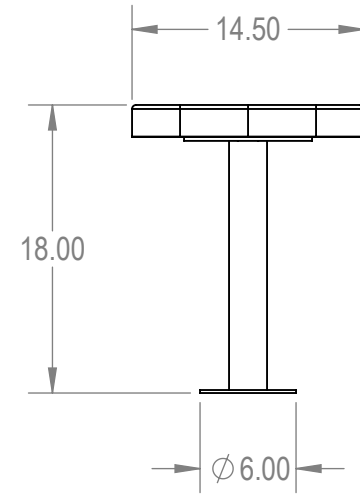

SKU: 766be115
Variations:
766be115-9
766be115-27
766be115-45
766be115-63
766be115-81
766be115-99
766be115-117
766be115-135
766be115-153
766be115-171
766be115-189
766be115-207
766be115-225
766be115-243
766be115-261
766be115-279
766be115-297
766be115-315
766be115-333
766be115-351
766be115-369
766be115-387

Manufactured For:

PROPRIETARY AND CONFIDENTIAL
THE INFORMATION CONTAINED IN THIS DRAWING IS THE SOLE PROPERTY OF Park Warehouse, LLC. 5301 North Federal Highway, Suite 140, Boca Raton, FL. ANY REPRODUCTION IN PART OR AS A WHOLE WITHOUT THE WRITTEN PERMISSION OF Park Warehouse, LLC, 5301 North Federal Highway, Suite 140, Boca Raton, FL. IS PROHIBITED.

	NAME	DATE
DRAWN	GM	2/1/2016
SALES APPR.		
CLIENT APPR.		
MFG APPR.		
Q.A.		

Design By -
CADWorksPro
Chicago, IL
www.cadworkspro.com

ParkTastic		
TITLE: 8Ft Players Bench without Back Surface Mnt - Expanded Metal		
SIZE A	DWG. NO. 766be115	REV
WEIGHT:		SHEET 2 OF 3