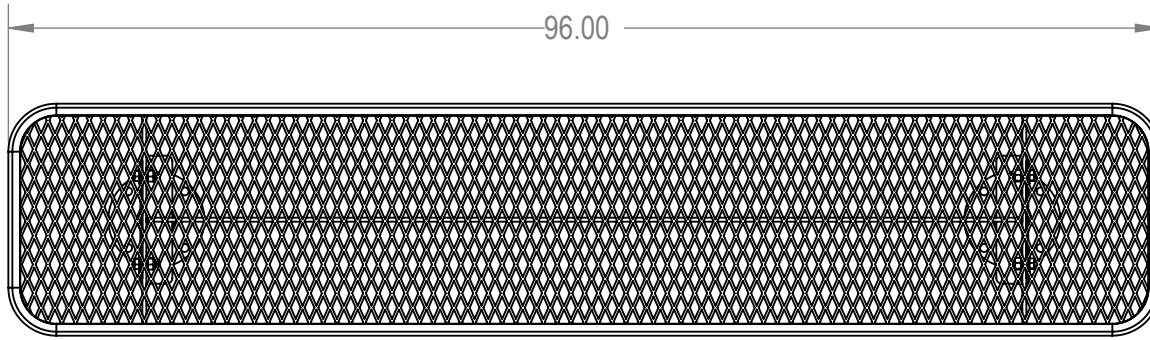

SKU: 766be115  
 Variations:  
 766be115-9  
 766be115-27  
 766be115-45  
 766be115-63  
 766be115-81  
 766be115-99  
 766be115-117  
 766be115-135  
 766be115-153  
 766be115-171  
 766be115-189  
 766be115-207  
 766be115-225  
 766be115-243  
 766be115-261  
 766be115-279  
 766be115-297  
 766be115-315  
 766be115-333  
 766be115-351  
 766be115-369  
 766be115-387

Manufactured For:

**PROPRIETARY AND CONFIDENTIAL**  
 THE INFORMATION CONTAINED IN THIS DRAWING IS THE SOLE PROPERTY OF Park Warehouse, LLC. 5301 North Federal Highway, Suite 140, Boca Raton, FL. ANY REPRODUCTION IN PART OR AS A WHOLE WITHOUT THE WRITTEN PERMISSION OF Park Warehouse, LLC, 5301 North Federal Highway, Suite 140, Boca Raton, FL. IS PROHIBITED.

	NAME	DATE
DRAWN	GM	2/1/2016
SALES APPR.		
CLIENT APPR.		
MFG APPR.		
Q.A.		

Design By -  
**CADWorksPro**  
 Chicago, IL  
[www.cadworkspro.com](http://www.cadworkspro.com)

<b>ParkTastic</b>		
TITLE: <b>8Ft Players Bench without Back Surface Mnt - Expanded Metal</b>		
SIZE <b>A</b>	DWG. NO. <b>766be115</b>	REV
WEIGHT:		SHEET 2 OF 3