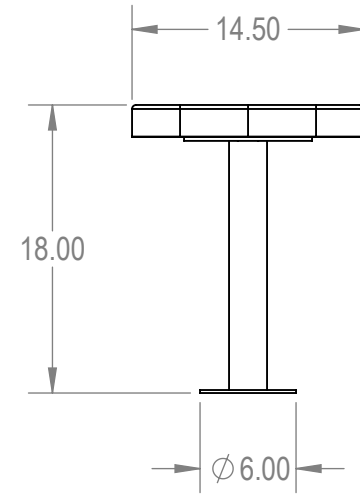

SKU: 766be115
Vairations:
766be115-6
766be115-24
766be115-42
766be115-60
766be115-78
766be115-96
766be115-114
766be115-132
766be115-150
766be115-168
766be115-186
766be115-204
766be115-222
766be115-240
766be115-258
766be115-276
766be115-294
766be115-312
766be115-330
766be115-348
766be115-366
766be115-384

ParkTastic

Manufactured For:

PROPRIETARY AND CONFIDENTIAL
THE INFORMATION CONTAINED IN THIS DRAWING IS THE SOLE PROPERTY OF Park Warehouse, LLC. 5301 North Federal Highway, Suite 140, Boca Raton, FL. ANY REPRODUCTION IN PART OR AS A WHOLE WITHOUT THE WRITTEN PERMISSION OF Park Warehouse, LLC, 5301 North Federal Highway, Suite 140, Boca Raton, FL. IS PROHIBITED.

	NAME	DATE
DRAWN	GM	2/1/2016
SALES APPR.		
CLIENT APPR.		
MFG APPR.		
Q.A.		

Design By -

CADWorksPro
Chicago, IL

www.cadworkspro.com

ParkTastic

TITLE:

**6Ft Players Bench without Back
Surface Mnt - Expanded Metal**

SIZE	DWG. NO.	REV
A	766be115	

WEIGHT:

SHEET 2 OF 3