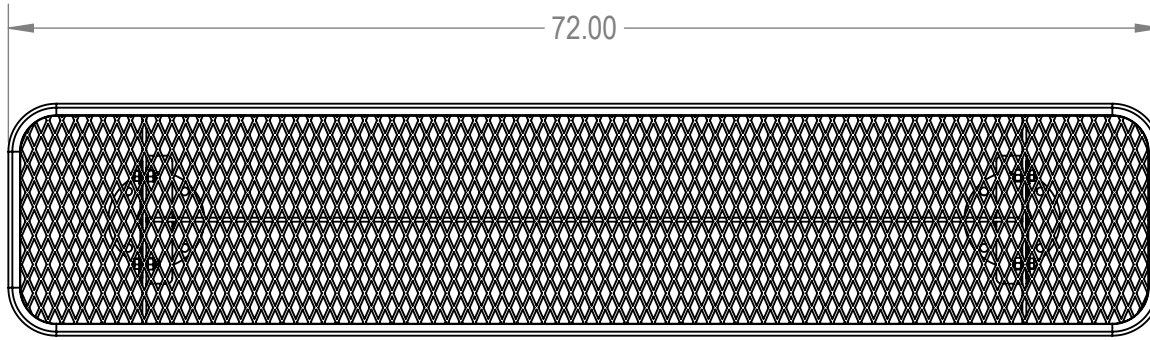

SKU: 766be115
 Vairations:
 766be115-6
 766be115-24
 766be115-42
 766be115-60
 766be115-78
 766be115-96
 766be115-114
 766be115-132
 766be115-150
 766be115-168
 766be115-186
 766be115-204
 766be115-222
 766be115-240
 766be115-258
 766be115-276
 766be115-294
 766be115-312
 766be115-330
 766be115-348
 766be115-366
 766be115-384

	NAME	DATE
DRAWN	GM	2/1/2016
SALES APPR.		
CLIENT APPR.		
MFG APPR.		
Q.A.		

Design By -

CADWorksPro
 Chicago, IL

www.cadworkspro.com

ParkTastic

TITLE:

**6Ft Players Bench without Back
 Surface Mnt - Expanded Metal**

SIZE	DWG. NO.	REV
A	766be115	

WEIGHT:

SHEET 2 OF 3