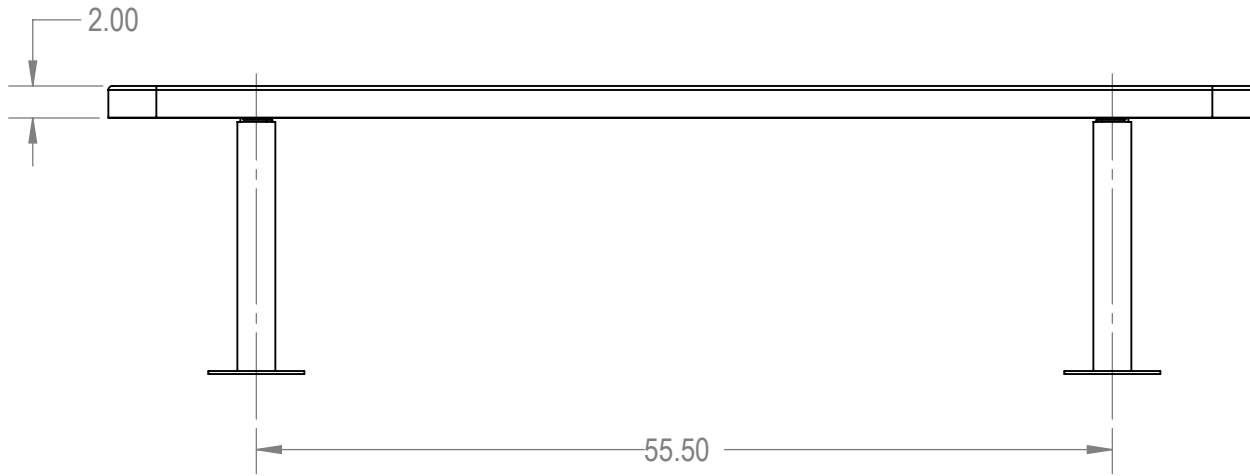

SKU: 766be115
Vairations:
766be115-6
766be115-24
766be115-42
766be115-60
766be115-78
766be115-96
766be115-114
766be115-132
766be115-150
766be115-168
766be115-186
766be115-204
766be115-222
766be115-240
766be115-258
766be115-276
766be115-294
766be115-312
766be115-330
766be115-348
766be115-366
766be115-384

ParkTastic

Manufactured For:

PROPRIETARY AND CONFIDENTIAL
THE INFORMATION CONTAINED IN THIS DRAWING IS THE SOLE PROPERTY OF Park Warehouse, LLC. 5301 North Federal Highway, Suite 140, Boca Raton, FL. ANY REPRODUCTION IN PART OR AS A WHOLE WITHOUT THE WRITTEN PERMISSION OF Park Warehouse, LLC, 5301 North Federal Highway, Suite 140, Boca Raton, FL. IS PROHIBITED.

	NAME	DATE
DRAWN	GM	2/1/2016
SALES APPR.		
CLIENT APPR.		
MFG APPR.		
Q.A.		

Design By -

CADWorksPro
Chicago, IL

www.cadworkspro.com

ParkTastic

TITLE:

**6Ft Players Bench without Back
Surface Mnt - Expanded Metal**

SIZE	DWG. NO.	REV
A	766be115	

WEIGHT:

SHEET 2 OF 3