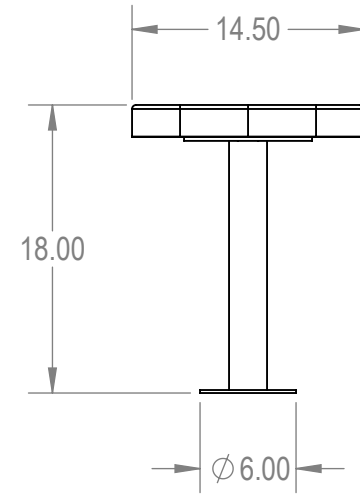

SKU: 766be115
Variations:
766be115-3
766be115-21
766be115-39
766be115-57
766be115-75
766be115-93
766be115-111
766be115-129
766be115-147
766be115-165
766be115-183
766be115-201
766be115-219
766be115-237
766be115-255
766be115-273
766be115-291
766be115-309
766be115-327
766be115-345
766be115-363
766be115-381

ParkTastic

Manufactured For:

PROPRIETARY AND CONFIDENTIAL
THE INFORMATION CONTAINED IN THIS DRAWING IS THE SOLE PROPERTY OF Park Warehouse, LLC. 5301 North Federal Highway, Suite 140, Boca Raton, FL. ANY REPRODUCTION IN PART OR AS A WHOLE WITHOUT THE WRITTEN PERMISSION OF Park Warehouse, LLC, 5301 North Federal Highway, Suite 140, Boca Raton, FL. IS PROHIBITED.

	NAME	DATE
DRAWN	GM	2/1/2016
SALES APPR.		
CLIENT APPR.		
MFG APPR.		
Q.A.		

Design By -

CADWorksPro
Chicago, IL

www.cadworkspro.com

ParkTastic

TITLE:

**4Ft Players Bench without Back
Surface Mnt - Expanded Metal**

SIZE	DWG. NO.	REV
A	766be115	

WEIGHT:

SHEET 2 OF 3