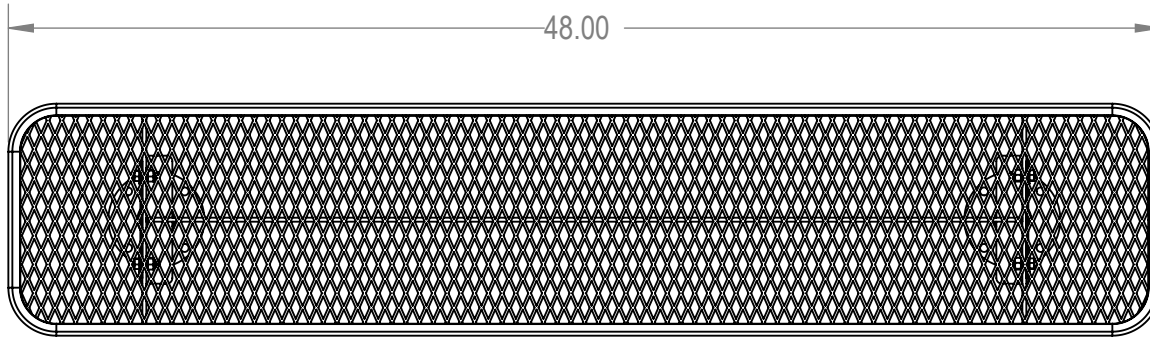

SKU: 766be115
 Variations:
 766be115-3
 766be115-21
 766be115-39
 766be115-57
 766be115-75
 766be115-93
 766be115-111
 766be115-129
 766be115-147
 766be115-165
 766be115-183
 766be115-201
 766be115-219
 766be115-237
 766be115-255
 766be115-273
 766be115-291
 766be115-309
 766be115-327
 766be115-345
 766be115-363
 766be115-381

	NAME	DATE
DRAWN	GM	2/1/2016
SALES APPR.		
CLIENT APPR.		
MFG APPR.		
Q.A.		

Design By -

CADWorksPro
 Chicago, IL

www.cadworkspro.com

ParkTastic

TITLE:

**4Ft Players Bench without Back
 Surface Mnt - Expanded Metal**

SIZE	DWG. NO.	REV
A	766be115	

WEIGHT:

SHEET 2 OF 3