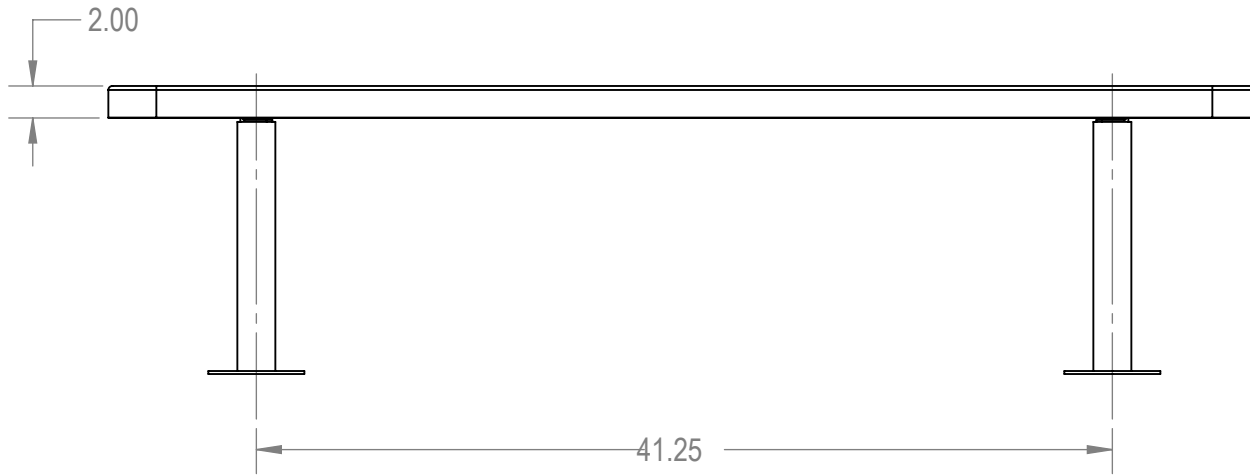

SKU: 766be115
Variations:
766be115-3
766be115-21
766be115-39
766be115-57
766be115-75
766be115-93
766be115-111
766be115-129
766be115-147
766be115-165
766be115-183
766be115-201
766be115-219
766be115-237
766be115-255
766be115-273
766be115-291
766be115-309
766be115-327
766be115-345
766be115-363
766be115-381

ParkTastic

Manufactured For:

PROPRIETARY AND CONFIDENTIAL
THE INFORMATION CONTAINED IN THIS DRAWING IS THE SOLE PROPERTY OF Park Warehouse, LLC. 5301 North Federal Highway, Suite 140, Boca Raton, FL. ANY REPRODUCTION IN PART OR AS A WHOLE WITHOUT THE WRITTEN PERMISSION OF Park Warehouse, LLC, 5301 North Federal Highway, Suite 140, Boca Raton, FL. IS PROHIBITED.

	NAME	DATE
DRAWN	GM	2/1/2016
SALES APPR.		
CLIENT APPR.		
MFG APPR.		
Q.A.		

Design By -

CADWorksPro
Chicago, IL

www.cadworkspro.com

ParkTastic

TITLE:

**4Ft Players Bench without Back
Surface Mnt - Expanded Metal**

SIZE	DWG. NO.	REV
A	766be115	

WEIGHT:

SHEET 2 OF 3