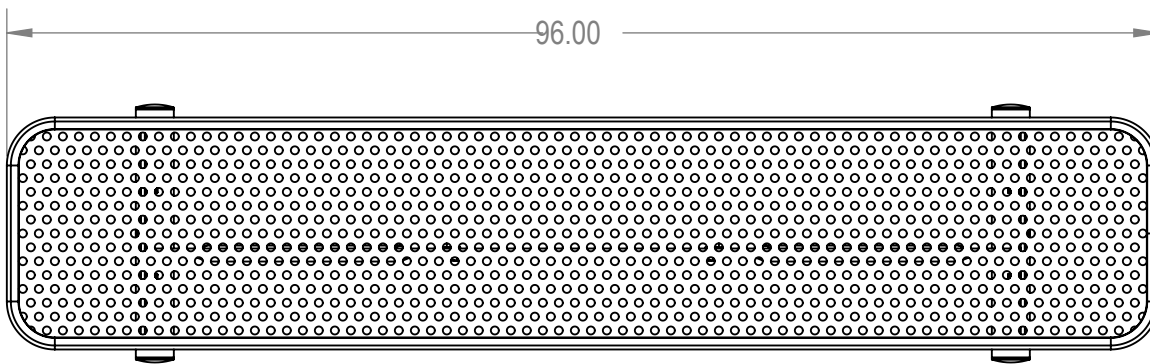

SKU: 766be115
 Variations:
 766be115-16
 766be115-34
 766be115-52
 766be115-70
 766be115-88
 766be115-106
 766be115-124
 766be115-142
 766be115-160
 766be115-178
 766be115-196
 766be115-214
 766be115-232
 766be115-250
 766be115-268
 766be115-286
 766be115-304
 766be115-322
 766be115-340
 766be115-358
 766be115-376
 766be115-394

	NAME	DATE
DRAWN	GM	2/1/2016
SALES APPR.		
CLIENT APPR.		
MFG APPR.		
Q.A.		

Design By -

CADWorksPro
Chicago, IL

www.cadworkspro.com

ParkTastic

TITLE:

8Ft Players Bench without Back
Portable - Perforated Metal