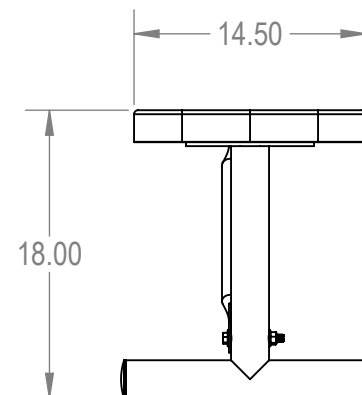

SKU: 766be115
Variations:
766be115-16
766be115-34
766be115-52
766be115-70
766be115-88
766be115-106
766be115-124
766be115-142
766be115-160
766be115-178
766be115-196
766be115-214
766be115-232
766be115-250
766be115-268
766be115-286
766be115-304
766be115-322
766be115-340
766be115-358
766be115-376
766be115-394

ParkTastic

Manufactured For:

PROPRIETARY AND CONFIDENTIAL

THE INFORMATION CONTAINED IN THIS DRAWING IS THE SOLE PROPERTY OF Park Warehouse, LLC. 5301 North Federal Highway, Suite 140, Boca Raton, FL. ANY REPRODUCTION IN PART OR AS A WHOLE WITHOUT THE WRITTEN PERMISSION OF Park Warehouse, LLC, 5301 North Federal Highway, Suite 140, Boca Raton, FL. IS PROHIBITED.

	NAME	DATE
DRAWN	GM	2/1/2016
SALES APPR.		
CLIENT APPR.		
MFG APPR.		
Q.A.		

Design By -

CADWorksPro
Chicago, IL

www.cadworkspro.com

ParkTastic

TITLE:

8Ft Players Bench without Back
Portable - Perforated Metal

SIZE	DWG. NO.	REV
A	766be115	

WEIGHT:

SHEET 3 OF 3