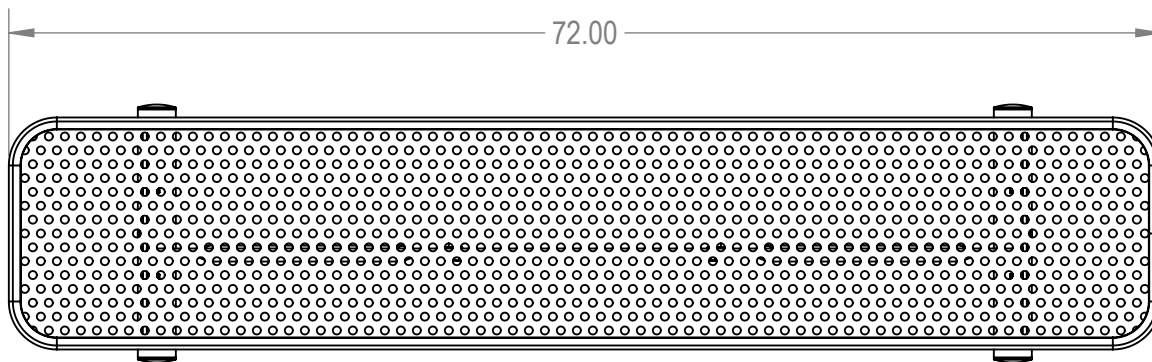

SKU: 766be115
 Variations:
 766be115-13
 766be115-31
 766be115-49
 766be115-67
 766be115-85
 766be115-103
 766be115-121
 766be115-139
 766be115-157
 766be115-175
 766be115-193
 766be115-211
 766be115-229
 766be115-247
 766be115-265
 766be115-283
 766be115-301
 766be115-319
 766be115-337
 766be115-355
 766be115-373
 766be115-391

ParkTastic

Manufactured For:

PROPRIETARY AND CONFIDENTIAL

THE INFORMATION CONTAINED IN THIS DRAWING IS THE SOLE PROPERTY OF Park Warehouse, LLC. 5301 North Federal Highway, Suite 140, Boca Raton, FL. ANY REPRODUCTION IN PART OR AS A WHOLE WITHOUT THE WRITTEN PERMISSION OF Park Warehouse, LLC, 5301 North Federal Highway, Suite 140, Boca Raton, FL. IS PROHIBITED.

	NAME	DATE
DRAWN	GM	2/1/2016
SALES APPR.		
CLIENT APPR.		
MFG APPR.		
Q.A.		

Design By -

CADWorksPro
Chicago, IL

www.cadworkspro.com

ParkTastic

TITLE:

6Ft Players Bench without Back
Portable - Perforated Metal