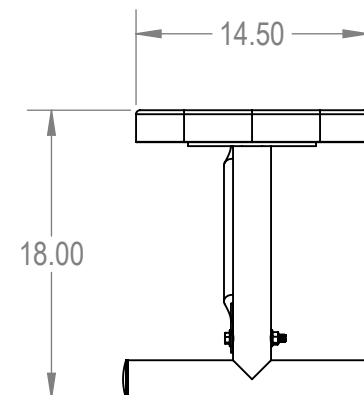

SKU: 766be115
Variations:
766be115-13
766be115-31
766be115-49
766be115-67
766be115-85
766be115-103
766be115-121
766be115-139
766be115-157
766be115-175
766be115-193
766be115-211
766be115-229
766be115-247
766be115-265
766be115-283
766be115-301
766be115-319
766be115-337
766be115-355
766be115-373
766be115-391

ParkTastic

Manufactured For:

PROPRIETARY AND CONFIDENTIAL

THE INFORMATION CONTAINED IN THIS DRAWING IS THE SOLE PROPERTY OF Park Warehouse, LLC. 5301 North Federal Highway, Suite 140, Boca Raton, FL. ANY REPRODUCTION IN PART OR AS A WHOLE WITHOUT THE WRITTEN PERMISSION OF Park Warehouse, LLC, 5301 North Federal Highway, Suite 140, Boca Raton, FL. IS PROHIBITED.

	NAME	DATE
DRAWN	GM	2/1/2016
SALES APPR.		
CLIENT APPR.		
MFG APPR.		
Q.A.		

Design By -

CADWorksPro
Chicago, IL

www.cadworkspro.com

ParkTastic

TITLE:

6Ft Players Bench without Back
Portable - Perforated Metal

SIZE	DWG. NO.	REV
A	766be115	

WEIGHT:

SHEET 3 OF 3