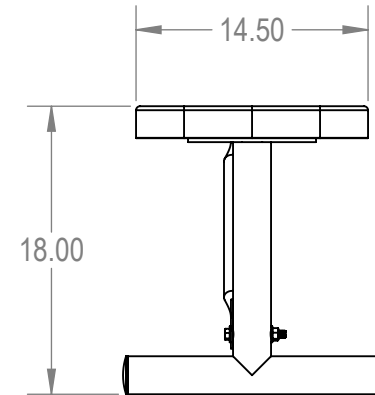

SKU: 766be115
Variations:
766be115-10
766be115-28
766be115-46
766be115-64
766be115-82
766be115-100
766be115-118
766be115-136
766be115-154
766be115-172
766be115-190
766be115-208
766be115-226
766be115-244
766be115-262
766be115-280
766be115-298
766be115-316
766be115-334
766be115-352
766be115-370
766be115-388

Manufactured For:

PROPRIETARY AND CONFIDENTIAL
THE INFORMATION CONTAINED IN THIS DRAWING IS THE SOLE PROPERTY OF Park Warehouse, LLC. 5301 North Federal Highway, Suite 140, Boca Raton, FL. ANY REPRODUCTION IN PART OR AS A WHOLE WITHOUT THE WRITTEN PERMISSION OF Park Warehouse, LLC, 5301 North Federal Highway, Suite 140, Boca Raton, FL. IS PROHIBITED.

	NAME	DATE
DRAWN	GM	2/1/2016
SALES APPR.		
CLIENT APPR.		
MFG APPR.		
Q.A.		

Design By -
CADWorksPro
Chicago, IL
www.cadworkspro.com

ParkTastic		
TITLE: 4Ft Players Bench without Back Portable - Perforated Metal		
SIZE A	DWG. NO. 766be115	REV
WEIGHT:		SHEET 3 OF 3