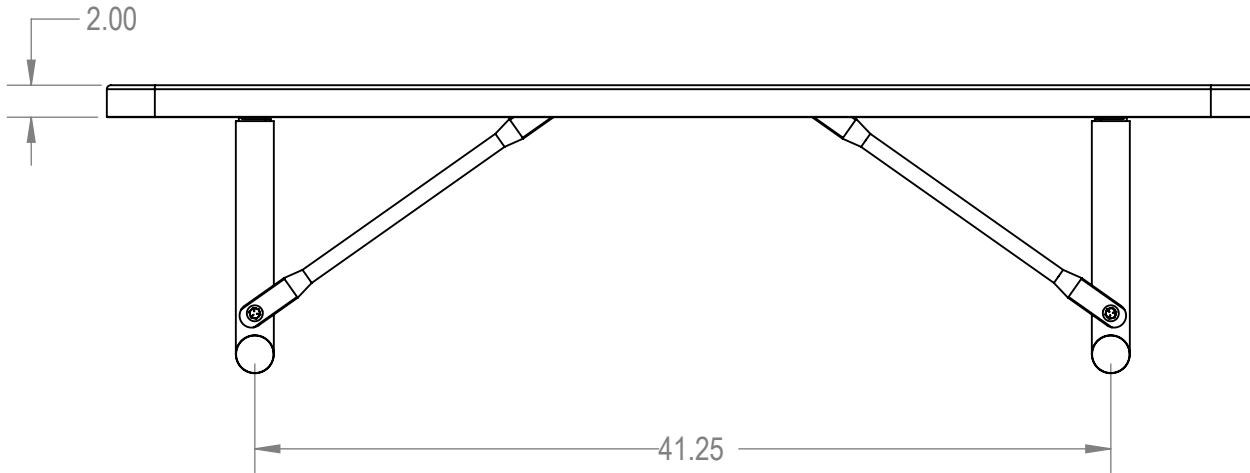

SKU: 766be115  
 Variations:  
 766be115-10  
 766be115-28  
 766be115-46  
 766be115-64  
 766be115-82  
 766be115-100  
 766be115-118  
 766be115-136  
 766be115-154  
 766be115-172  
 766be115-190  
 766be115-208  
 766be115-226  
 766be115-244  
 766be115-262  
 766be115-280  
 766be115-298  
 766be115-316  
 766be115-334  
 766be115-352  
 766be115-370  
 766be115-388

	NAME	DATE
DRAWN	GM	2/1/2016
SALES APPR.		
CLIENT APPR.		
MFG APPR.		
Q.A.		

Design By -  
**CADWorksPro**  
 Chicago, IL  
[www.cadworkspro.com](http://www.cadworkspro.com)

<b>ParkTastic</b>		
TITLE: <b>4Ft Players Bench without Back</b> <b>Portable - Perforated Metal</b>		
SIZE <b>A</b>	DWG. NO. <b>766be115</b>	REV
WEIGHT:		SHEET 3 OF 3