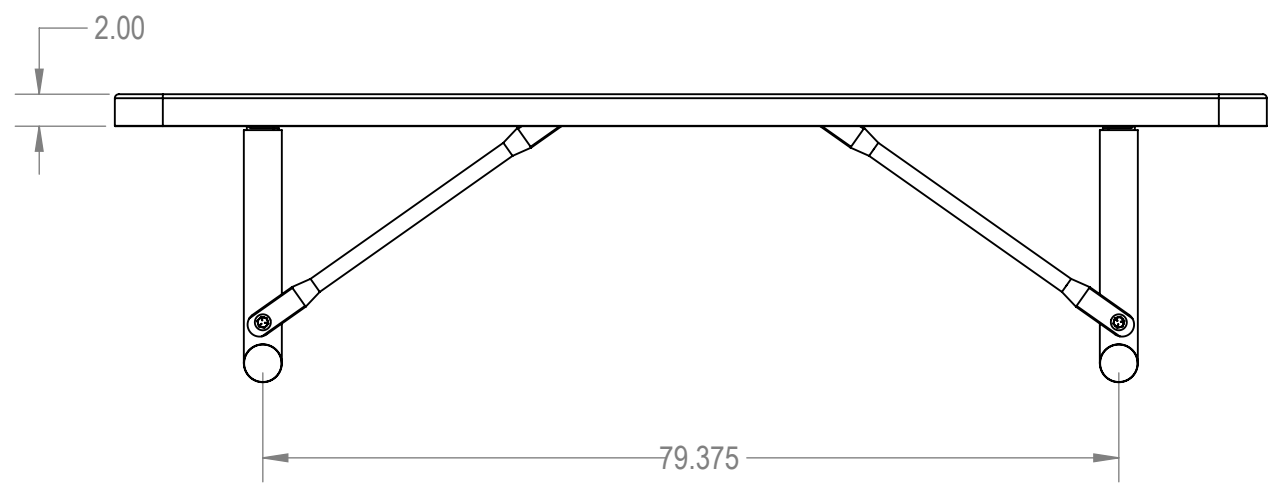

SKU: 766be115
Variations:
766be115-7
766be115-25
766be115-43
766be115-61
766be115-79
766be115-97
766be115-115
766be115-133
766be115-151
766be115-169
766be115-187
766be115-205
766be115-223
766be115-241
766be115-259
766be115-277
766be115-295
766be115-313
766be115-331
766be115-349
766be115-367
766be115-385

Manufactured For:

PROPRIETARY AND CONFIDENTIAL
THE INFORMATION CONTAINED IN THIS DRAWING IS THE SOLE PROPERTY OF Park Warehouse, LLC. 5301 North Federal Highway, Suite 140, Boca Raton, FL. ANY REPRODUCTION IN PART OR AS A WHOLE WITHOUT THE WRITTEN PERMISSION OF Park Warehouse, LLC. 5301 North Federal Highway, Suite 140, Boca Raton, FL. IS PROHIBITED.

	NAME	DATE
DRAWN	GM	2/1/2016
SALES APPR.		
CLIENT APPR.		
MFG APPR.		
Q.A.		

Design By -
CADWorksPro
Chicago, IL
www.cadworkspro.com

ParkTastic		
TITLE: 8ft Players Bench without Back Portable - Expanded Metal		
SIZE A	DWG. NO. 766be115	REV
WEIGHT:		SHEET 2 OF 3