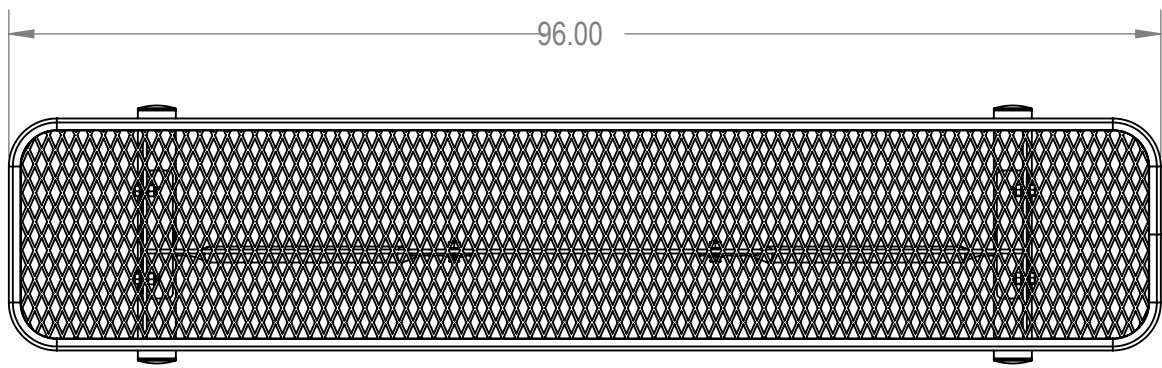

SKU: 766be115  
 Variations:  
 766be115-7  
 766be115-25  
 766be115-43  
 766be115-61  
 766be115-79  
 766be115-97  
 766be115-115  
 766be115-133  
 766be115-151  
 766be115-169  
 766be115-187  
 766be115-205  
 766be115-223  
 766be115-241  
 766be115-259  
 766be115-277  
 766be115-295  
 766be115-313  
 766be115-331  
 766be115-349  
 766be115-367  
 766be115-385

	NAME	DATE
DRAWN	GM	2/1/2016
SALES APPR.		
CLIENT APPR.		
MFG APPR.		
Q.A.		

Design By -  
**CADWorksPro**  
 Chicago, IL  
[www.cadworkspro.com](http://www.cadworkspro.com)

<b>ParkTastic</b>		
TITLE: <b>8ft Players Bench without Back</b> <b>Portable - Expanded Metal</b>		
SIZE <b>A</b>	DWG. NO. <b>766be115</b>	REV
WEIGHT:		SHEET 2 OF 3