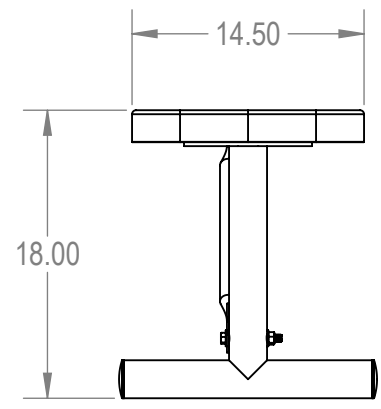

SKU: 766be115
Variations:
766be115-7
766be115-25
766be115-43
766be115-61
766be115-79
766be115-97
766be115-115
766be115-133
766be115-151
766be115-169
766be115-187
766be115-205
766be115-223
766be115-241
766be115-259
766be115-277
766be115-295
766be115-313
766be115-331
766be115-349
766be115-367
766be115-385

Manufactured For:

PROPRIETARY AND CONFIDENTIAL
THE INFORMATION CONTAINED IN THIS DRAWING IS THE SOLE PROPERTY OF Park Warehouse, LLC. 5301 North Federal Highway, Suite 140, Boca Raton, FL. ANY REPRODUCTION IN PART OR AS A WHOLE WITHOUT THE WRITTEN PERMISSION OF Park Warehouse, LLC. 5301 North Federal Highway, Suite 140, Boca Raton, FL. IS PROHIBITED.

	NAME	DATE
DRAWN	GM	2/1/2016
SALES APPR.		
CLIENT APPR.		
MFG APPR.		
Q.A.		

Design By -
CADWorksPro
Chicago, IL
www.cadworkspro.com

ParkTastic		
TITLE: 8ft Players Bench without Back Portable - Expanded Metal		
SIZE A	DWG. NO. 766be115	REV
WEIGHT:		SHEET 2 OF 3