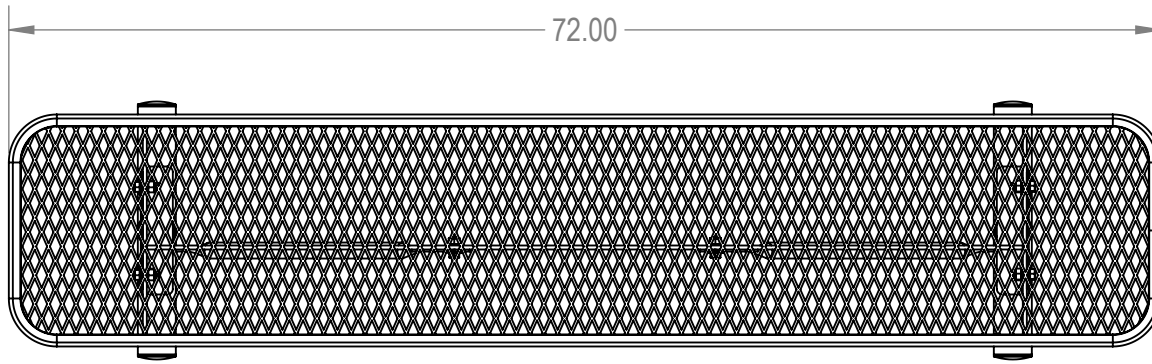

SKU: 766be115
 Variations:
 766be115-4
 766be115-22
 766be115-40
 766be115-58
 766be115-76
 766be115-94
 766be115-112
 766be115-130
 766be115-148
 766be115-166
 766be115-184
 766be115-202
 766be115-220
 766be115-238
 766be115-256
 766be115-274
 766be115-292
 766be115-310
 766be115-328
 766be115-346
 766be115-364
 766be115-382

	NAME	DATE
DRAWN	GM	2/1/2016
SALES APPR.		
CLIENT APPR.		
MFG APPR.		
Q.A.		

Design By -

CADWorksPro
Chicago, IL

www.cadworkspro.com

ParkTastic

TITLE:

6ft Players Bench without Back

Portable - Expanded Metal