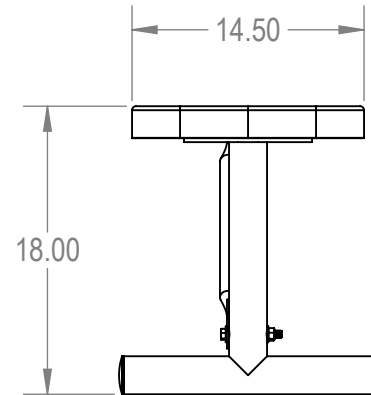

SKU: 766be115
Variations:
766be115-4
766be115-22
766be115-40
766be115-58
766be115-76
766be115-94
766be115-112
766be115-130
766be115-148
766be115-166
766be115-184
766be115-202
766be115-220
766be115-238
766be115-256
766be115-274
766be115-292
766be115-310
766be115-328
766be115-346
766be115-364
766be115-382

Manufactured For:

PROPRIETARY AND CONFIDENTIAL

THE INFORMATION CONTAINED IN THIS DRAWING IS THE SOLE PROPERTY OF Park Warehouse, LLC. 5301 North Federal Highway, Suite 140, Boca Raton, FL. ANY REPRODUCTION IN PART OR AS A WHOLE WITHOUT THE WRITTEN PERMISSION OF Park Warehouse, LLC. 5301 North Federal Highway, Suite 140, Boca Raton, FL. IS PROHIBITED.

	NAME	DATE
DRAWN	GM	2/1/2016
SALES APPR.		
CLIENT APPR.		
MFG APPR.		
Q.A.		

Design By -

CADWorksPro
Chicago, IL

www.cadworkspro.com

ParkTastic

TITLE:

6ft Players Bench without Back

Portable - Expanded Metal

SIZE
A

DWG. NO.
766be115

REV

WEIGHT:

SHEET 2 OF 3