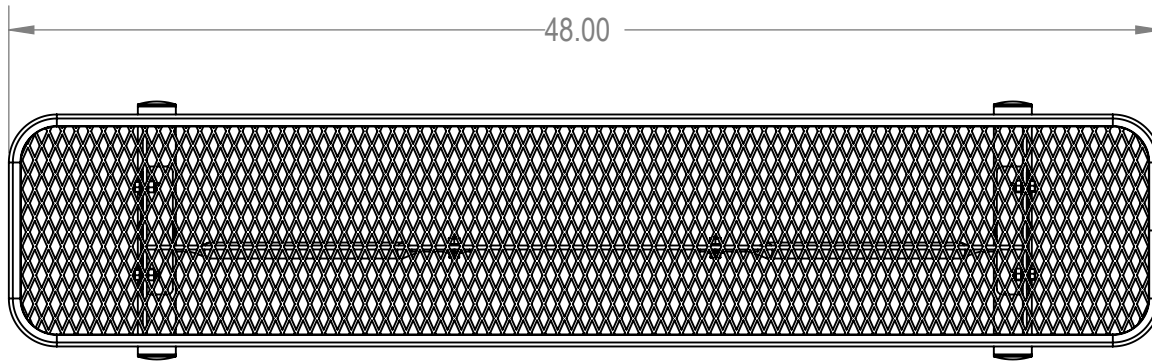

SKU: 766be115
 Variations:
 766be115-1
 766be115-19
 766be115-37
 766be115-55
 766be115-73
 766be115-91
 766be115-109
 766be115-127
 766be115-145
 766be115-163
 766be115-181
 766be115-199
 766be115-217
 766be115-235
 766be115-253
 766be115-271
 766be115-289
 766be115-307
 766be115-325
 766be115-343
 766be115-361
 766be115-379

	NAME	DATE
DRAWN	GM	2/1/2016
SALES APPR.		
CLIENT APPR.		
MFG APPR.		
Q.A.		

Design By -
CADWorksPro
 Chicago, IL
www.cadworkspro.com

ParkTastic		
TITLE: 4ft Players Bench without Back Portable - Expanded Metal		
SIZE A	DWG. NO. 766be115	REV
WEIGHT:		SHEET 2 OF 3