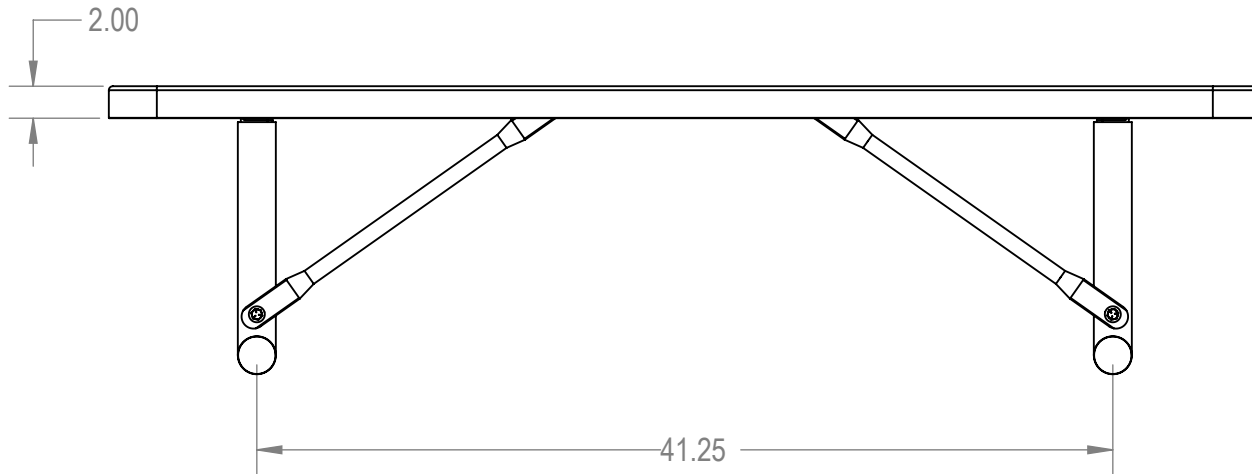

SKU: 766be115
Variations:
766be115-1
766be115-19
766be115-37
766be115-55
766be115-73
766be115-91
766be115-109
766be115-127
766be115-145
766be115-163
766be115-181
766be115-199
766be115-217
766be115-235
766be115-253
766be115-271
766be115-289
766be115-307
766be115-325
766be115-343
766be115-361
766be115-379

ParkTastic

Manufactured For:

PROPRIETARY AND CONFIDENTIAL
THE INFORMATION CONTAINED IN THIS DRAWING IS THE SOLE PROPERTY OF Park Warehouse, LLC. 5301 North Federal Highway, Suite 140, Boca Raton, FL. ANY REPRODUCTION IN PART OR AS A WHOLE WITHOUT THE WRITTEN PERMISSION OF Park Warehouse, LLC. 5301 North Federal Highway, Suite 140, Boca Raton, FL. IS PROHIBITED.

	NAME	DATE
DRAWN	GM	2/1/2016
SALES APPR.		
CLIENT APPR.		
MFG APPR.		
Q.A.		

Design By -
CADWorksPro
Chicago, IL
www.cadworkspro.com

ParkTastic		
TITLE: 4ft Players Bench without Back Portable - Expanded Metal		
SIZE A	DWG. NO. 766be115	REV
WEIGHT:		SHEET 2 OF 3