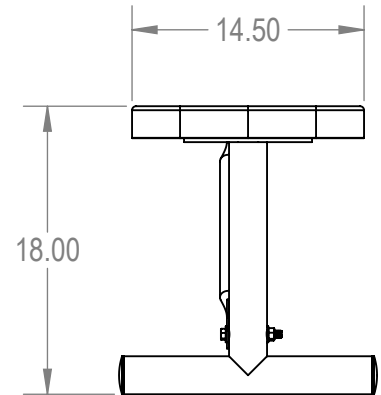

SKU: 766be115
Variations:
766be115-1
766be115-19
766be115-37
766be115-55
766be115-73
766be115-91
766be115-109
766be115-127
766be115-145
766be115-163
766be115-181
766be115-199
766be115-217
766be115-235
766be115-253
766be115-271
766be115-289
766be115-307
766be115-325
766be115-343
766be115-361
766be115-379

ParkTastic

Manufactured For:

PROPRIETARY AND CONFIDENTIAL
THE INFORMATION CONTAINED IN THIS DRAWING IS THE SOLE PROPERTY OF Park Warehouse, LLC. 5301 North Federal Highway, Suite 140, Boca Raton, FL. ANY REPRODUCTION IN PART OR AS A WHOLE WITHOUT THE WRITTEN PERMISSION OF Park Warehouse, LLC. 5301 North Federal Highway, Suite 140, Boca Raton, FL. IS PROHIBITED.

	NAME	DATE
DRAWN	GM	2/1/2016
SALES APPR.		
CLIENT APPR.		
MFG APPR.		
Q.A.		

Design By -
CADWorksPro
Chicago, IL
www.cadworkspro.com

ParkTastic		
TITLE: 4ft Players Bench without Back Portable - Expanded Metal		
SIZE A	DWG. NO. 766be115	REV
WEIGHT:		SHEET 2 OF 3