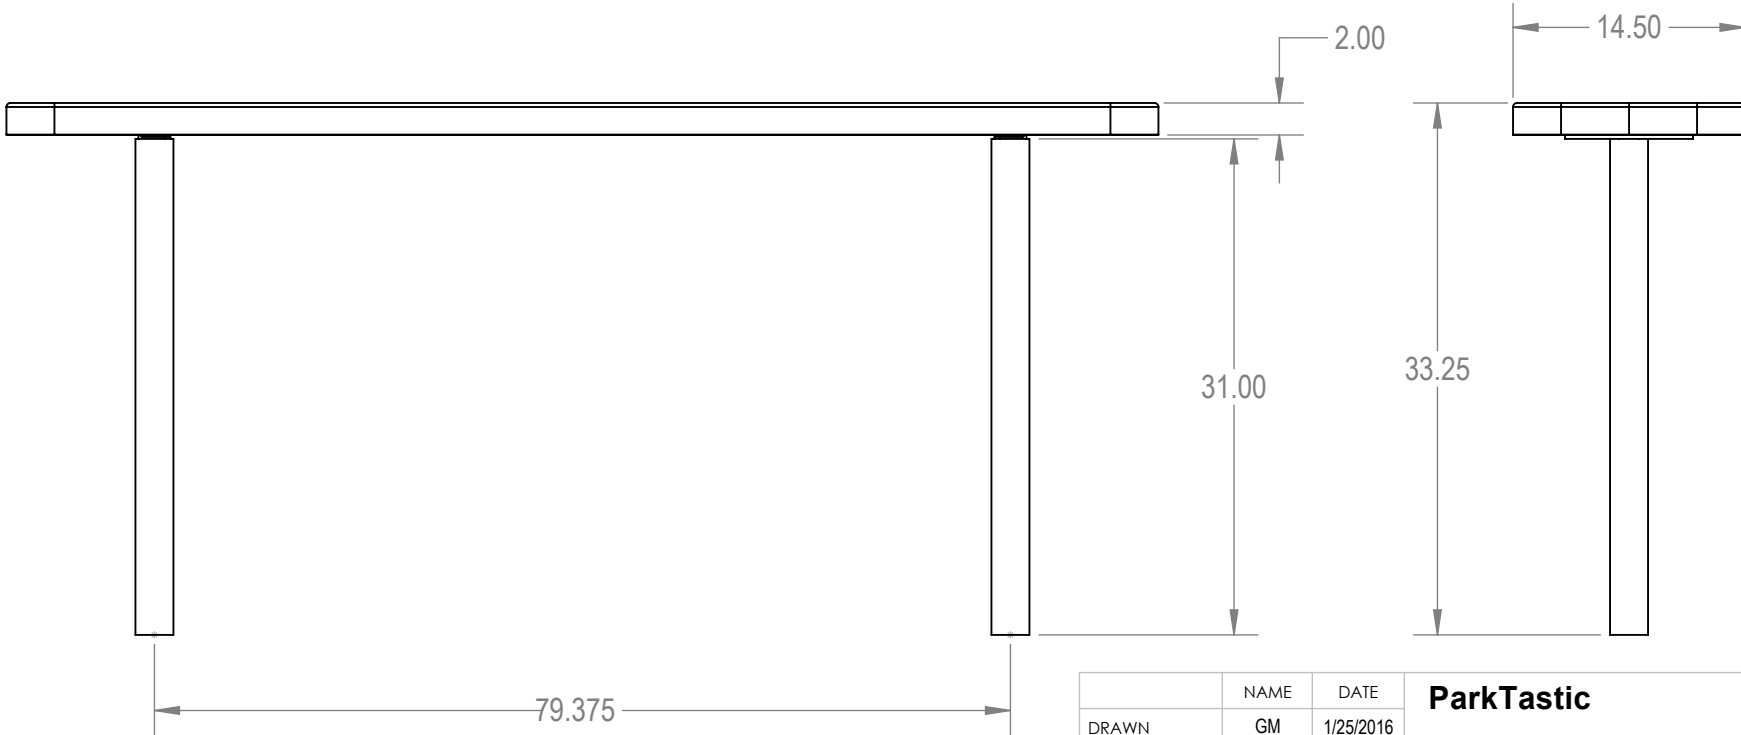

SKU: 766be115
Variations:
766be115-17
766be115-35
766be115-53
766be115-71
766be115-89
766be115-107
766be115-125
766be115-143
766be115-161
766be115-179
766be115-197
766be115-215
766be115-233
766be115-251
766be115-269
766be115-287
766be115-305
766be115-323
766be115-341
766be115-359
766be115-377
766be115-395

ParkTastic

Manufactured For:

PROPRIETARY AND CONFIDENTIAL

THE INFORMATION CONTAINED IN THIS DRAWING IS THE SOLE PROPERTY OF Park Warehouse, LLC. 5301 North Federal Highway, Suite 140, Boca Raton, FL. ANY REPRODUCTION IN PART OR AS A WHOLE WITHOUT THE WRITTEN PERMISSION OF Park Warehouse, LLC. 5301 North Federal Highway, Suite 140, Boca Raton, FL. IS PROHIBITED.

	NAME	DATE
DRAWN	GM	1/25/2016
SALES APPR.		
CLIENT APPR.		
MFG APPR.		
Q.A.		

Design By -

CADWorksPro
Chicago, IL

www.cadworkspro.com

ParkTastic

TITLE:

**8Ft Players Bench without Back
Inground - Perforated Metal**

SIZE	DWG. NO.	REV
A	766be115	

WEIGHT:

SHEET 3 OF 3