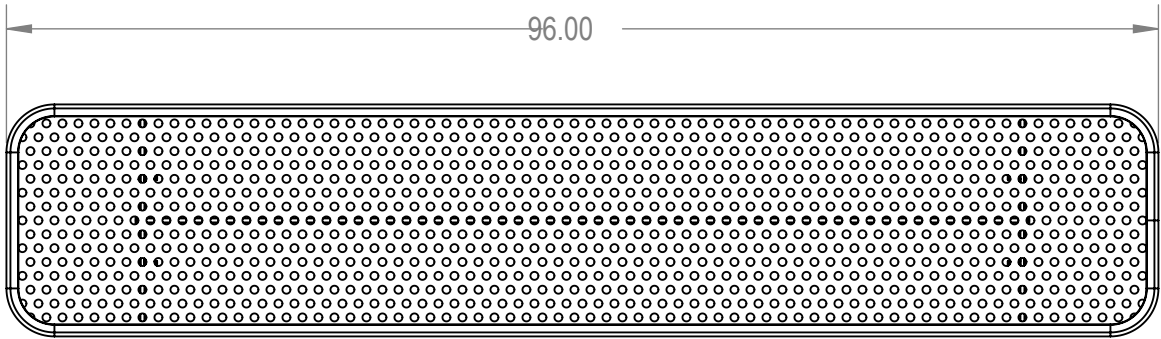

SKU: 766be115
 Variations:
 766be115-17
 766be115-35
 766be115-53
 766be115-71
 766be115-89
 766be115-107
 766be115-125
 766be115-143
 766be115-161
 766be115-179
 766be115-197
 766be115-215
 766be115-233
 766be115-251
 766be115-269
 766be115-287
 766be115-305
 766be115-323
 766be115-341
 766be115-359
 766be115-377
 766be115-395

	NAME	DATE
DRAWN	GM	1/25/2016
SALES APPR.		
CLIENT APPR.		
MFG APPR.		
Q.A.		

Design By -

CADWorksPro
Chicago, IL

www.cadworkspro.com

ParkTastic

TITLE:

**8Ft Players Bench without Back
Inground - Perforated Metal**