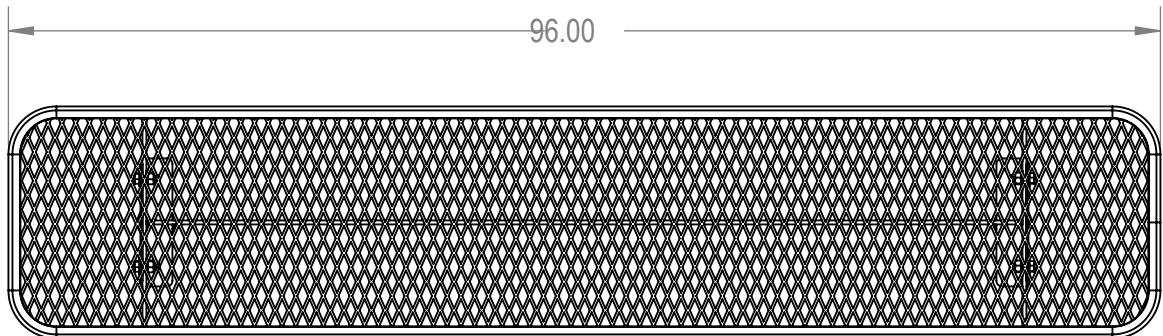

SKU: 766be115  
 Variations:  
 766be115-8  
 766be115-26  
 766be115-44  
 766be115-62  
 766be115-80  
 766be115-98  
 766be115-116  
 766be115-134  
 766be115-152  
 766be115-170  
 766be115-188  
 766be115-206  
 766be115-224  
 766be115-242  
 766be115-260  
 766be115-278  
 766be115-296  
 766be115-314  
 766be115-332  
 766be115-350  
 766be115-368  
 766be115-386

**ParkTastic**

Manufactured For:

**PROPRIETARY AND CONFIDENTIAL**  
 THE INFORMATION CONTAINED IN THIS DRAWING IS THE SOLE PROPERTY OF Park Warehouse, LLC. 5301 North Federal Highway, Suite 140, Boca Raton, FL. ANY REPRODUCTION IN PART OR AS A WHOLE WITHOUT THE WRITTEN PERMISSION OF Park Warehouse, LLC. 5301 North Federal Highway, Suite 140, Boca Raton, FL. IS PROHIBITED.

	NAME	DATE
DRAWN	GM	1/25/2016
SALES APPR.		
CLIENT APPR.		
MFG APPR.		
Q.A.		

Design By -  
**CADWorksPro**  
 Chicago, IL  
[www.cadworkspro.com](http://www.cadworkspro.com)

<b>ParkTastic</b>		
TITLE: <b>8Ft Players Bench without Back</b> <b>Inground - Expanded Metal</b>		
SIZE <b>A</b>	DWG. NO. <b>766be115</b>	REV
WEIGHT:		SHEET 2 OF 3