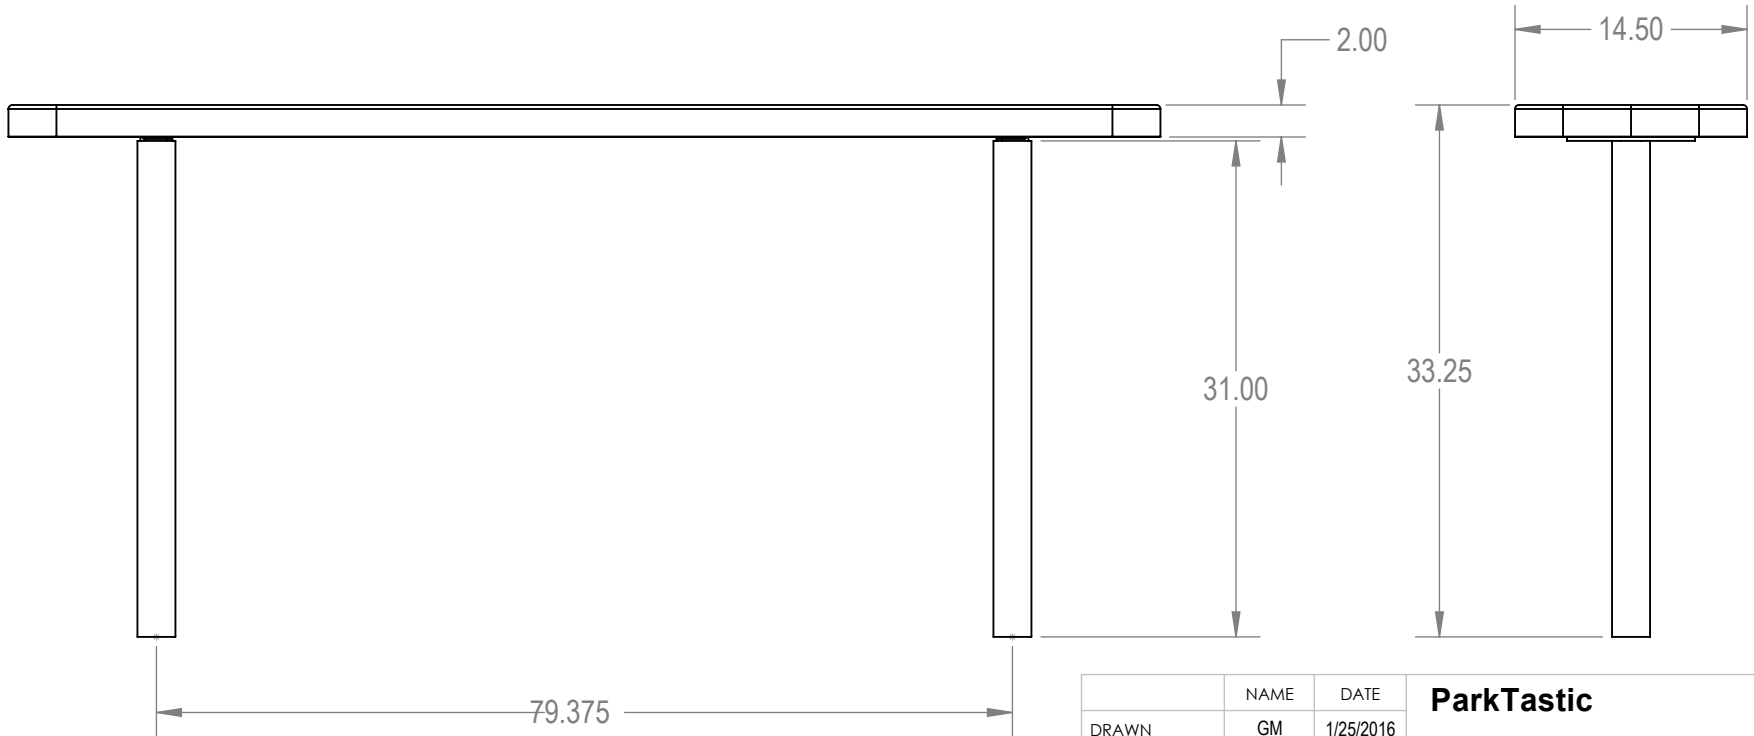

SKU: 766be115  
 Variations:  
 766be115-8  
 766be115-26  
 766be115-44  
 766be115-62  
 766be115-80  
 766be115-98  
 766be115-116  
 766be115-134  
 766be115-152  
 766be115-170  
 766be115-188  
 766be115-206  
 766be115-224  
 766be115-242  
 766be115-260  
 766be115-278  
 766be115-296  
 766be115-314  
 766be115-332  
 766be115-350  
 766be115-368  
 766be115-386

	NAME	DATE
DRAWN	GM	1/25/2016
SALES APPR.		
CLIENT APPR.		
MFG APPR.		
Q.A.		

Design By -  
**CADWorksPro**  
 Chicago, IL  
[www.cadworkspro.com](http://www.cadworkspro.com)

<b>ParkTastic</b>		
TITLE: <b>8Ft Players Bench without Back</b> <b>Inground - Expanded Metal</b>		
SIZE <b>A</b>	DWG. NO. <b>766be115</b>	REV
WEIGHT:		SHEET 2 OF 3