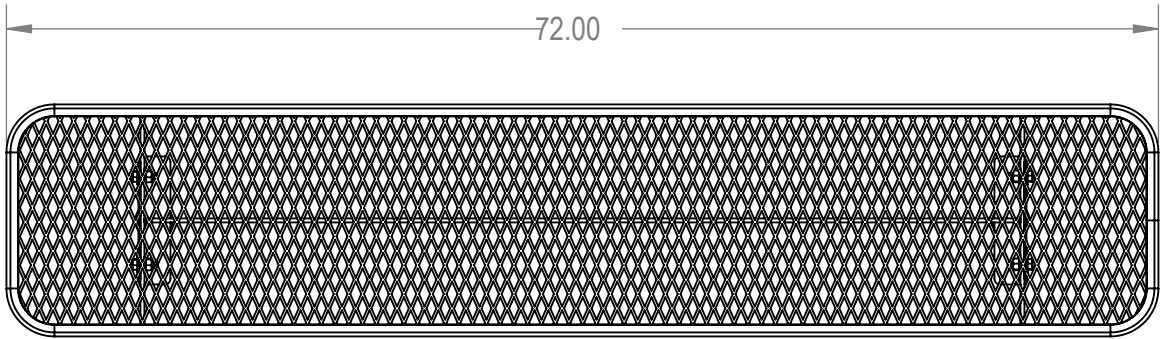

SKU: 766be115  
 Variations:  
 766be115-5  
 766be115-23  
 766be115-41  
 766be115-59  
 766be115-77  
 766be115-95  
 766be115-113  
 766be115-131  
 766be115-149  
 766be115-167  
 766be115-185  
 766be115-203  
 766be115-221  
 766be115-239  
 766be115-257  
 766be115-275  
 766be115-293  
 766be115-311  
 766be115-329  
 766be115-347  
 766be115-365  
 766be115-383

**ParkTastic**

Manufactured For:

**PROPRIETARY AND CONFIDENTIAL**

THE INFORMATION CONTAINED IN THIS DRAWING IS THE SOLE PROPERTY OF Park Warehouse, LLC. 5301 North Federal Highway, Suite 140, Boca Raton, FL. ANY REPRODUCTION IN PART OR AS A WHOLE WITHOUT THE WRITTEN PERMISSION OF Park Warehouse, LLC, 5301 North Federal Highway, Suite 140, Boca Raton, FL. IS PROHIBITED.

	NAME	DATE
DRAWN	GM	1/25/2016
SALES APPR.		
CLIENT APPR.		
MFG APPR.		
Q.A.		

Design By -

**CADWorksPro**  
Chicago, IL

[www.cadworkspro.com](http://www.cadworkspro.com)

**ParkTastic**

TITLE:

**6Ft Players Bench without Back  
Inground - Expanded Metal**

SIZE	DWG. NO.	REV
<b>A</b>	<b>766be115</b>	

WEIGHT:

SHEET 2 OF 3