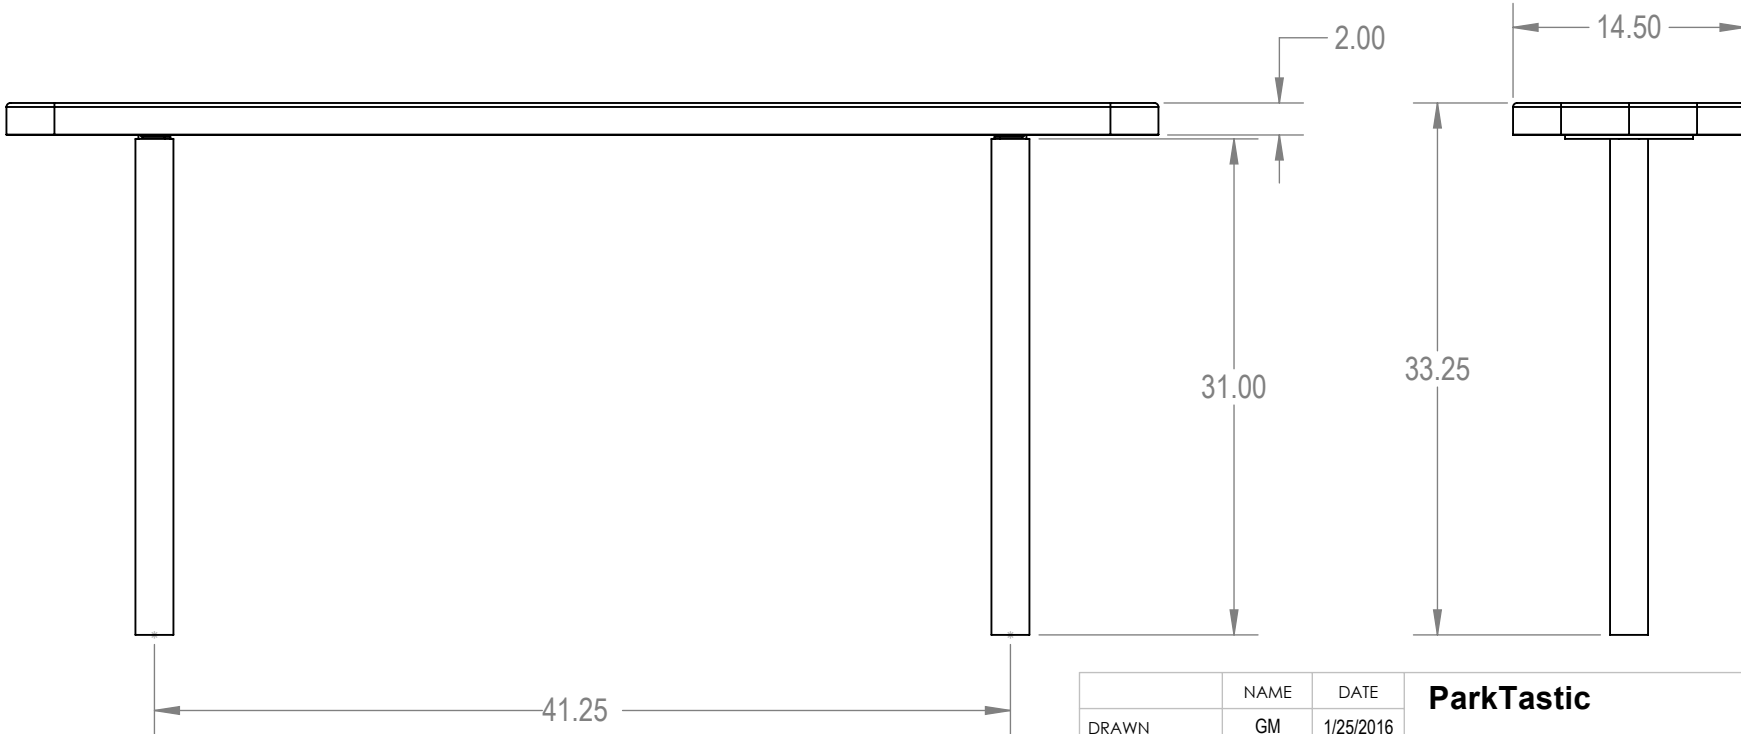

SKU: 766be115
Variations:
766be115-2
766be115-20
766be115-38
766be115-56
766be115-74
766be115-92
766be115-110
766be115-128
766be115-146
766be115-164
766be115-182
766be115-200
766be115-218
766be115-236
766be115-254
766be115-272
766be115-290
766be115-308
766be115-326
766be115-344
766be115-362
766be115-380

ParkTastic

Manufactured For:

PROPRIETARY AND CONFIDENTIAL

THE INFORMATION CONTAINED IN THIS DRAWING IS THE SOLE PROPERTY OF Park Warehouse, LLC. 5301 North Federal Highway, Suite 140, Boca Raton, FL. ANY REPRODUCTION IN PART OR AS A WHOLE WITHOUT THE WRITTEN PERMISSION OF Park Warehouse, LLC, 5301 North Federal Highway, Suite 140, Boca Raton, FL. IS PROHIBITED.

	NAME	DATE
DRAWN	GM	1/25/2016
SALES APPR.		
CLIENT APPR.		
MFG APPR.		
Q.A.		

Design By -

CADWorksPro
Chicago, IL

www.cadworkspro.com

ParkTastic

TITLE:

**4Ft Players Bench without Back
Inground - Expanded Metal**

SIZE	DWG. NO.	REV
A	766be115	

WEIGHT:

SHEET 2 OF 3