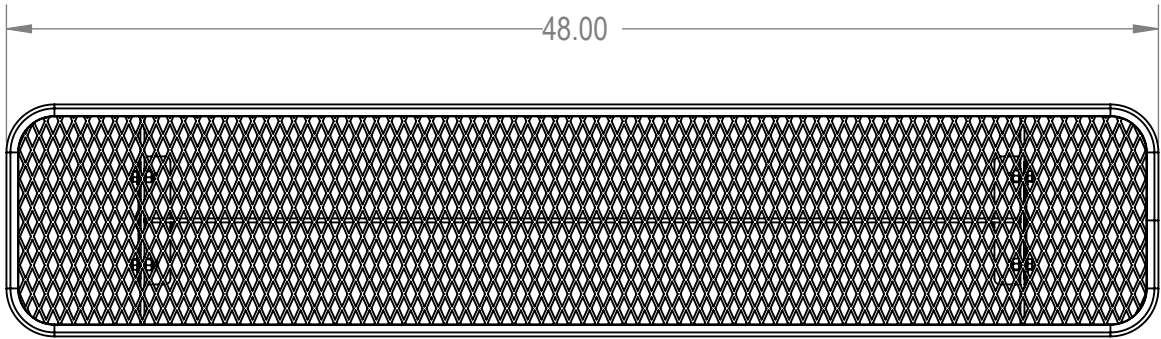

SKU: 766be115
 Variations:
 766be115-2
 766be115-20
 766be115-38
 766be115-56
 766be115-74
 766be115-92
 766be115-110
 766be115-128
 766be115-146
 766be115-164
 766be115-182
 766be115-200
 766be115-218
 766be115-236
 766be115-254
 766be115-272
 766be115-290
 766be115-308
 766be115-326
 766be115-344
 766be115-362
 766be115-380

	NAME	DATE
DRAWN	GM	1/25/2016
SALES APPR.		
CLIENT APPR.		
MFG APPR.		
Q.A.		

Design By -

CADWorksPro
Chicago, IL

www.cadworkspro.com

ParkTastic

TITLE:

**4Ft Players Bench without Back
Inground - Expanded Metal**

SIZE	DWG. NO.	REV
A	766be115	

WEIGHT:

SHEET 2 OF 3