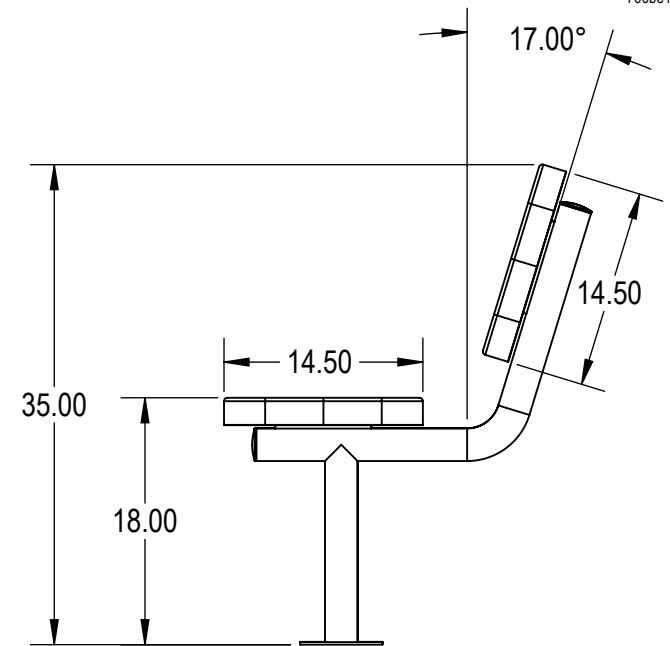

ParkTastic

Manufactured For:

PROPRIETARY AND CONFIDENTIAL
 THE INFORMATION CONTAINED IN THIS DRAWING IS THE SOLE PROPERTY OF Park Warehouse, LLC. 5301 North Federal Highway, Suite 140, Boca Raton, FL. ANY REPRODUCTION IN PART OR AS A WHOLE WITHOUT THE WRITTEN PERMISSION OF Park Warehouse, LLC. 5301 North Federal Highway, Suite 140, Boca Raton, FL. IS PROHIBITED.

	NAME	DATE	ParkTastic	
DRAWN	GM	1/25/2016	TITLE:	
SALES APPR.			8ft Players Bench with Back	
CLIENT APPR.			Portable - Perforated Metal	
MFG APPR.			SIZE	DWG. NO.
Q.A.			A	766be110
Design By -			REV	
CADWorksPro Chicago, IL			WEIGHT:	
www.cadworkspro.com			SHEET 3 OF 3	