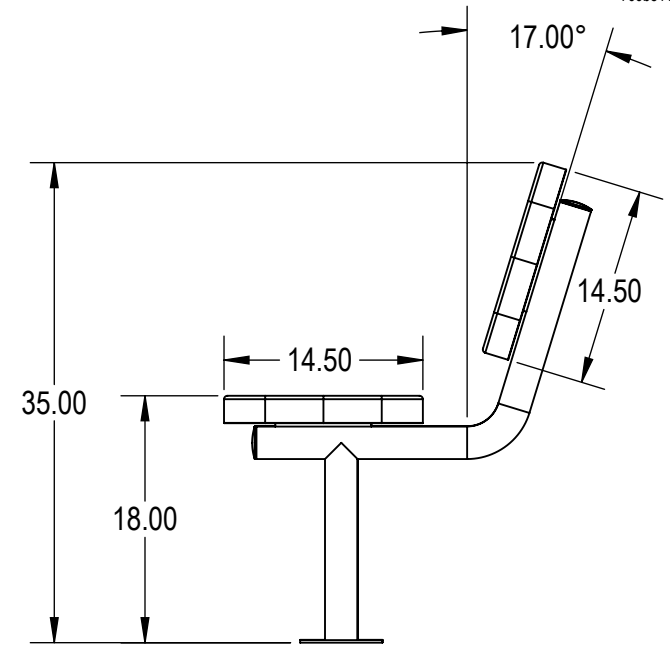

ParkTastic

Manufactured For:

PROPRIETARY AND CONFIDENTIAL
 THE INFORMATION CONTAINED IN THIS DRAWING IS THE SOLE PROPERTY OF Park Warehouse, LLC. 5301 North Federal Highway, Suite 140, Boca Raton, FL. ANY REPRODUCTION IN PART OR AS A WHOLE WITHOUT THE WRITTEN PERMISSION OF Park Warehouse, LLC. 5301 North Federal Highway, Suite 140, Boca Raton, FL. IS PROHIBITED.

	NAME	DATE	ParkTastic	
DRAWN	GM	1/25/2016	TITLE:	
SALES APPR.			6ft Players Bench with Back	
CLIENT APPR.			Portable - Perforated Metal	
MFG APPR.			SIZE	DWG. NO.
Q.A.			A	766be110
Design By -			REV	
CADWorksPro Chicago, IL			WEIGHT:	SHEET 3 OF 3
www.cadworkspro.com				