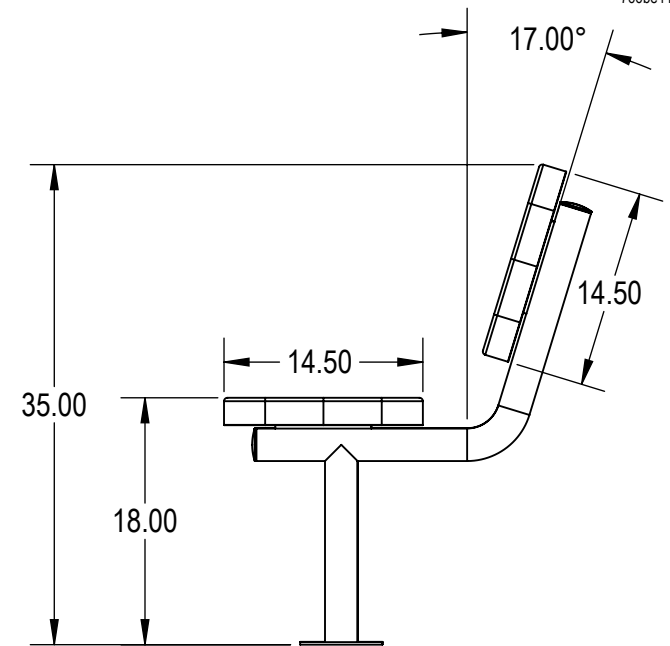

ParkTastic

Manufactured For:

PROPRIETARY AND CONFIDENTIAL
 THE INFORMATION CONTAINED IN THIS DRAWING IS THE SOLE PROPERTY OF Park Warehouse, LLC. 5301 North Federal Highway, Suite 140, Boca Raton, FL. ANY REPRODUCTION IN PART OR AS A WHOLE WITHOUT THE WRITTEN PERMISSION OF Park Warehouse, LLC. 5301 North Federal Highway, Suite 140, Boca Raton, FL. IS PROHIBITED.

	NAME	DATE	ParkTastic	
DRAWN	GM	1/25/2016	TITLE:	
SALES APPR.			4ft Players Bench with Back	
CLIENT APPR.			Portable - Perforated Metal	
MFG APPR.			SIZE	DWG. NO.
Q.A.			A	766be110
Design By -			REV	
CADWorksPro Chicago, IL			WEIGHT:	
www.cadworkspro.com			SHEET 3 OF 3	