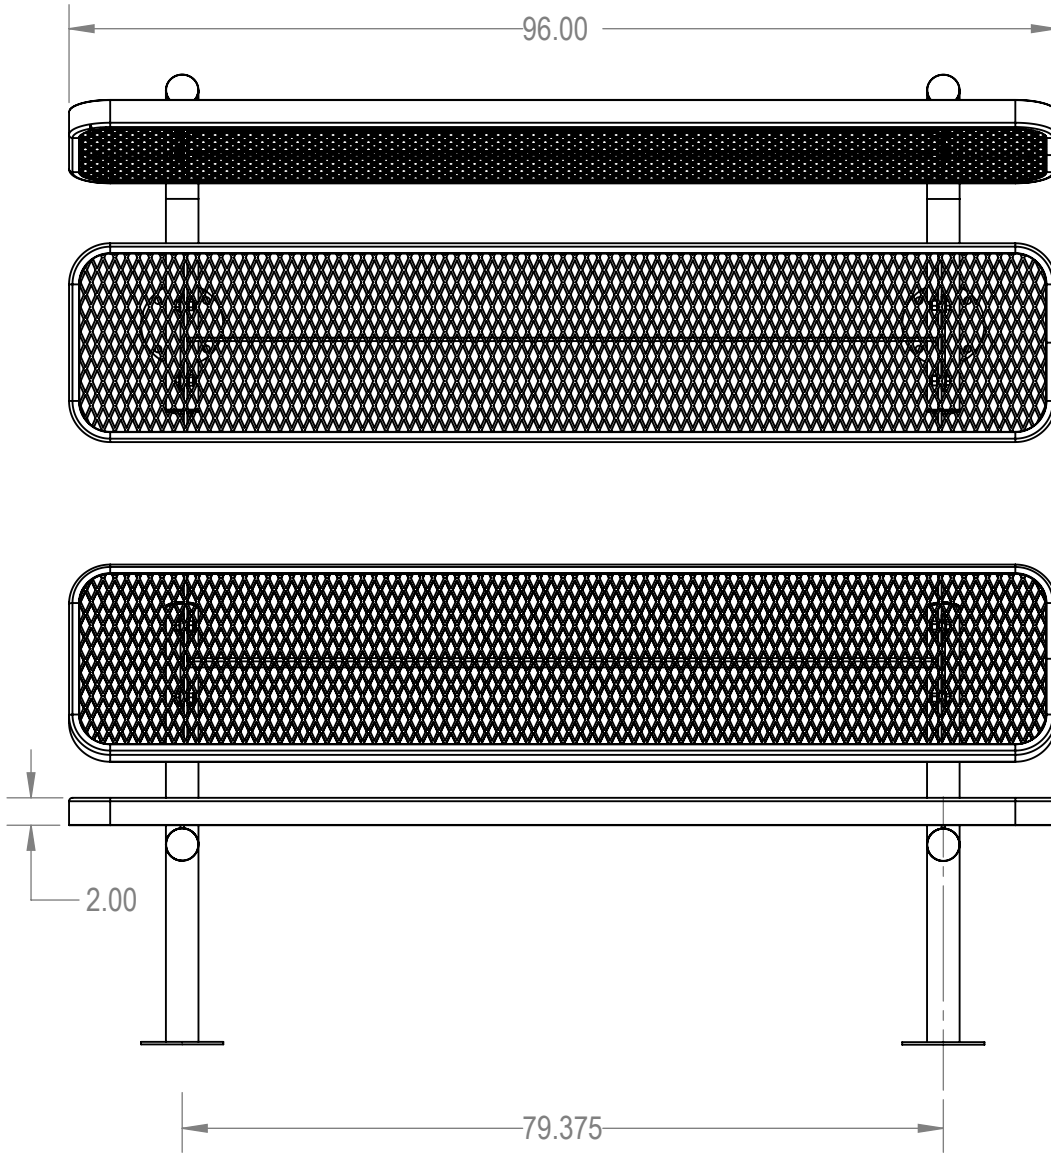

SKU: 766be110
 Variations:
 766be110-9
 766be110-27
 766be110-45
 766be110-63
 766be110-81
 766be110-99
 766be110-117
 766be110-135
 766be110-153
 766be110-171
 766be110-189
 766be110-207
 766be110-225
 766be110-243
 766be110-261
 766be110-279
 766be110-297
 766be110-315
 766be110-333
 766be110-351
 766be110-369
 766be110-387

	NAME	DATE
DRAWN	GM	1/25/2016
SALES APPR.		
CLIENT APPR.		
MFG APPR.		
Q.A.		

Design By -

CADWorksPro
 Chicago, IL

www.cadworkspro.com

ParkTastic

TITLE:
**8ft Players Bench with Back
 Surface Mnt - Expanded Metal**

SIZE	DWG. NO.	REV
A	766be110	

WEIGHT:

SHEET 2 OF 3