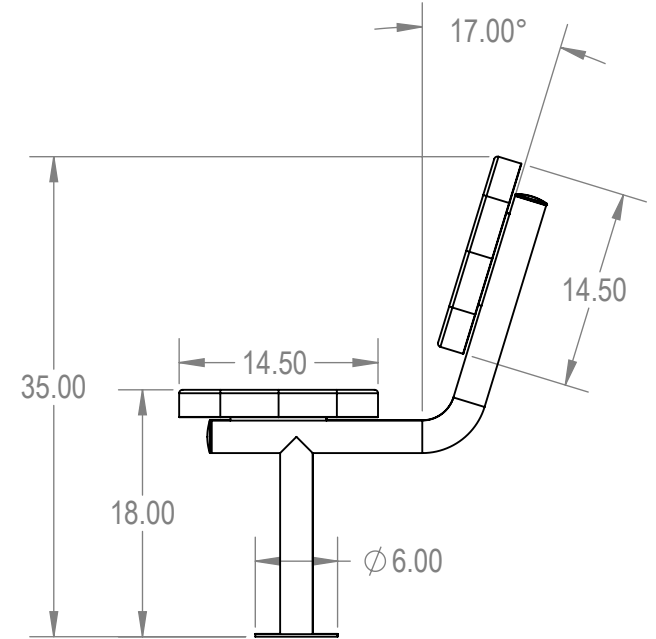

SKU: 766be110
 Variations:
 766be110-9
 766be110-27
 766be110-45
 766be110-63
 766be110-81
 766be110-99
 766be110-117
 766be110-135
 766be110-153
 766be110-171
 766be110-189
 766be110-207
 766be110-225
 766be110-243
 766be110-261
 766be110-279
 766be110-297
 766be110-315
 766be110-333
 766be110-351
 766be110-369
 766be110-387

Manufactured For:

PROPRIETARY AND CONFIDENTIAL
 THE INFORMATION CONTAINED IN THIS DRAWING IS THE SOLE PROPERTY OF Park Warehouse, LLC. 5301 North Federal Highway, Suite 140, Boca Raton, FL. ANY REPRODUCTION IN PART OR AS A WHOLE WITHOUT THE WRITTEN PERMISSION OF Park Warehouse, LLC. 5301 North Federal Highway, Suite 140, Boca Raton, FL. IS PROHIBITED.

	NAME	DATE
DRAWN	GM	1/25/2016
SALES APPR.		
CLIENT APPR.		
MFG APPR.		
Q.A.		

Design By -

CADWorksPro
 Chicago, IL

www.cadworkspro.com

ParkTastic

TITLE:
**8ft Players Bench with Back
 Surface Mnt - Expanded Metal**

SIZE	DWG. NO.	REV
A	766be110	

WEIGHT:

SHEET 2 OF 3