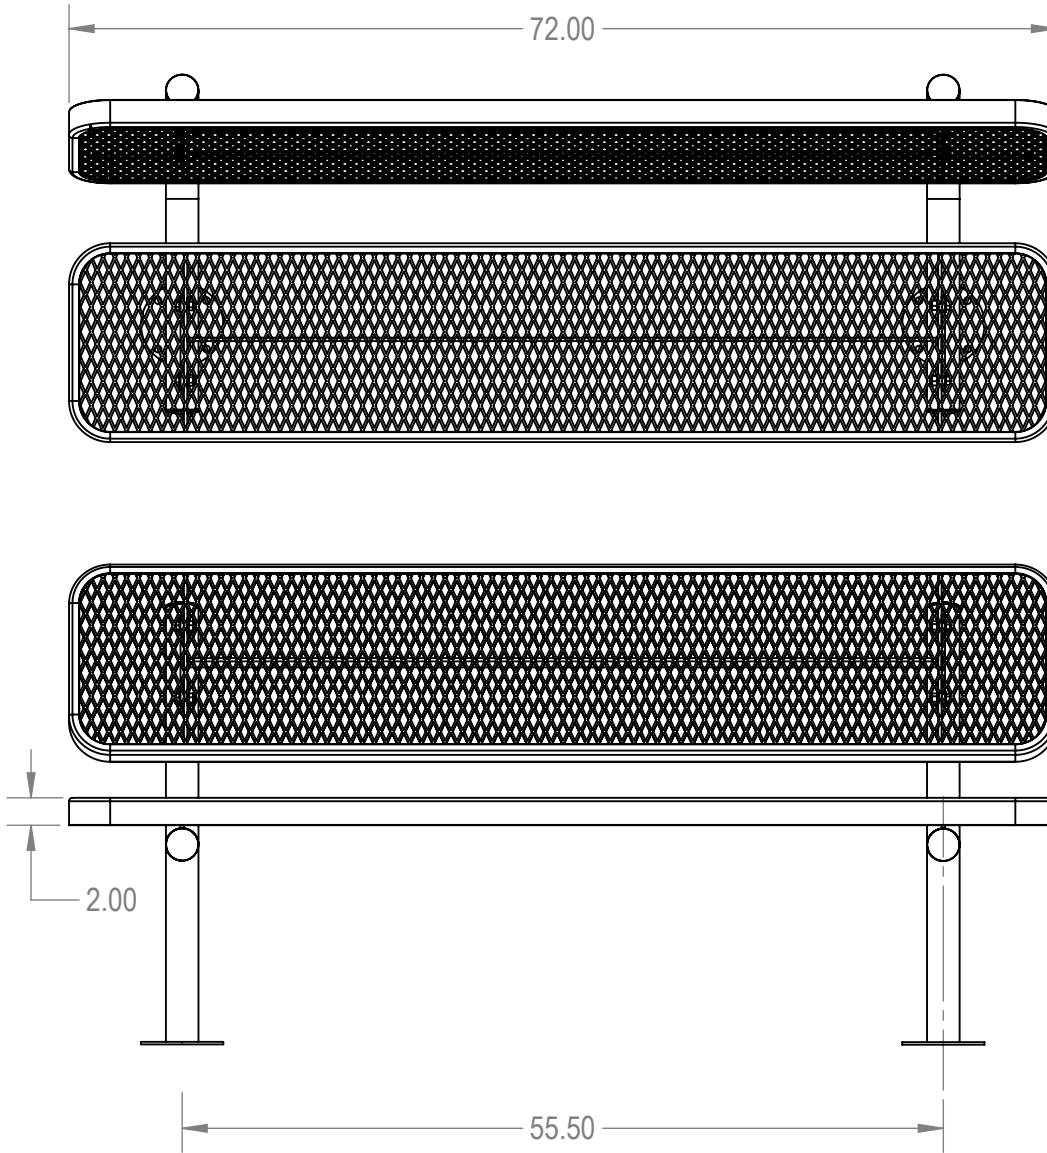

SKU: 766be110

Variations:

- 766be110-6
- 766be110-24
- 766be110-42
- 766be110-60
- 766be110-78
- 766be110-96
- 766be110-114
- 766be110-132
- 766be110-150
- 766be110-168
- 766be110-186
- 766be110-204
- 766be110-222
- 766be110-240
- 766be110-258
- 766be110-276
- 766be110-294
- 766be110-312
- 766be110-330
- 766be110-348
- 766be110-366
- 766be110-384

	NAME	DATE
DRAWN	GM	1/25/2016
SALES APPR.		
CLIENT APPR.		
MFG APPR.		
Q.A.		

Design By -

CADWorksPro
Chicago, IL

www.cadworkspro.com

ParkTastic

TITLE:

**6ft Players Bench with Back
Surface Mnt - Expanded Metal**

SIZE	DWG. NO.	REV
A	766be110	

WEIGHT:

SHEET 2 OF 3