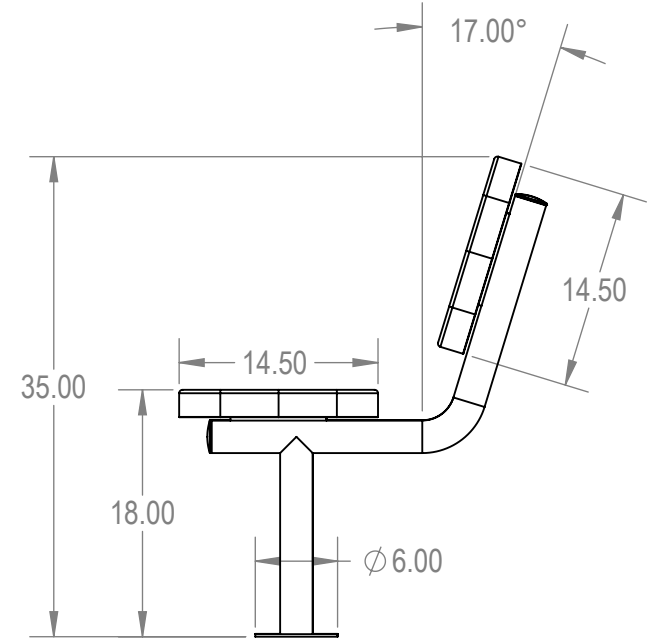

SKU: 766be110

Variations:

- 766be110-6
- 766be110-24
- 766be110-42
- 766be110-60
- 766be110-78
- 766be110-96
- 766be110-114
- 766be110-132
- 766be110-150
- 766be110-168
- 766be110-186
- 766be110-204
- 766be110-222
- 766be110-240
- 766be110-258
- 766be110-276
- 766be110-294
- 766be110-312
- 766be110-330
- 766be110-348
- 766be110-366
- 766be110-384

Manufactured For:

PROPRIETARY AND CONFIDENTIAL

THE INFORMATION CONTAINED IN THIS DRAWING IS THE SOLE PROPERTY OF Park Warehouse, LLC. 5301 North Federal Highway, Suite 140, Boca Raton, FL. ANY REPRODUCTION IN PART OR AS A WHOLE WITHOUT THE WRITTEN PERMISSION OF Park Warehouse, LLC. 5301 North Federal Highway, Suite 140, Boca Raton, FL. IS PROHIBITED.

	NAME	DATE
DRAWN	GM	1/25/2016
SALES APPR.		
CLIENT APPR.		
MFG APPR.		
Q.A.		

Design By -

CADWorksPro
Chicago, IL

www.cadworkspro.com

ParkTastic

TITLE:

**6ft Players Bench with Back
Surface Mnt - Expanded Metal**

SIZE	DWG. NO.	REV
A	766be110	

WEIGHT:

SHEET 2 OF 3