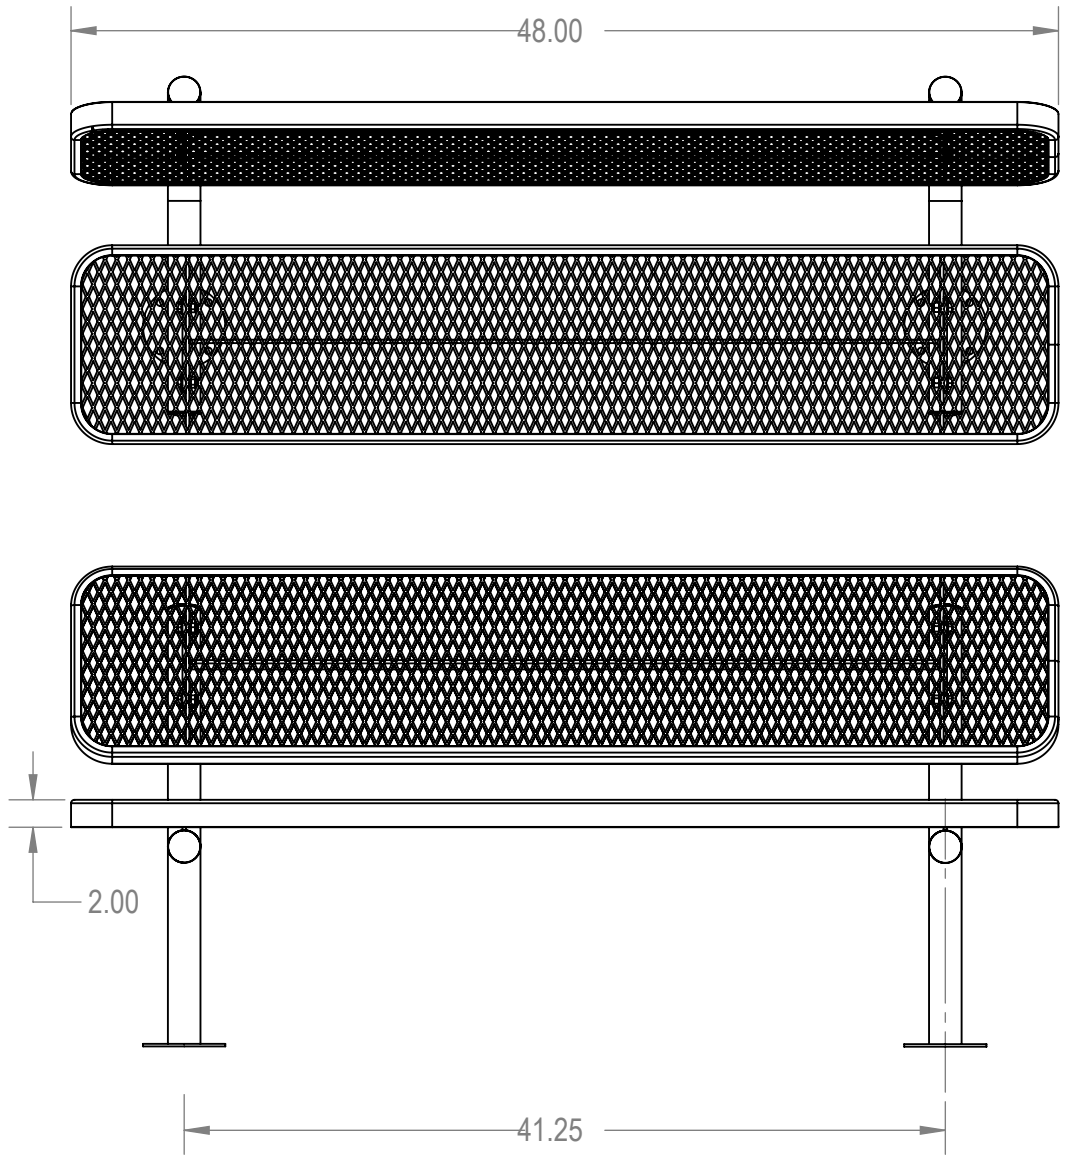

SKU: 766be110
 Variations:
 766be110-3
 766be110-21
 766be110-39
 766be110-57
 766be110-75
 766be110-93
 766be110-111
 766be110-129
 766be110-147
 766be110-165
 766be110-183
 766be110-201
 766be110-219
 766be110-237
 766be110-255
 766be110-273
 766be110-291
 766be110-309
 766be110-327
 766be110-345
 766be110-363
 766be110-381

	NAME	DATE
DRAWN	GM	1/25/2016
SALES APPR.		
CLIENT APPR.		
MFG APPR.		
Q.A.		

Design By -
CADWorksPro
 Chicago, IL
www.cadworkspro.com

ParkTastic		
TITLE: 4ft Players Bench with Back Surface Mnt - Expanded Metal		
SIZE A	DWG. NO. 766be110	REV
WEIGHT:		SHEET 2 OF 3