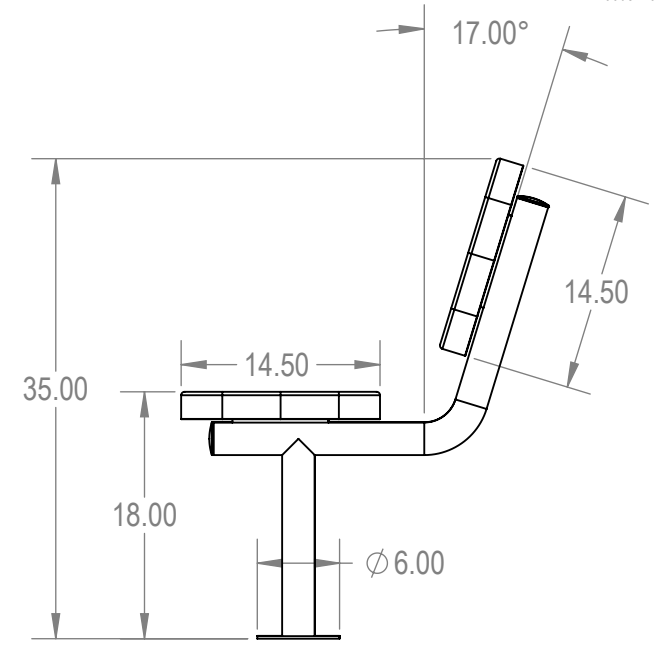

SKU: 766be110
 Variations:
 766be110-3
 766be110-21
 766be110-39
 766be110-57
 766be110-75
 766be110-93
 766be110-111
 766be110-129
 766be110-147
 766be110-165
 766be110-183
 766be110-201
 766be110-219
 766be110-237
 766be110-255
 766be110-273
 766be110-291
 766be110-309
 766be110-327
 766be110-345
 766be110-363
 766be110-381

PROPRIETARY AND CONFIDENTIAL
 THE INFORMATION CONTAINED IN THIS DRAWING IS THE SOLE PROPERTY OF Park Warehouse, LLC. 5301 North Federal Highway, Suite 140, Boca Raton, FL. ANY REPRODUCTION IN PART OR AS A WHOLE WITHOUT THE WRITTEN PERMISSION OF Park Warehouse, LLC. 5301 North Federal Highway, Suite 140, Boca Raton, FL. IS PROHIBITED.

	NAME	DATE
DRAWN	GM	1/25/2016
SALES APPR.		
CLIENT APPR.		
MFG APPR.		
Q.A.		

Design By -
CADWorksPro
 Chicago, IL
www.cadworkspro.com

ParkTastic		
TITLE: 4ft Players Bench with Back Surface Mnt - Expanded Metal		
SIZE A	DWG. NO. 766be110	REV
WEIGHT:		SHEET 2 OF 3