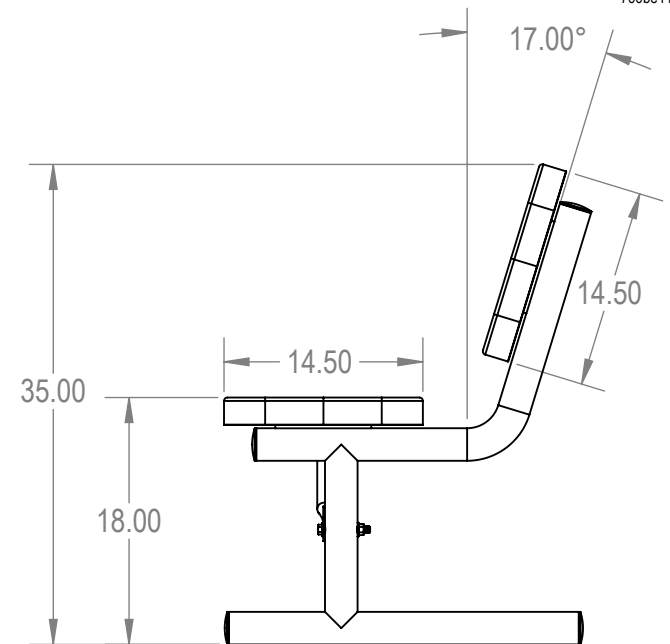

**ParkTastic**

Manufactured For:

**PROPRIETARY AND CONFIDENTIAL**

THE INFORMATION CONTAINED IN THIS DRAWING IS THE SOLE PROPERTY OF Park Warehouse, LLC. 5301 North Federal Highway, Suite 140, Boca Raton, FL. ANY REPRODUCTION IN PART OR AS A WHOLE WITHOUT THE WRITTEN PERMISSION OF Park Warehouse, LLC. 5301 North Federal Highway, Suite 140, Boca Raton, FL. IS PROHIBITED.

	NAME	DATE
DRAWN	GM	1/25/2016
SALES APPR.		
CLIENT APPR.		
MFG APPR.		
Q.A.		

Design By -

**CADWorksPro**  
Chicago, IL

[www.cadworkspro.com](http://www.cadworkspro.com)

**ParkTastic**

TITLE:

**8ft Players Bench with Back**  
**Portable - Perforated Metal**

SIZE	DWG. NO.	REV
<b>A</b>	<b>766be110</b>	

WEIGHT:

SHEET 3 OF 3