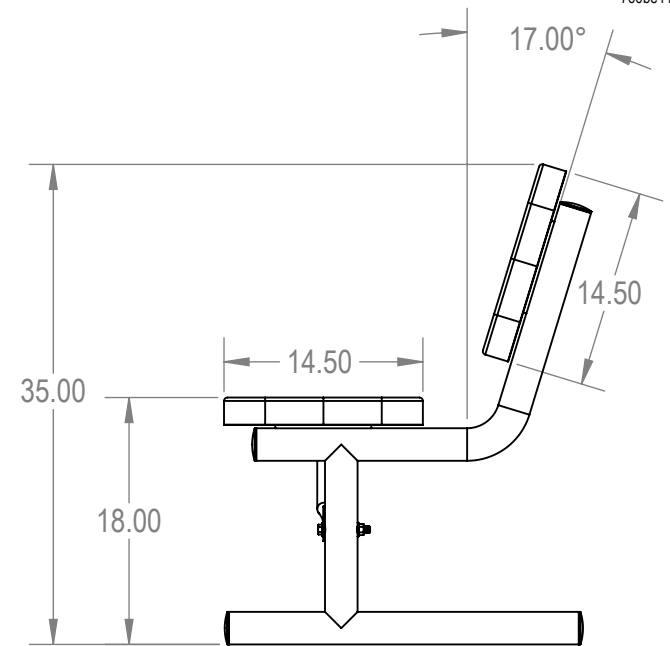

**ParkTastic**

Manufactured For:

**PROPRIETARY AND CONFIDENTIAL**  
 THE INFORMATION CONTAINED IN THIS  
 DRAWING IS THE SOLE PROPERTY OF  
 Park Warehouse, LLC. 5301 North  
 Federal Highway, Suite 140, Boca Raton,  
 FL. ANY REPRODUCTION IN PART OR  
 AS A WHOLE WITHOUT THE WRITTEN  
 PERMISSION OF Park Warehouse, LLC.  
 5301 North Federal Highway, Suite 140,  
 Boca Raton, FL. IS PROHIBITED.

	NAME	DATE
DRAWN	GM	1/25/2016
SALES APPR.		
CLIENT APPR.		
MFG APPR.		
Q.A.		

Design By -

**CADWorksPro**  
 Chicago, IL

[www.cadworkspro.com](http://www.cadworkspro.com)

**ParkTastic**

TITLE:

**6ft Players Bench with Back**  
**Portable - Perforated Metal**

SIZE	DWG. NO.	REV
<b>A</b>	<b>766be110</b>	

WEIGHT:

SHEET 3 OF 3