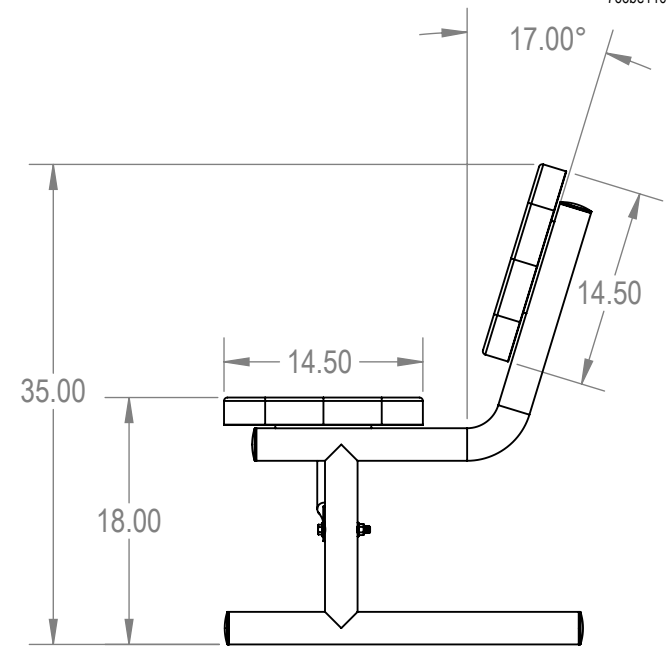

PROPRIETARY AND CONFIDENTIAL

THE INFORMATION CONTAINED IN THIS DRAWING IS THE SOLE PROPERTY OF Park Warehouse, LLC. 5301 North Federal Highway, Suite 140, Boca Raton, FL. ANY REPRODUCTION IN PART OR AS A WHOLE WITHOUT THE WRITTEN PERMISSION OF Park Warehouse, LLC. 5301 North Federal Highway, Suite 140, Boca Raton, FL. IS PROHIBITED.

- SKU: 766be110
- Variations:
- 766be110-10
- 766be110-28
- 766be110-46
- 766be110-64
- 766be110-82
- 766be110-100
- 766be110-118
- 766be110-136
- 766be110-154
- 766be110-172
- 766be110-190
- 766be110-208
- 766be110-226
- 766be110-244
- 766be110-262
- 766be110-280
- 766be110-298
- 766be110-316
- 766be110-334
- 766be110-352
- 766be110-370
- 766be110-388

	NAME	DATE	ParkTastic		
DRAWN	GM	1/25/2016	TITLE:		
SALES APPR.			4ft Players Bench with Back Portable - Perforated Metal		
CLIENT APPR.					
MFG APPR.					
Q.A.			SIZE	DWG. NO.	REV
Design By -			A	766be110	
CADWorksPro Chicago, IL www.cadworkspro.com			WEIGHT:		SHEET 3 OF 3