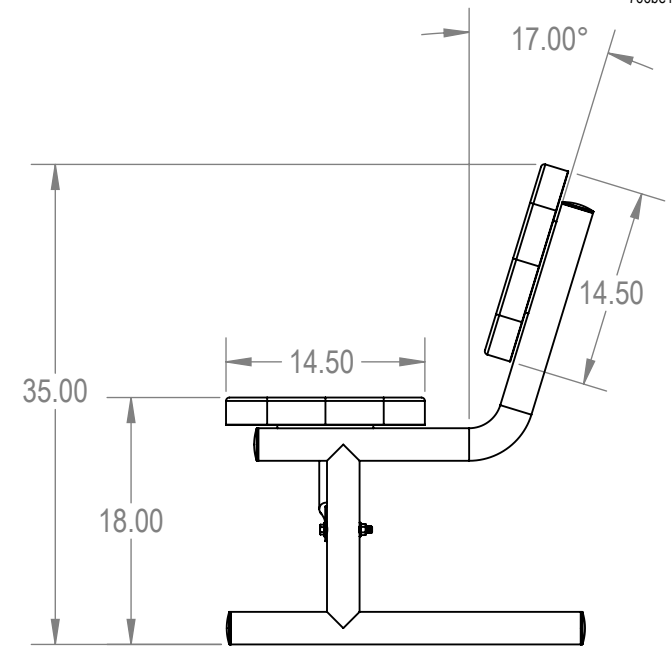

ParkTastic

Manufactured For:

PROPRIETARY AND CONFIDENTIAL

THE INFORMATION CONTAINED IN THIS DRAWING IS THE SOLE PROPERTY OF Park Warehouse, LLC. 5301 North Federal Highway, Suite 140, Boca Raton, FL. ANY REPRODUCTION IN PART OR AS A WHOLE WITHOUT THE WRITTEN PERMISSION OF Park Warehouse, LLC. 5301 North Federal Highway, Suite 140, Boca Raton, FL. IS PROHIBITED.

	NAME	DATE
DRAWN	GM	1/25/2016
SALES APPR.		
CLIENT APPR.		
MFG APPR.		
Q.A.		

Design By -

CADWorksPro
 Chicago, IL

www.cadworkspro.com

ParkTastic

TITLE:

8ft Players Bench with Back
Portable - Expanded Metal

SIZE	DWG. NO.	REV
A	766be110	

WEIGHT:

SHEET 2 OF 3