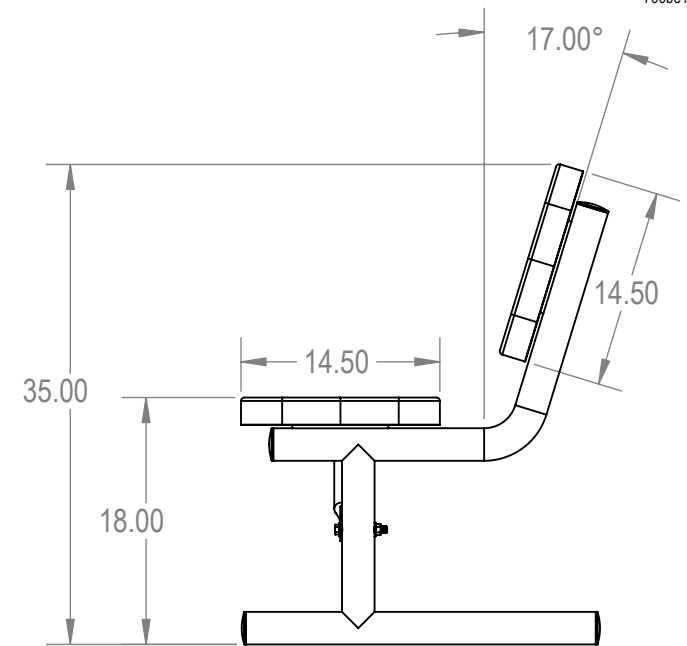

- SKU: 766be110  
 Variations:  
 766be110-4  
 766be110-22  
 766be110-40  
 766be110-58  
 766be110-76  
 766be110-94  
 766be110-112  
 766be110-130  
 766be110-148  
 766be110-166  
 766be110-184  
 766be110-202  
 766be110-220  
 766be110-238  
 766be110-256  
 766be110-274  
 766be110-292  
 766be110-310  
 766be110-328  
 766be110-346  
 766be110-364  
 766be110-382

**ParkTastic**

Manufactured For:

**PROPRIETARY AND CONFIDENTIAL**

THE INFORMATION CONTAINED IN THIS DRAWING IS THE SOLE PROPERTY OF Park Warehouse, LLC. 5301 North Federal Highway, Suite 140, Boca Raton, FL. ANY REPRODUCTION IN PART OR AS A WHOLE WITHOUT THE WRITTEN PERMISSION OF Park Warehouse, LLC. 5301 North Federal Highway, Suite 140, Boca Raton, FL. IS PROHIBITED.

	NAME	DATE
DRAWN	GM	1/25/2016
SALES APPR.		
CLIENT APPR.		
MFG APPR.		
Q.A.		

Design By -

**CADWorksPro**  
Chicago, IL

[www.cadworkspro.com](http://www.cadworkspro.com)

**ParkTastic**

TITLE:

**6ft Players Bench with Back**  
**Portable - Expanded Metal**

SIZE	DWG. NO.	REV
<b>A</b>	<b>766be110</b>	

WEIGHT:

SHEET 2 OF 3