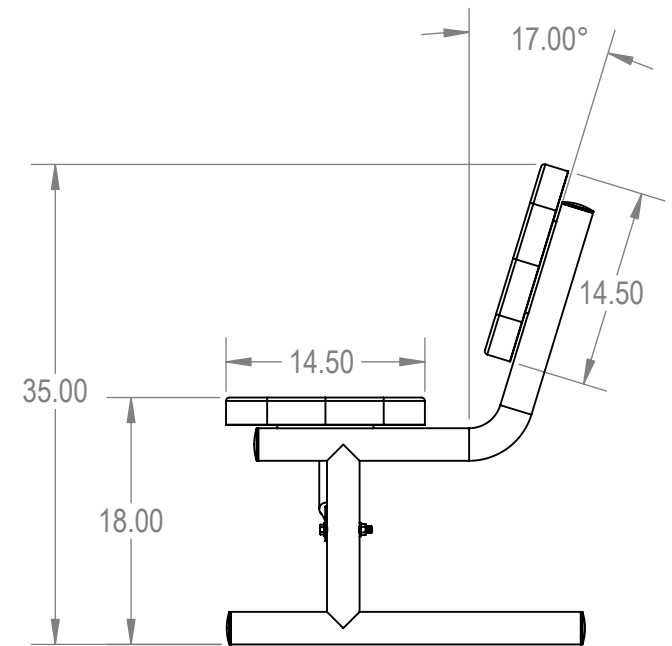

ParkTastic

Manufactured For:

PROPRIETARY AND CONFIDENTIAL

THE INFORMATION CONTAINED IN THIS DRAWING IS THE SOLE PROPERTY OF Park Warehouse, LLC. 5301 North Federal Highway, Suite 140, Boca Raton, FL. ANY REPRODUCTION IN PART OR AS A WHOLE WITHOUT THE WRITTEN PERMISSION OF Park Warehouse, LLC. 5301 North Federal Highway, Suite 140, Boca Raton, FL. IS PROHIBITED.

	NAME	DATE
DRAWN	GM	1/25/2016
SALES APPR.		
CLIENT APPR.		
MFG APPR.		
Q.A.		

Design By -

CADWorksPro
 Chicago, IL

www.cadworkspro.com

ParkTastic

TITLE:

4ft Players Bench with Back
Portable - Expanded Metal

SIZE	DWG. NO.	REV
A	766be110	

WEIGHT:

SHEET 2 OF 3