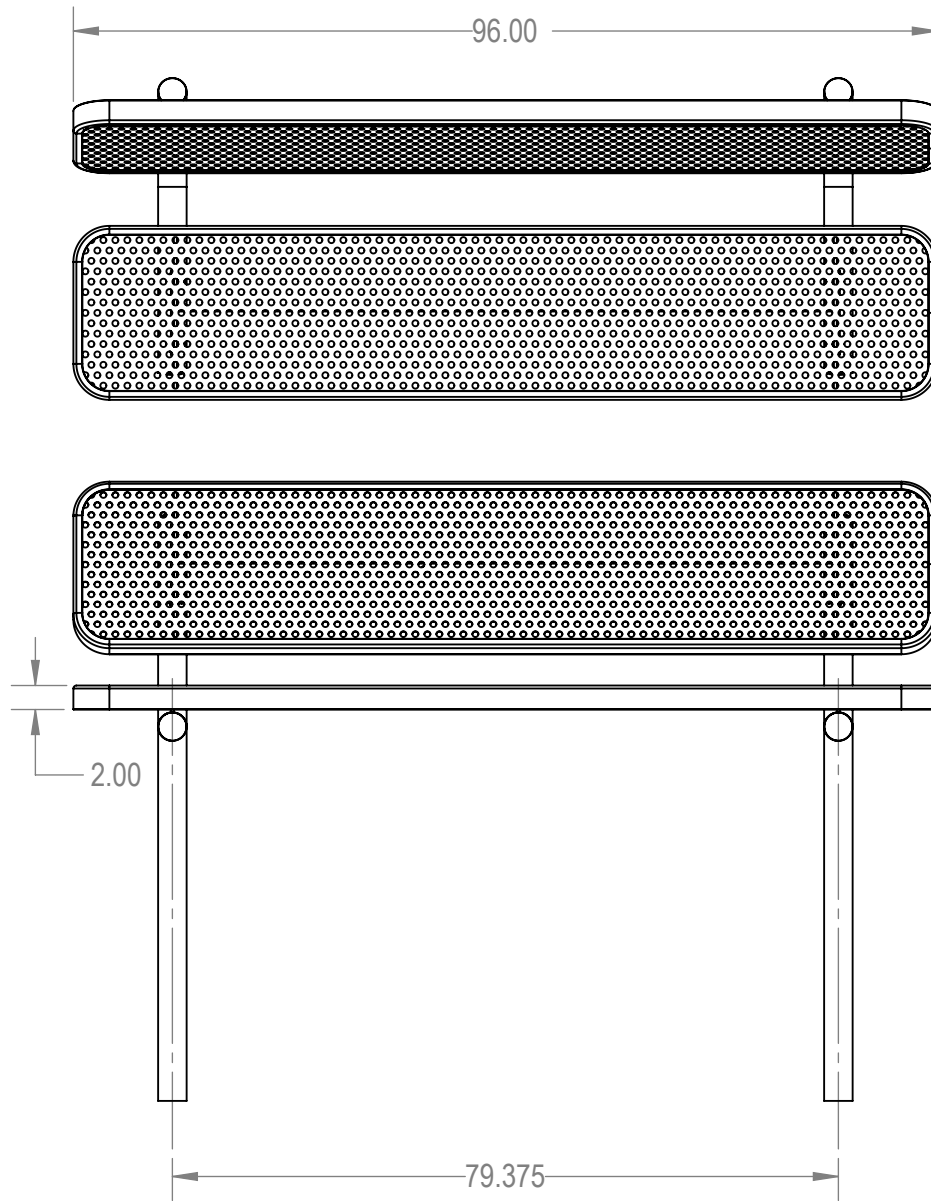

SKU: 766be110
 Variations:
 766be110-17
 766be110-35
 766be110-53
 766be110-71
 766be110-89
 766be110-107
 766be110-125
 766be110-143
 766be110-161
 766be110-179
 766be110-197
 766be110-215
 766be110-233
 766be110-251
 766be110-269
 766be110-287
 766be110-305
 766be110-323
 766be110-341
 766be110-359
 766be110-377
 766be110-395

	NAME	DATE
DRAWN	GM	1/25/2016
SALES APPR.		
CLIENT APPR.		
MFG APPR.		
Q.A.		

Design By -

CADWorksPro
 Chicago, IL

www.cadworkspro.com

ParkTastic

TITLE:

**8Ft Players Bench with Back
 InGround - Perforated Metal**

SIZE	DWG. NO.	REV
A	766be110	

WEIGHT:

SHEET 3 OF 3