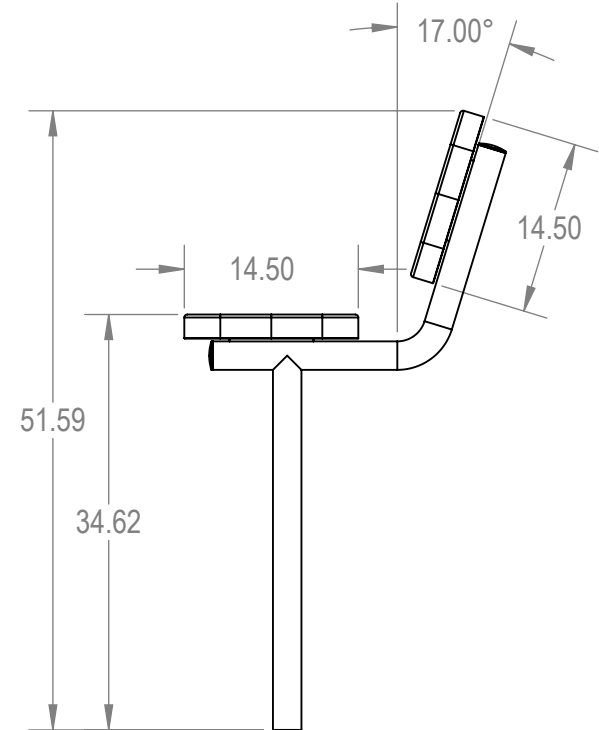

SKU: 766be110
 Variations:
 766be110-17
 766be110-35
 766be110-53
 766be110-71
 766be110-89
 766be110-107
 766be110-125
 766be110-143
 766be110-161
 766be110-179
 766be110-197
 766be110-215
 766be110-233
 766be110-251
 766be110-269
 766be110-287
 766be110-305
 766be110-323
 766be110-341
 766be110-359
 766be110-377
 766be110-395

ParkTastic

Manufactured For:

PROPRIETARY AND CONFIDENTIAL

THE INFORMATION CONTAINED IN THIS DRAWING IS THE SOLE PROPERTY OF Park Warehouse, LLC. 5301 North Federal Highway, Suite 140, Boca Raton, FL. ANY REPRODUCTION IN PART OR AS A WHOLE WITHOUT THE WRITTEN PERMISSION OF Park Warehouse, LLC. 5301 North Federal Highway, Suite 140, Boca Raton, FL. IS PROHIBITED.

	NAME	DATE
DRAWN	GM	1/25/2016
SALES APPR.		
CLIENT APPR.		
MFG APPR.		
Q.A.		

Design By -

CADWorksPro
 Chicago, IL

www.cadworkspro.com

ParkTastic

TITLE:

**8Ft Players Bench with Back
 InGround - Perforated Metal**

SIZE	DWG. NO.	REV
A	766be110	

WEIGHT:

SHEET 3 OF 3