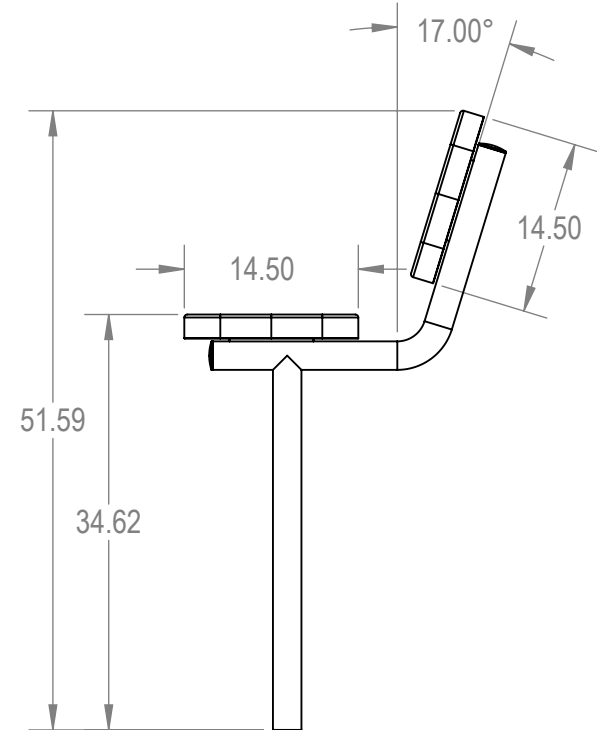

SKU: 766be110  
 Variations:  
 766be110-14  
 766be110-32  
 766be110-50  
 766be110-68  
 766be110-86  
 766be110-104  
 766be110-122  
 766be110-140  
 766be110-158  
 766be110-176  
 766be110-194  
 766be110-212  
 766be110-230  
 766be110-248  
 766be110-266  
 766be110-284  
 766be110-302  
 766be110-320  
 766be110-338  
 766be110-356  
 766be110-374  
 766be110-392

**ParkTastic**

Manufactured For:

**PROPRIETARY AND CONFIDENTIAL**  
 THE INFORMATION CONTAINED IN THIS DRAWING IS THE SOLE PROPERTY OF Park Warehouse, LLC. 5301 North Federal Highway, Suite 140, Boca Raton, FL. ANY REPRODUCTION IN PART OR AS A WHOLE WITHOUT THE WRITTEN PERMISSION OF Park Warehouse, LLC, 5301 North Federal Highway, Suite 140, Boca Raton, FL. IS PROHIBITED.

	NAME	DATE
DRAWN	GM	1/25/2016
SALES APPR.		
CLIENT APPR.		
MFG APPR.		
Q.A.		

Design By -

**CADWorksPro**  
 Chicago, IL

[www.cadworkspro.com](http://www.cadworkspro.com)

**ParkTastic**

TITLE:

**6Ft Players Bench with Back  
 InGround - Perforated Metal**

SIZE	DWG. NO.	REV
<b>A</b>	<b>766be110</b>	

WEIGHT:

SHEET 3 OF 3