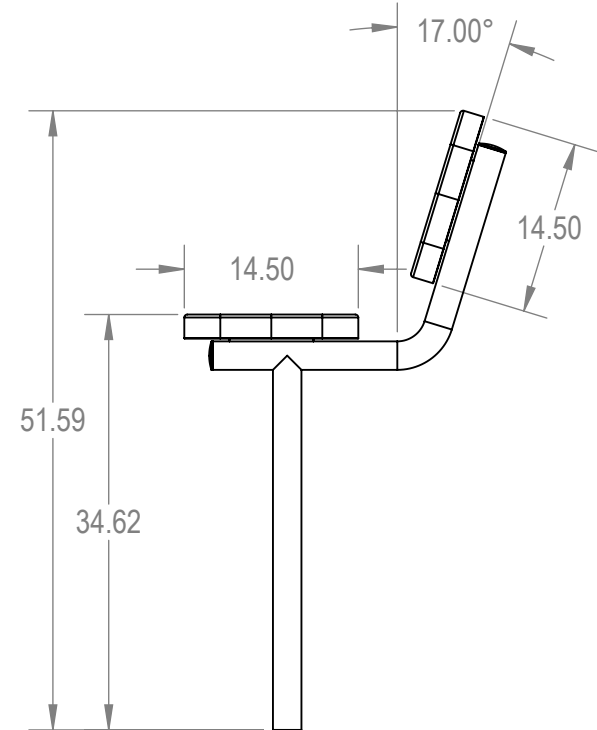

SKU: 766be110

- Variations:
 766be110-11
 766be110-29
 766be110-47
 766be110-65
 766be110-83
 766be110-101
 766be110-119
 766be110-137
 766be110-155
 766be110-173
 766be110-191
 766be110-209
 766be110-227
 766be110-245
 766be110-263
 766be110-281
 766be110-299
 766be110-317
 766be110-335
 766be110-353
 766be110-371
 766be110-389

ParkTastic

Manufactured For:

PROPRIETARY AND CONFIDENTIAL

THE INFORMATION CONTAINED IN THIS DRAWING IS THE SOLE PROPERTY OF Park Warehouse, LLC. 5301 North Federal Highway, Suite 140, Boca Raton, FL. ANY REPRODUCTION IN PART OR AS A WHOLE WITHOUT THE WRITTEN PERMISSION OF Park Warehouse, LLC. 5301 North Federal Highway, Suite 140, Boca Raton, FL. IS PROHIBITED.

	NAME	DATE
DRAWN	GM	1/25/2016
SALES APPR.		
CLIENT APPR.		
MFG APPR.		
Q.A.		

Design By -

CADWorksPro
Chicago, IL

www.cadworkspro.com

ParkTastic

TITLE:

**4Ft Players Bench with Back
InGround - Perforated Metal**

SIZE	DWG. NO.	REV
A	766be110	

WEIGHT:

SHEET 3 OF 3