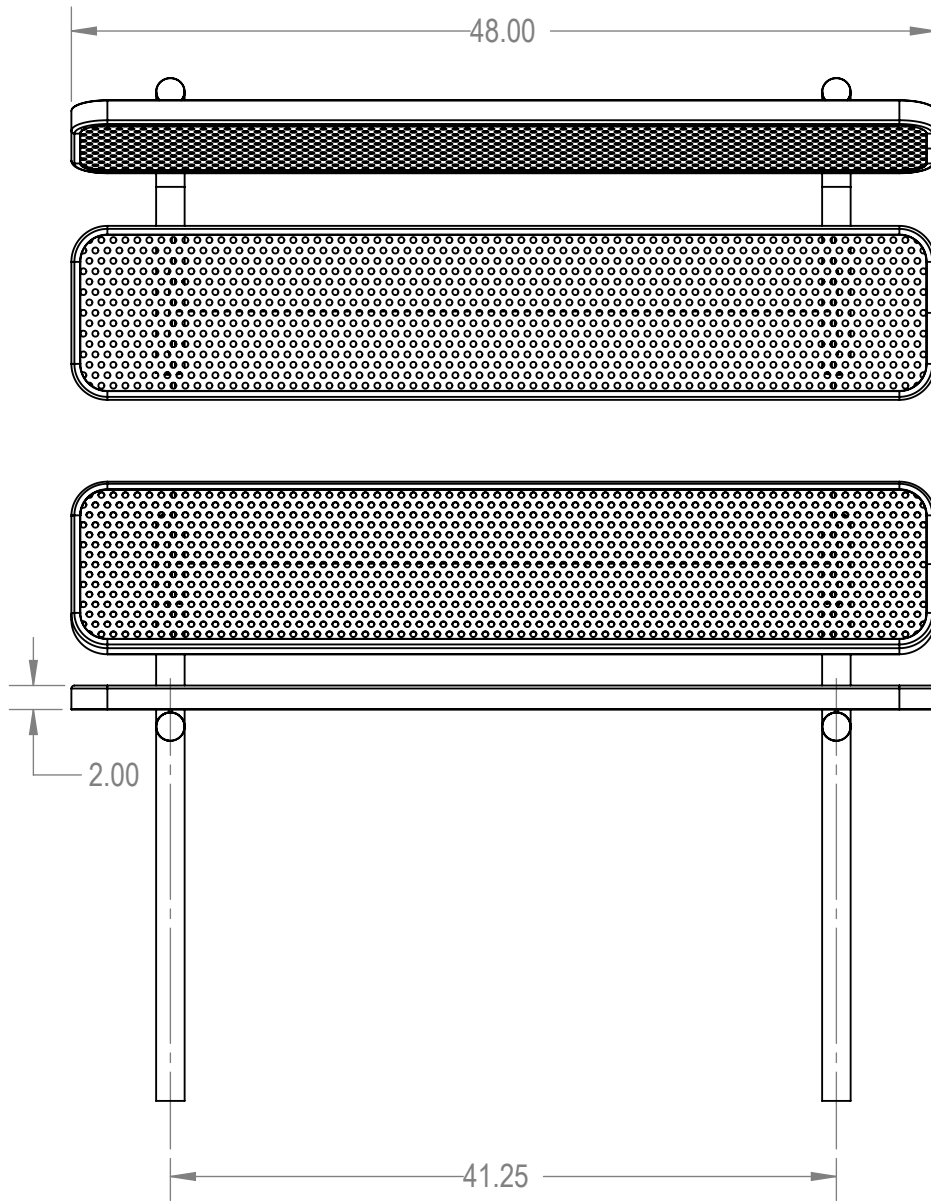

SKU: 766be110

- Variations:
 766be110-11
 766be110-29
 766be110-47
 766be110-65
 766be110-83
 766be110-101
 766be110-119
 766be110-137
 766be110-155
 766be110-173
 766be110-191
 766be110-209
 766be110-227
 766be110-245
 766be110-263
 766be110-281
 766be110-299
 766be110-317
 766be110-335
 766be110-353
 766be110-371
 766be110-389

	NAME	DATE
DRAWN	GM	1/25/2016
SALES APPR.		
CLIENT APPR.		
MFG APPR.		
Q.A.		

Design By -

CADWorksPro
Chicago, IL

www.cadworkspro.com

ParkTastic

TITLE:

**4Ft Players Bench with Back
InGround - Perforated Metal**

SIZE	DWG. NO.	REV
A	766be110	

WEIGHT:

SHEET 3 OF 3