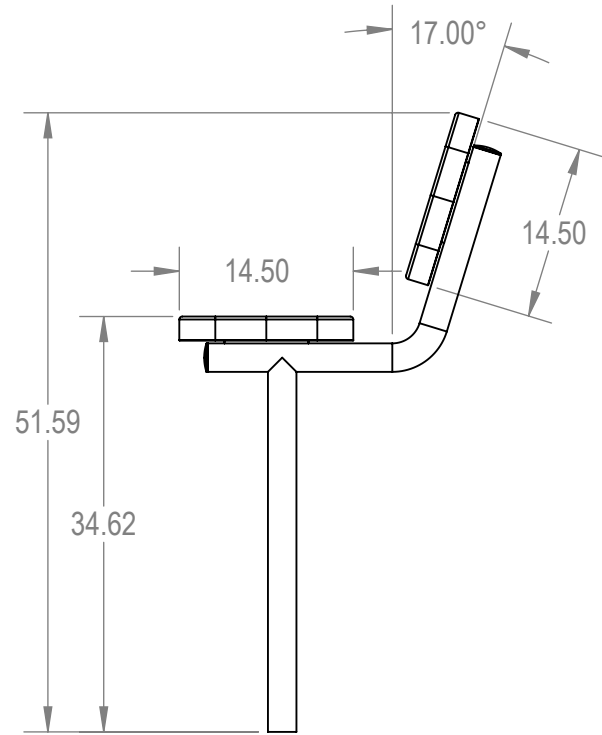

SKU: 766be110
 Variations:
 766be110-8
 766be110-26
 766be110-44
 766be110-62
 766be110-80
 766be110-98
 766be110-116
 766be110-134
 766be110-152
 766be110-170
 766be110-188
 766be110-206
 766be110-224
 766be110-242
 766be110-260
 766be110-278
 766be110-296
 766be110-314
 766be110-332
 766be110-350
 766be110-368
 766be110-386

Manufactured For:

PROPRIETARY AND CONFIDENTIAL
 THE INFORMATION CONTAINED IN THIS DRAWING IS THE SOLE PROPERTY OF Park Warehouse, LLC. 5301 North Federal Highway, Suite 140, Boca Raton, FL. ANY REPRODUCTION IN PART OR AS A WHOLE WITHOUT THE WRITTEN PERMISSION OF Park Warehouse, LLC. 5301 North Federal Highway, Suite 140, Boca Raton, FL. IS PROHIBITED.

	NAME	DATE
DRAWN	GM	1/25/2016
SALES APPR.		
CLIENT APPR.		
MFG APPR.		
Q.A.		

Design By -
CADWorksPro
 Chicago, IL
www.cadworkspro.com

ParkTastic		
TITLE: 8ft Players Bench with Back InGround - Expanded Metal		
SIZE A	DWG. NO. 766be110	REV
WEIGHT:		SHEET 2 OF 3