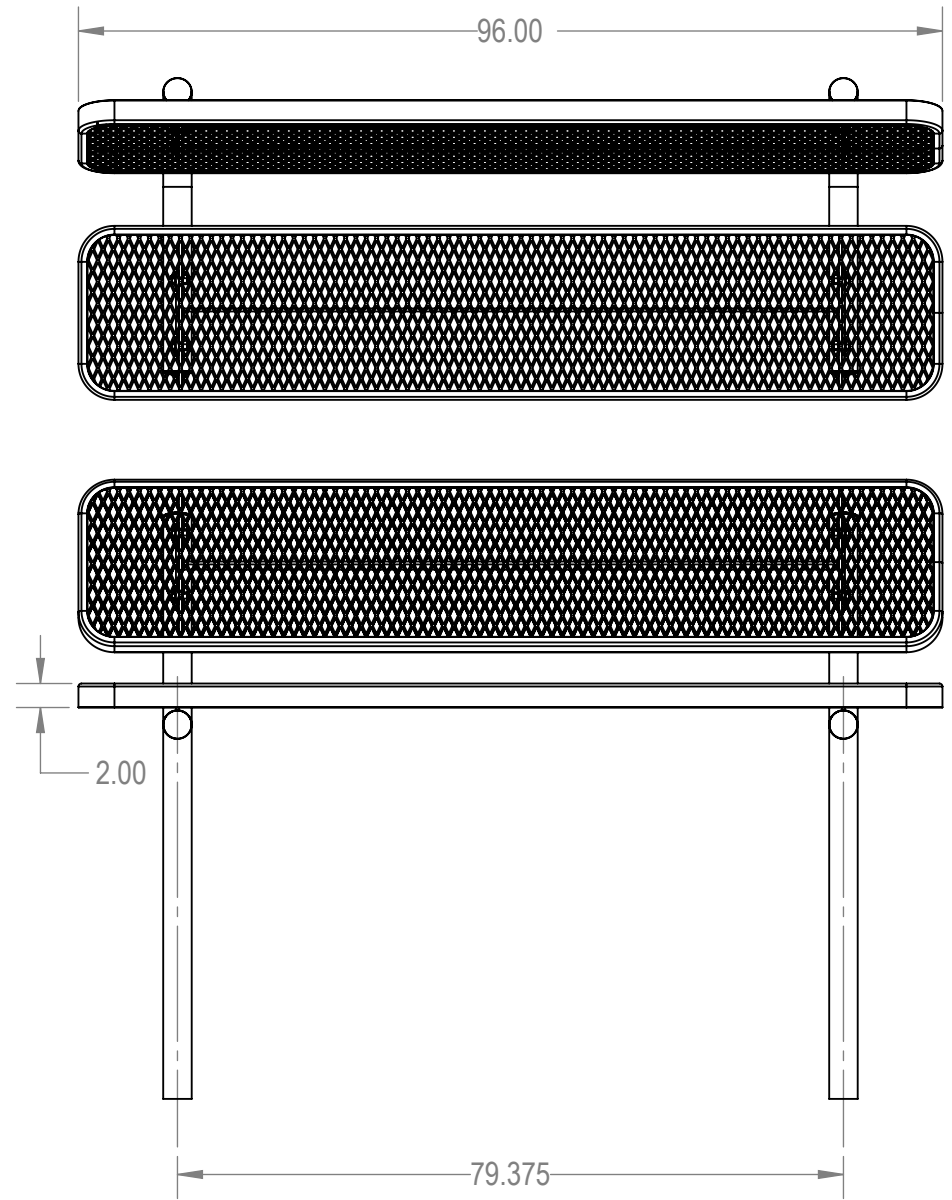

SKU: 766be110
 Variations:
 766be110-8
 766be110-26
 766be110-44
 766be110-62
 766be110-80
 766be110-98
 766be110-116
 766be110-134
 766be110-152
 766be110-170
 766be110-188
 766be110-206
 766be110-224
 766be110-242
 766be110-260
 766be110-278
 766be110-296
 766be110-314
 766be110-332
 766be110-350
 766be110-368
 766be110-386

	NAME	DATE
DRAWN	GM	1/25/2016
SALES APPR.		
CLIENT APPR.		
MFG APPR.		
Q.A.		

Design By -
CADWorksPro
 Chicago, IL
www.cadworkspro.com

ParkTastic		
TITLE: 8ft Players Bench with Back InGround - Expanded Metal		
SIZE A	DWG. NO. 766be110	REV
WEIGHT:		SHEET 2 OF 3