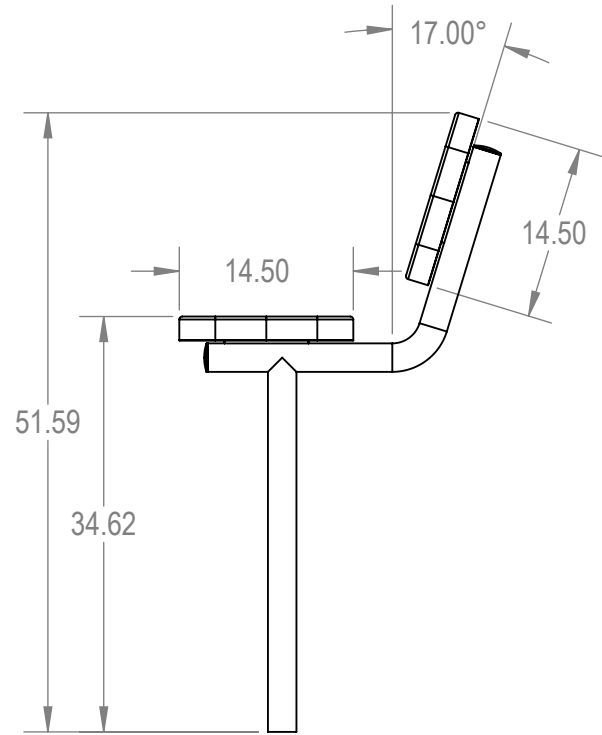

SKU: 766be110
 Variations:
 766be110-5
 766be110-23
 766be110-41
 766be110-59
 766be110-77
 766be110-95
 766be110-113
 766be110-131
 766be110-149
 766be110-167
 766be110-185
 766be110-203
 766be110-221
 766be110-239
 766be110-257
 766be110-275
 766be110-293
 766be110-311
 766be110-329
 766be110-347
 766be110-365
 766be110-383

Manufactured For:

PROPRIETARY AND CONFIDENTIAL
 THE INFORMATION CONTAINED IN THIS DRAWING IS THE SOLE PROPERTY OF Park Warehouse, LLC. 5301 North Federal Highway, Suite 140, Boca Raton, FL. ANY REPRODUCTION IN PART OR AS A WHOLE WITHOUT THE WRITTEN PERMISSION OF Park Warehouse, LLC. 5301 North Federal Highway, Suite 140, Boca Raton, FL. IS PROHIBITED.

| | | |
|--|-----------------------------|--------------|
| ParkTastic | | |
| TITLE: 6ft Players Bench with Back InGround - Expanded Metal | | |
| SIZE A | DWG. NO. 766be110 | REV |
| WEIGHT: | | SHEET 2 OF 3 |