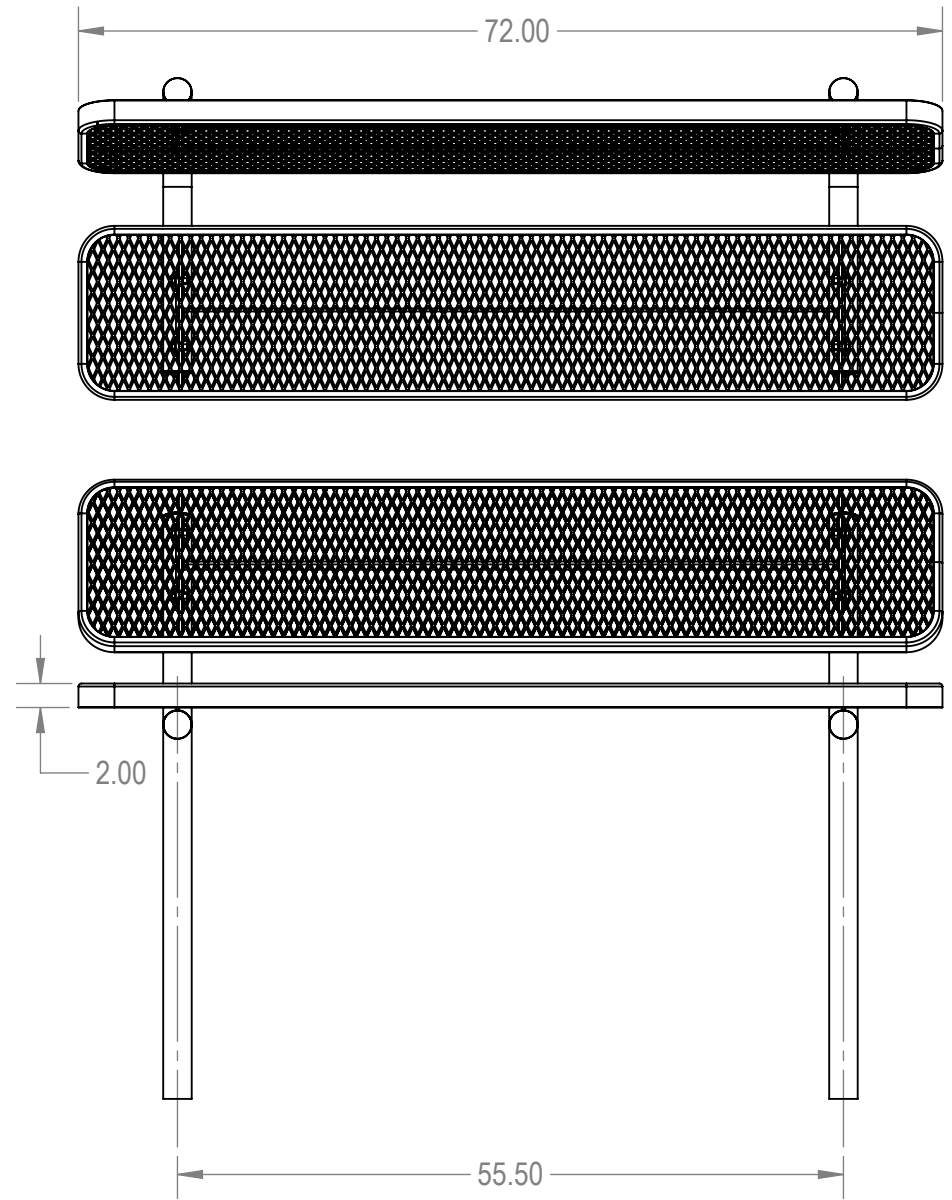

SKU: 766be110
 Variations:
 766be110-5
 766be110-23
 766be110-41
 766be110-59
 766be110-77
 766be110-95
 766be110-113
 766be110-131
 766be110-149
 766be110-167
 766be110-185
 766be110-203
 766be110-221
 766be110-239
 766be110-257
 766be110-275
 766be110-293
 766be110-311
 766be110-329
 766be110-347
 766be110-365
 766be110-383

| | | |
|--|-----------------------------|--------------|
| ParkTastic | | |
| TITLE: 6ft Players Bench with Back InGround - Expanded Metal | | |
| SIZE A | DWG. NO. 766be110 | REV |
| WEIGHT: | | SHEET 2 OF 3 |